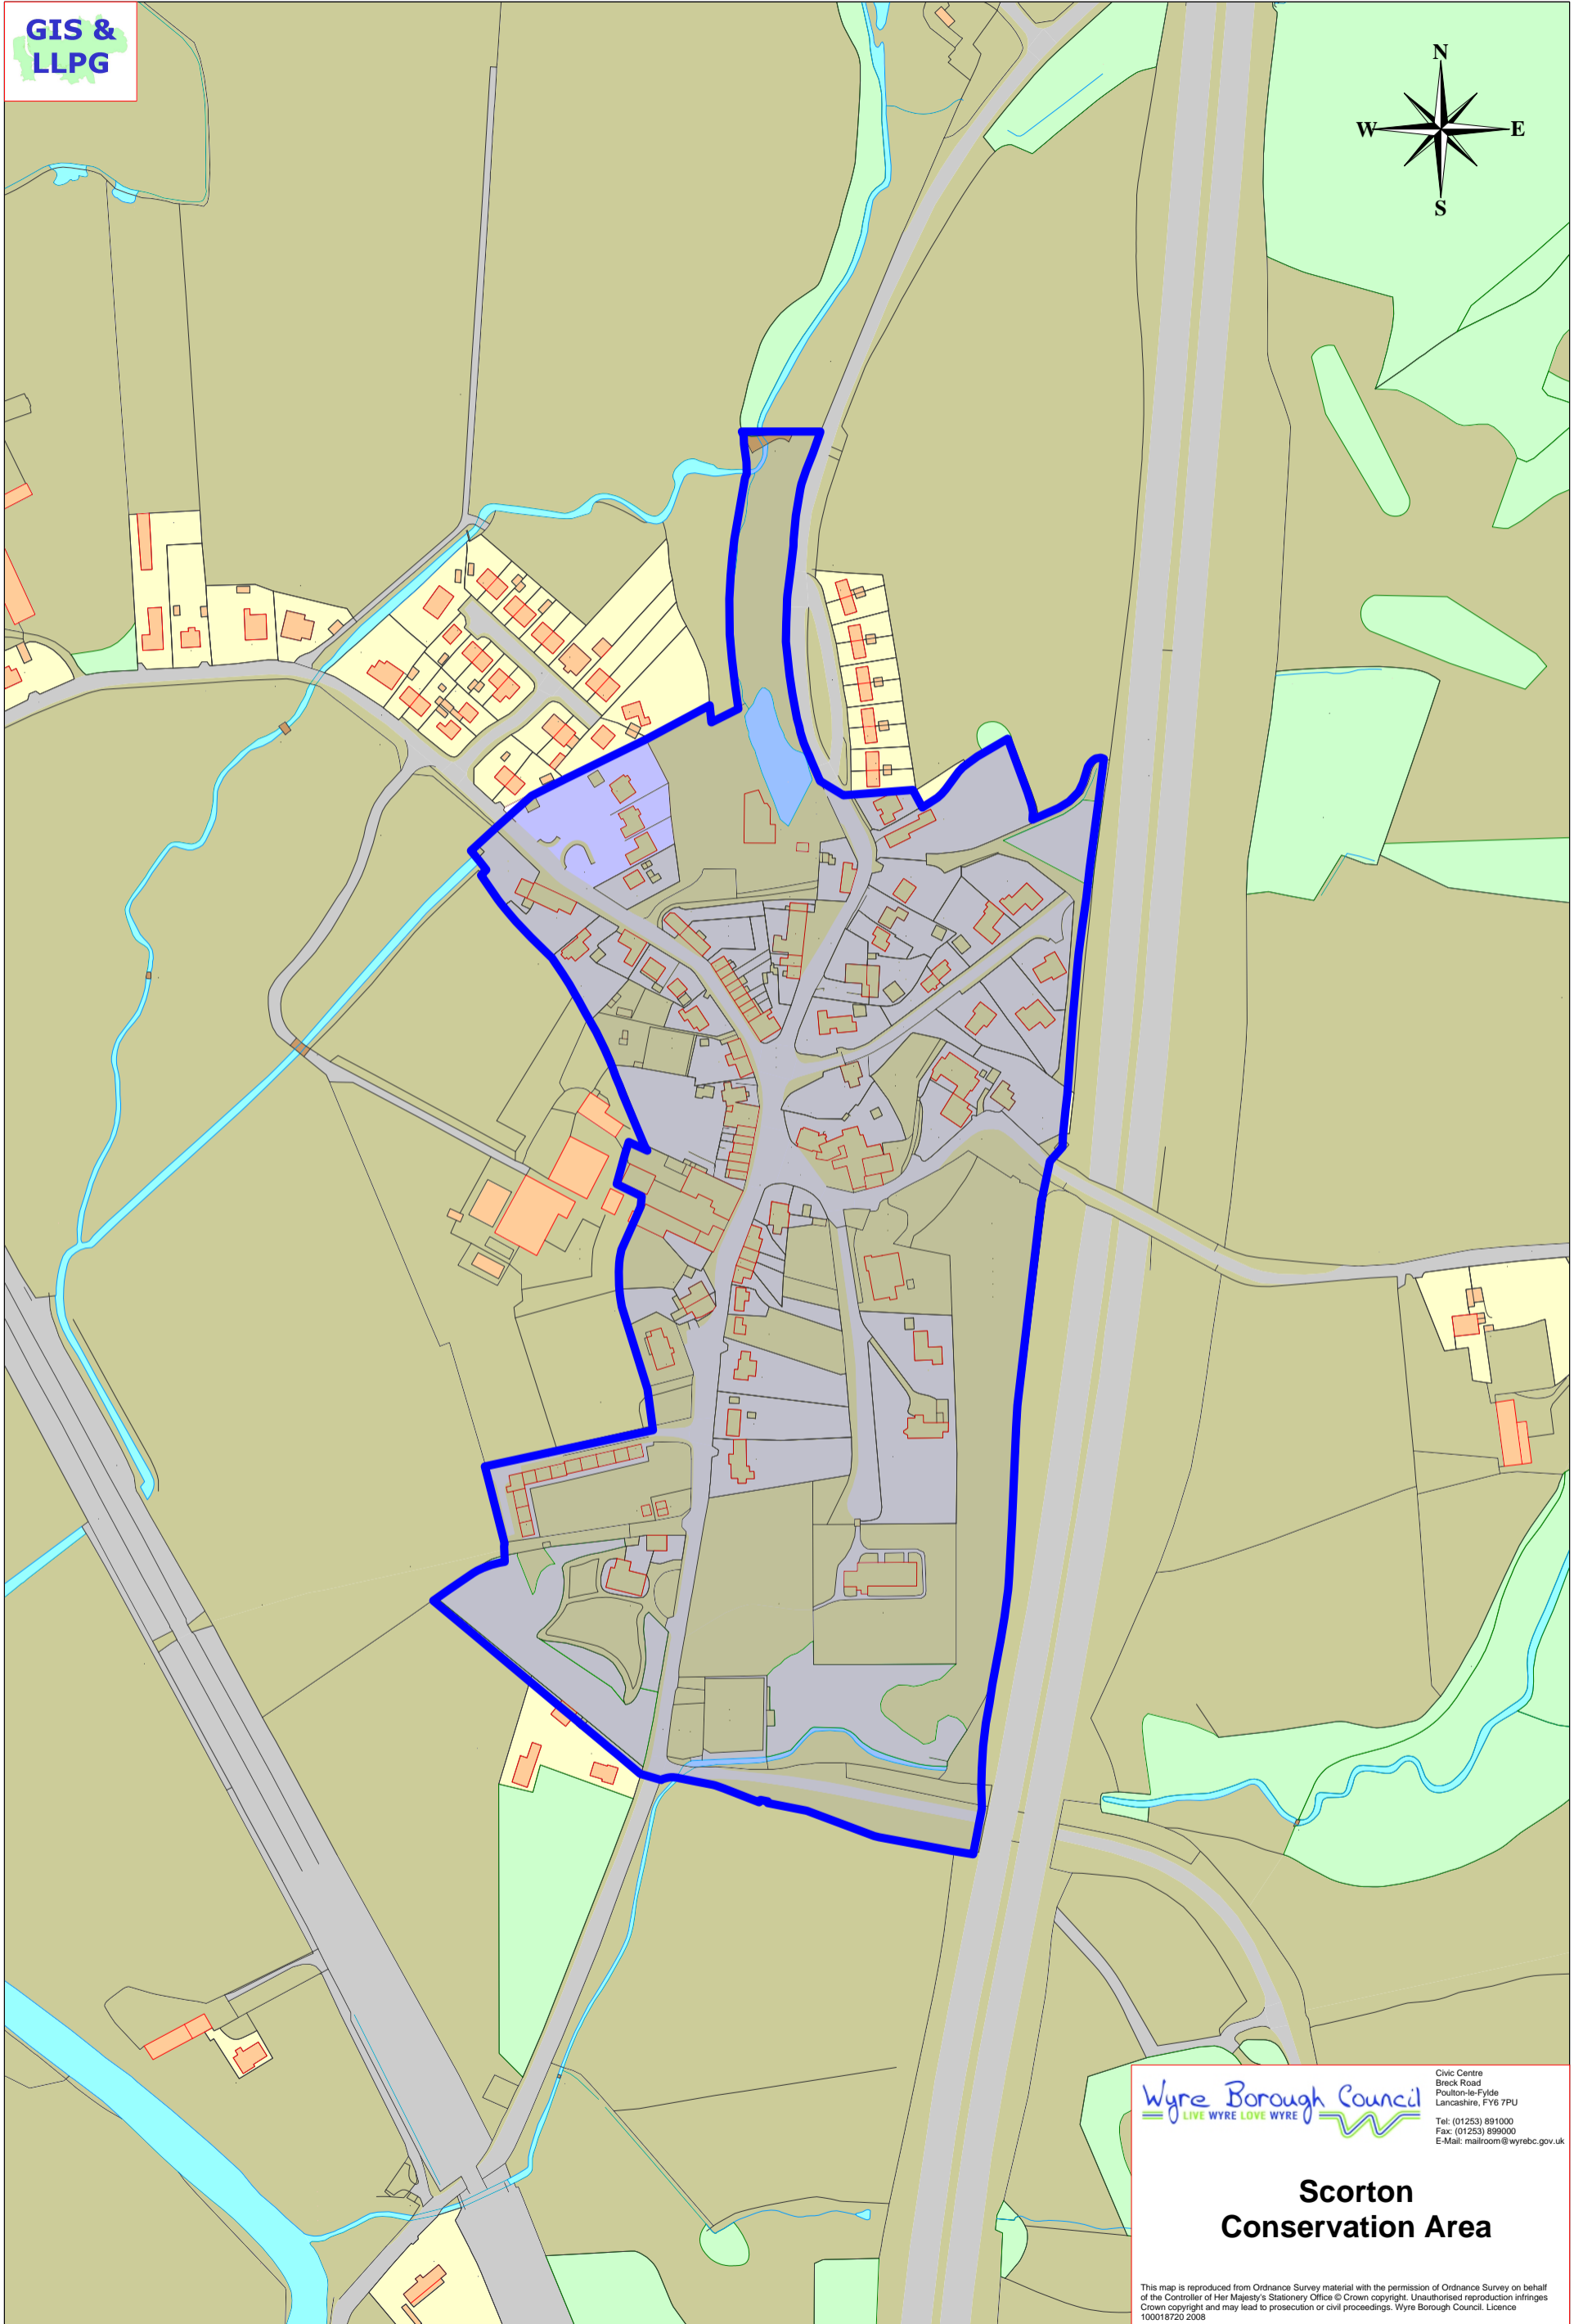

GIS &
LLPG

Wyre Borough Council
LIVE WYRE LOVE WYRE

Civic Centre
Breck Road
Poulton-le-Fylde
Lancashire, FY6 7PU
Tel: (01253) 891000
Fax: (01253) 895000
E-Mail: mailroom@wyrec.gov.uk

Scorton Conservation Area