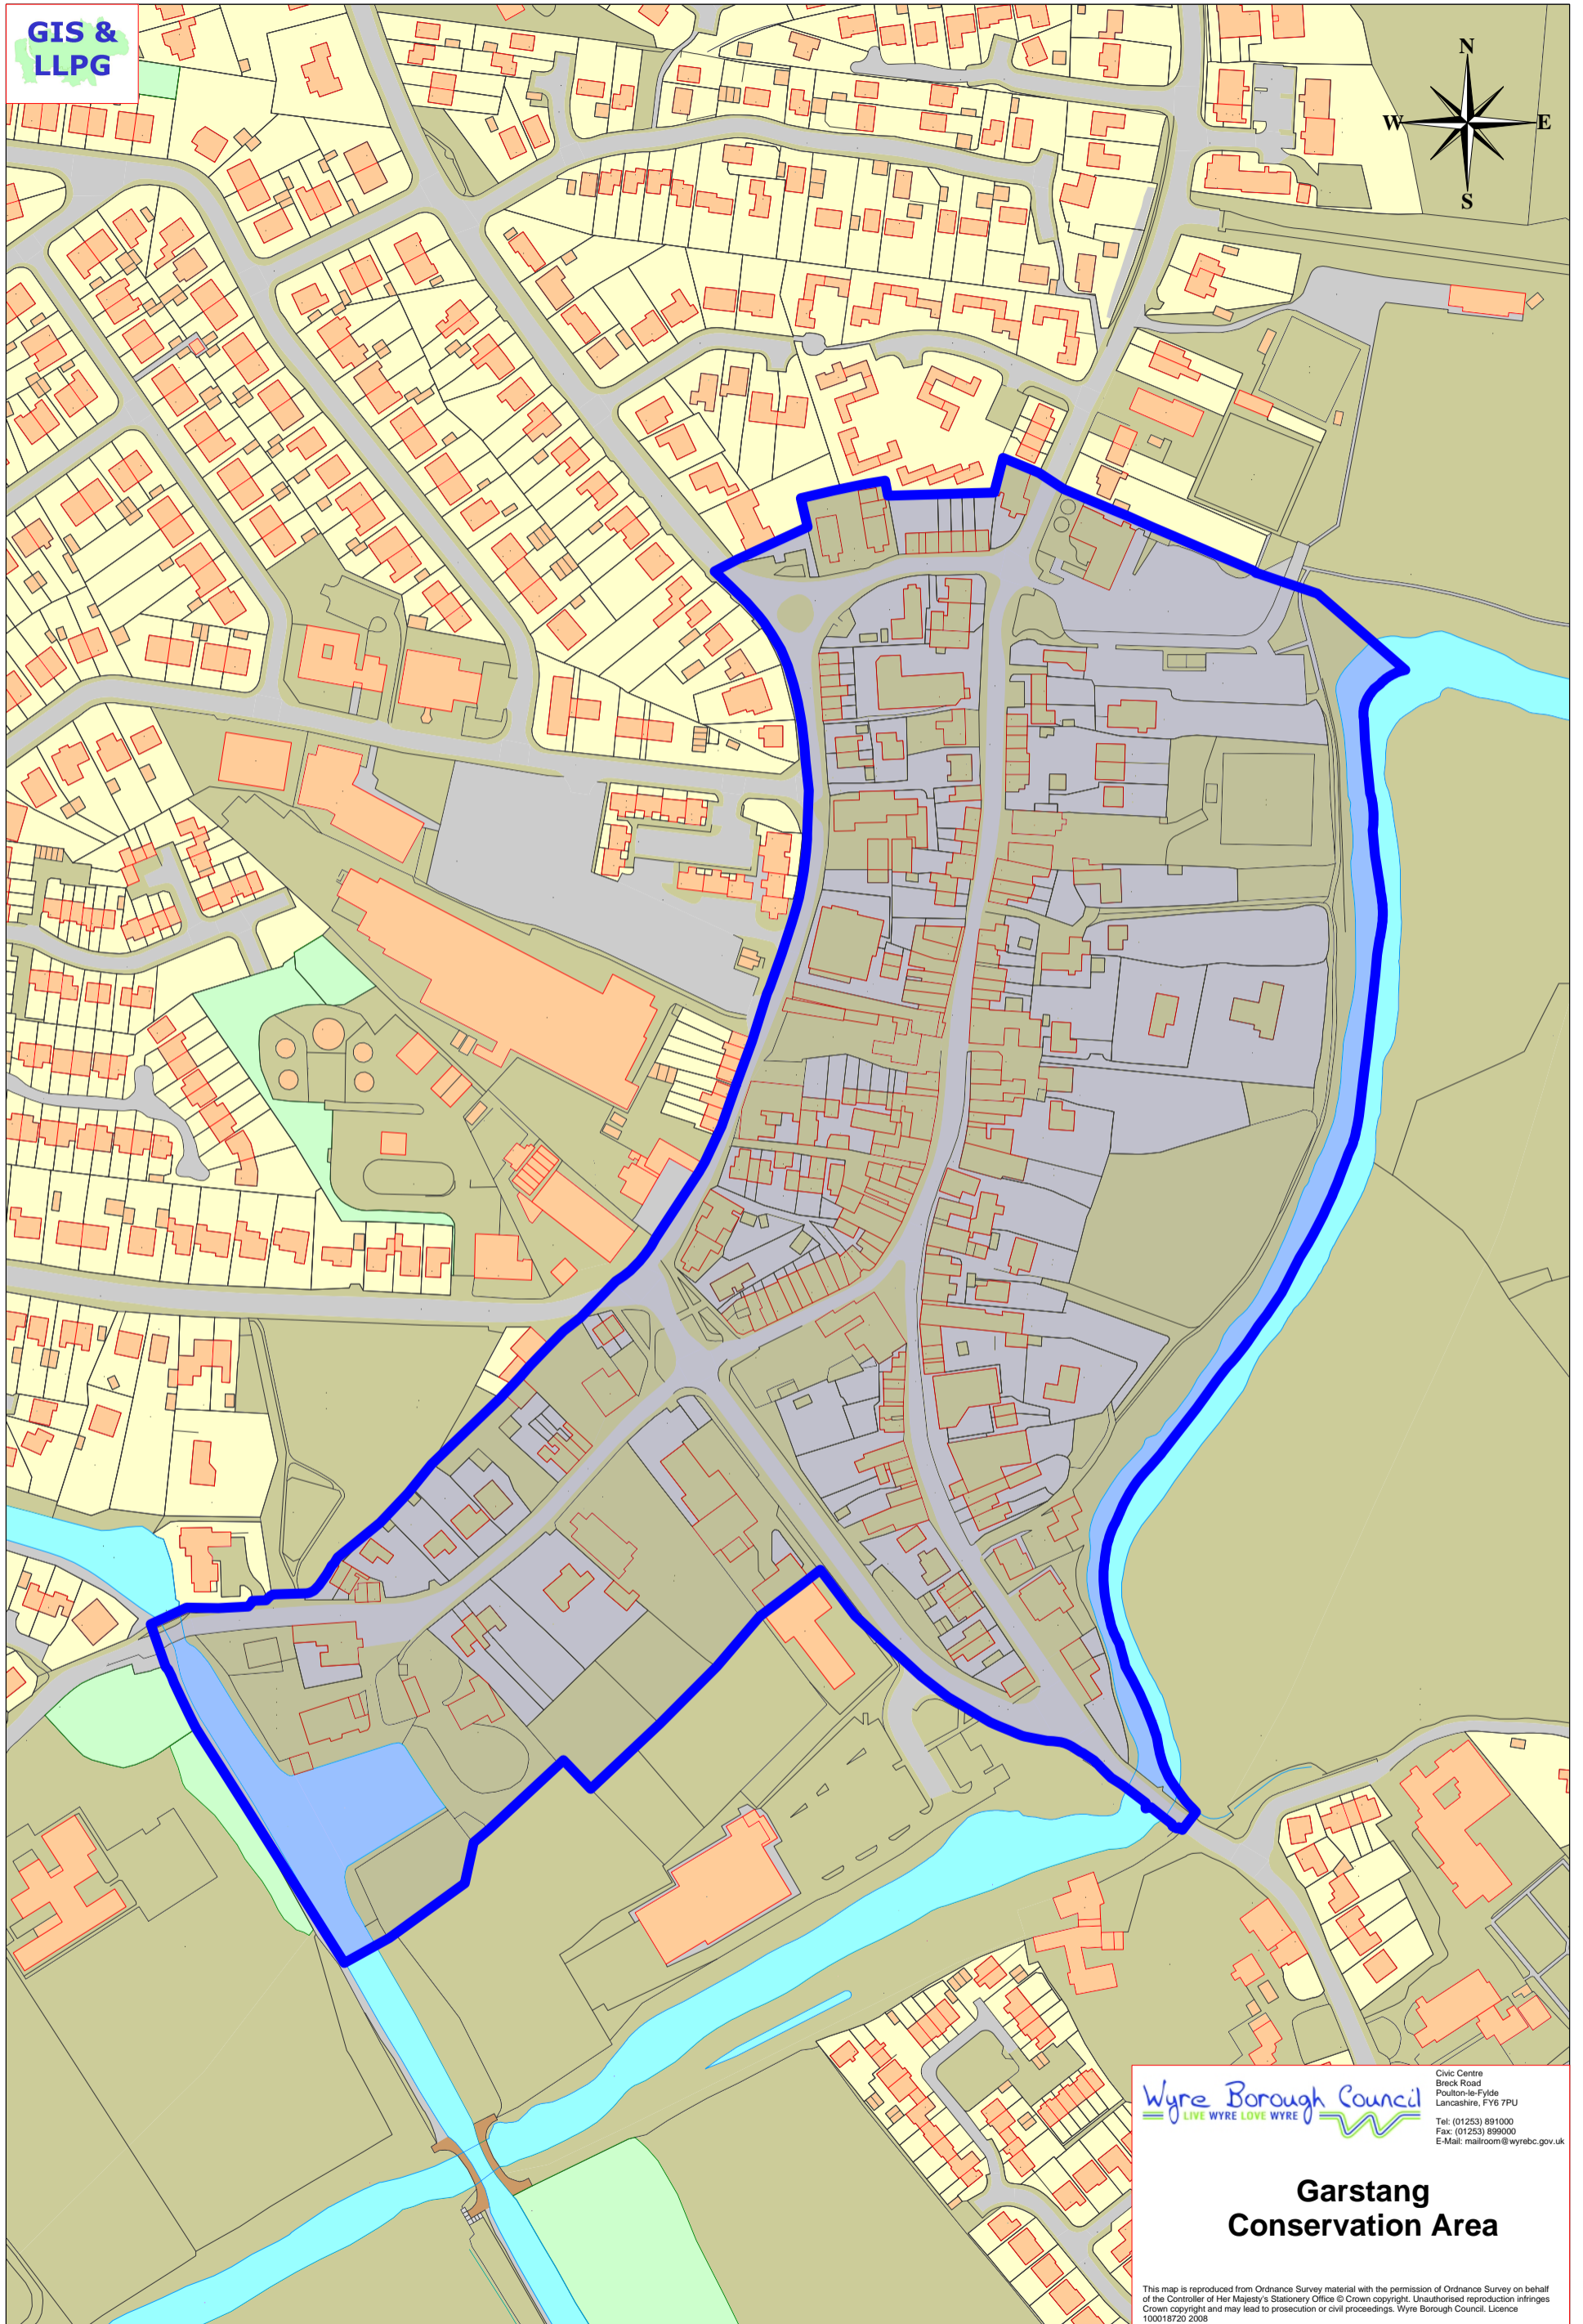

GIS &
LLPG

Wyre Borough Council
LIVE WYRE LOVE WYRE

Civic Centre
Breck Road
Poulton-le-Fylde
Lancashire, FY6 7PU
Tel: (01253) 891000
Fax: (01253) 895000
E-Mail: mailroom@wyrec.gov.uk

Garstang Conservation Area