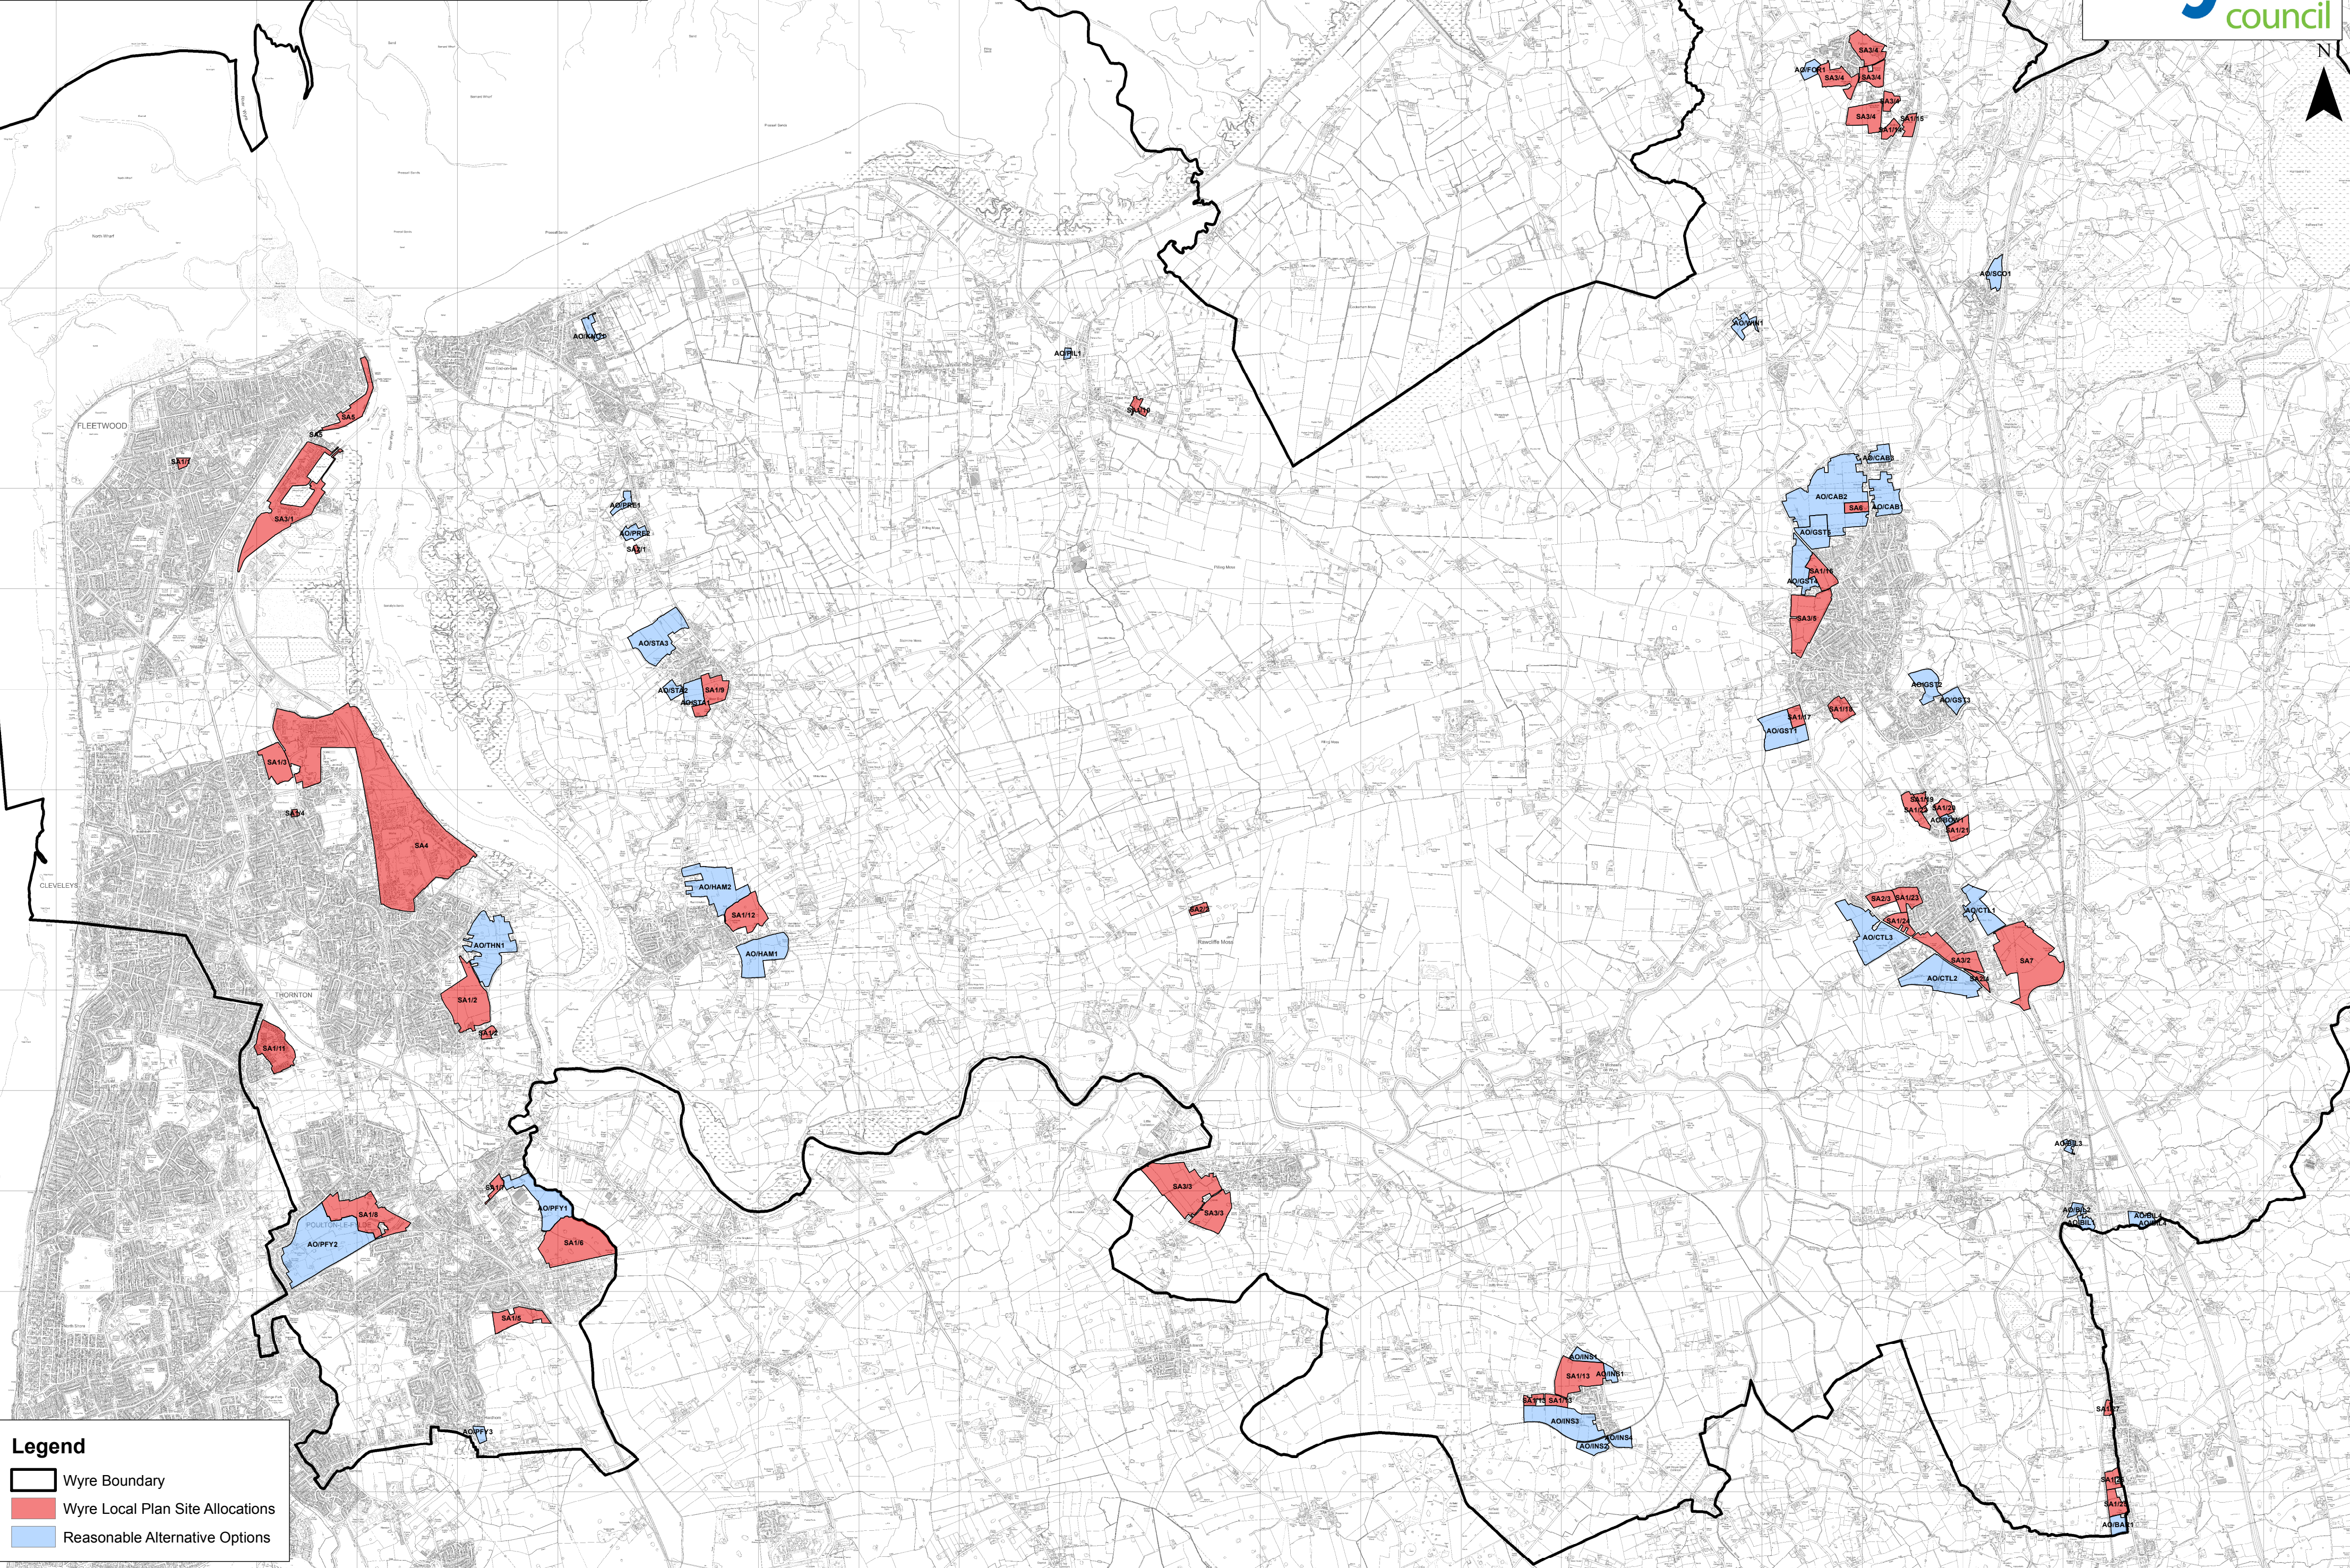

**Appendix 5b**  
**Site Allocations and Reasonable Alternative Options**

**Legend**

- Wyre Boundary
- Wyre Local Plan Site Allocations
- Reasonable Alternative Options

This map is reproduced from Ordnance Survey material with the permission of Ordnance Survey on behalf of the Controller of Her Majesty's Stationery Office © Crown copyright. Unauthorised reproduction infringes Crown copyright and may lead to prosecution or civil proceedings. Wyre Borough Council. Licence 100018720 2017