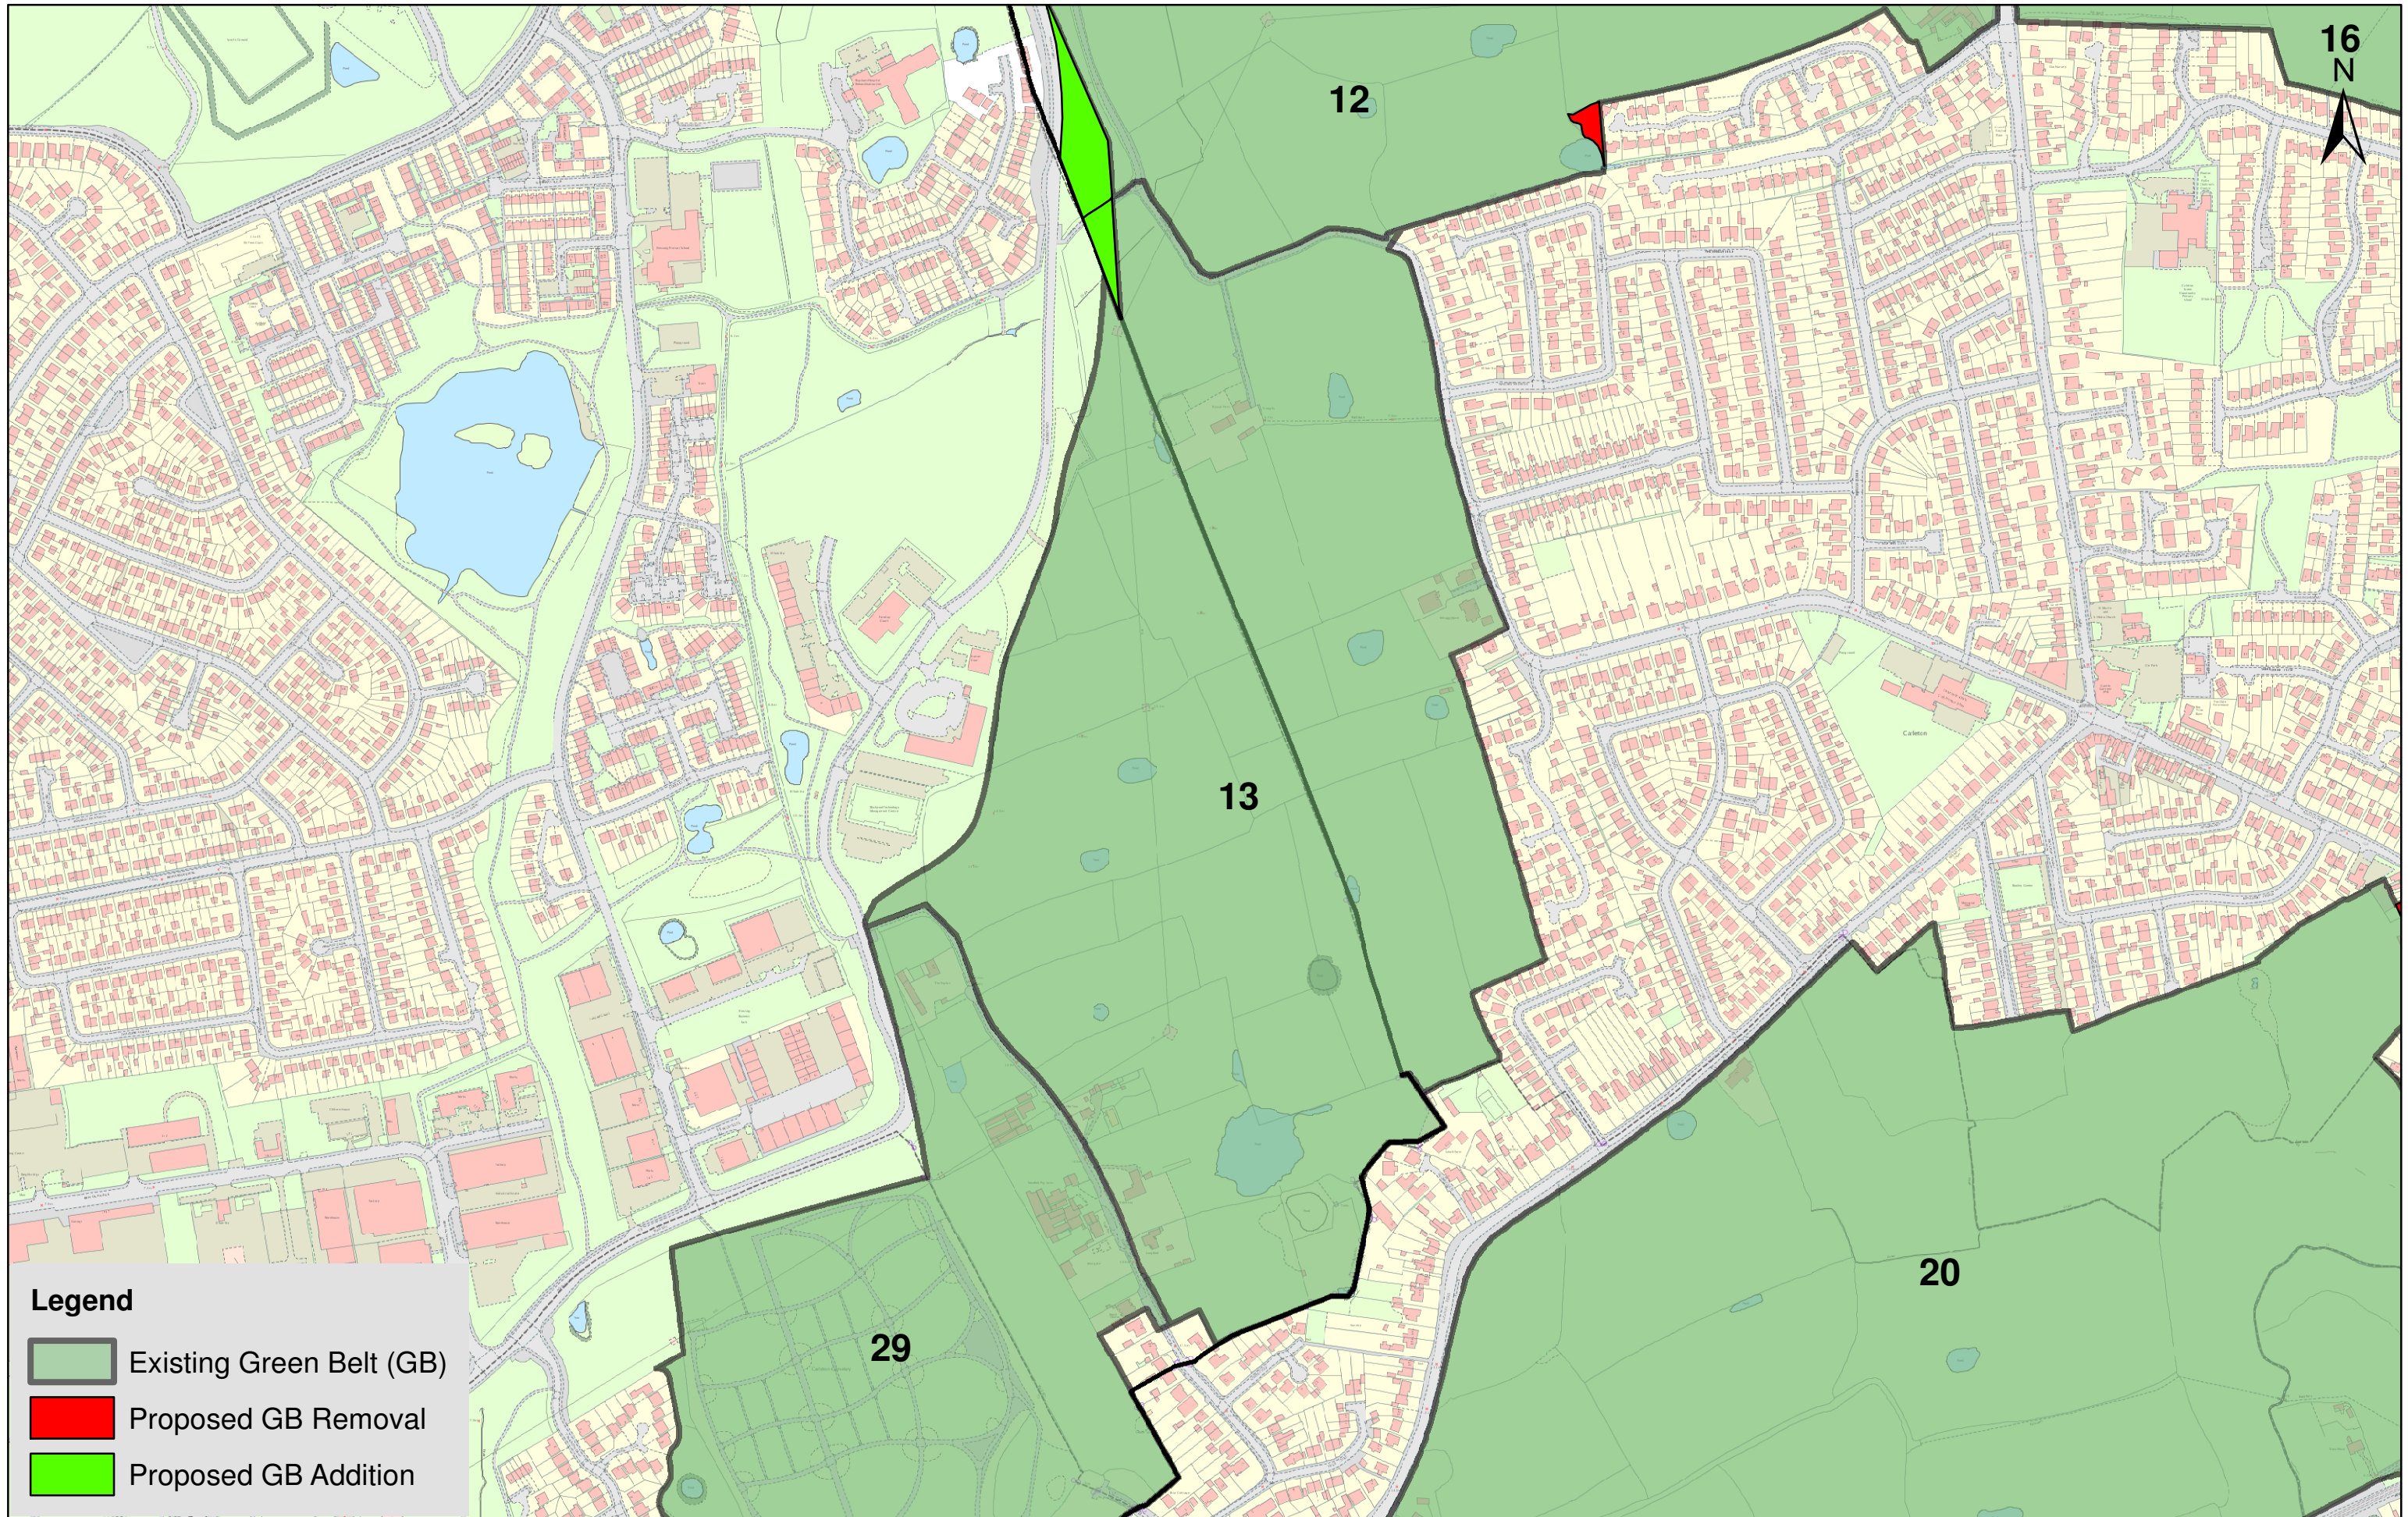

Wyre Borough Council Green Belt Assessment Existing and Proposed Green Belt Boundaries Parcel: 2

Wyre Borough Council Green Belt Assessment Existing and Proposed Green Belt Boundaries Parcel: 4

Wyre Borough Council Green Belt Assessment Existing and Proposed Green Belt Boundaries Parcel: 6

Wyre Borough Council Green Belt Assessment Existing and Proposed Green Belt Boundaries Parcel: 9

Wyre Borough Council Green Belt Assessment Existing and Proposed Green Belt Boundaries Parcel: 12

Wyre Borough Council Green Belt Assessment Existing and Proposed Green Belt Boundaries Parcel: 13

Legend

-  Existing Green Belt (GB)
-  Proposed GB Removal
-  Proposed GB Addition

Wyre Borough Council Green Belt Assessment Existing and Proposed Green Belt Boundaries Parcel: 18

Wyre Borough Council Green Belt Assessment Existing and Proposed Green Belt Boundaries Parcel: 19

Existing and Proposed Green Belt Boundaries

Parcel: 23

Legend

-  Existing Green Belt (GB)
-  Proposed GB Removal
-  Proposed GB Addition

Wyre Borough Council Green Belt Assessment Existing and Proposed Green Belt Boundaries Parcel: 24