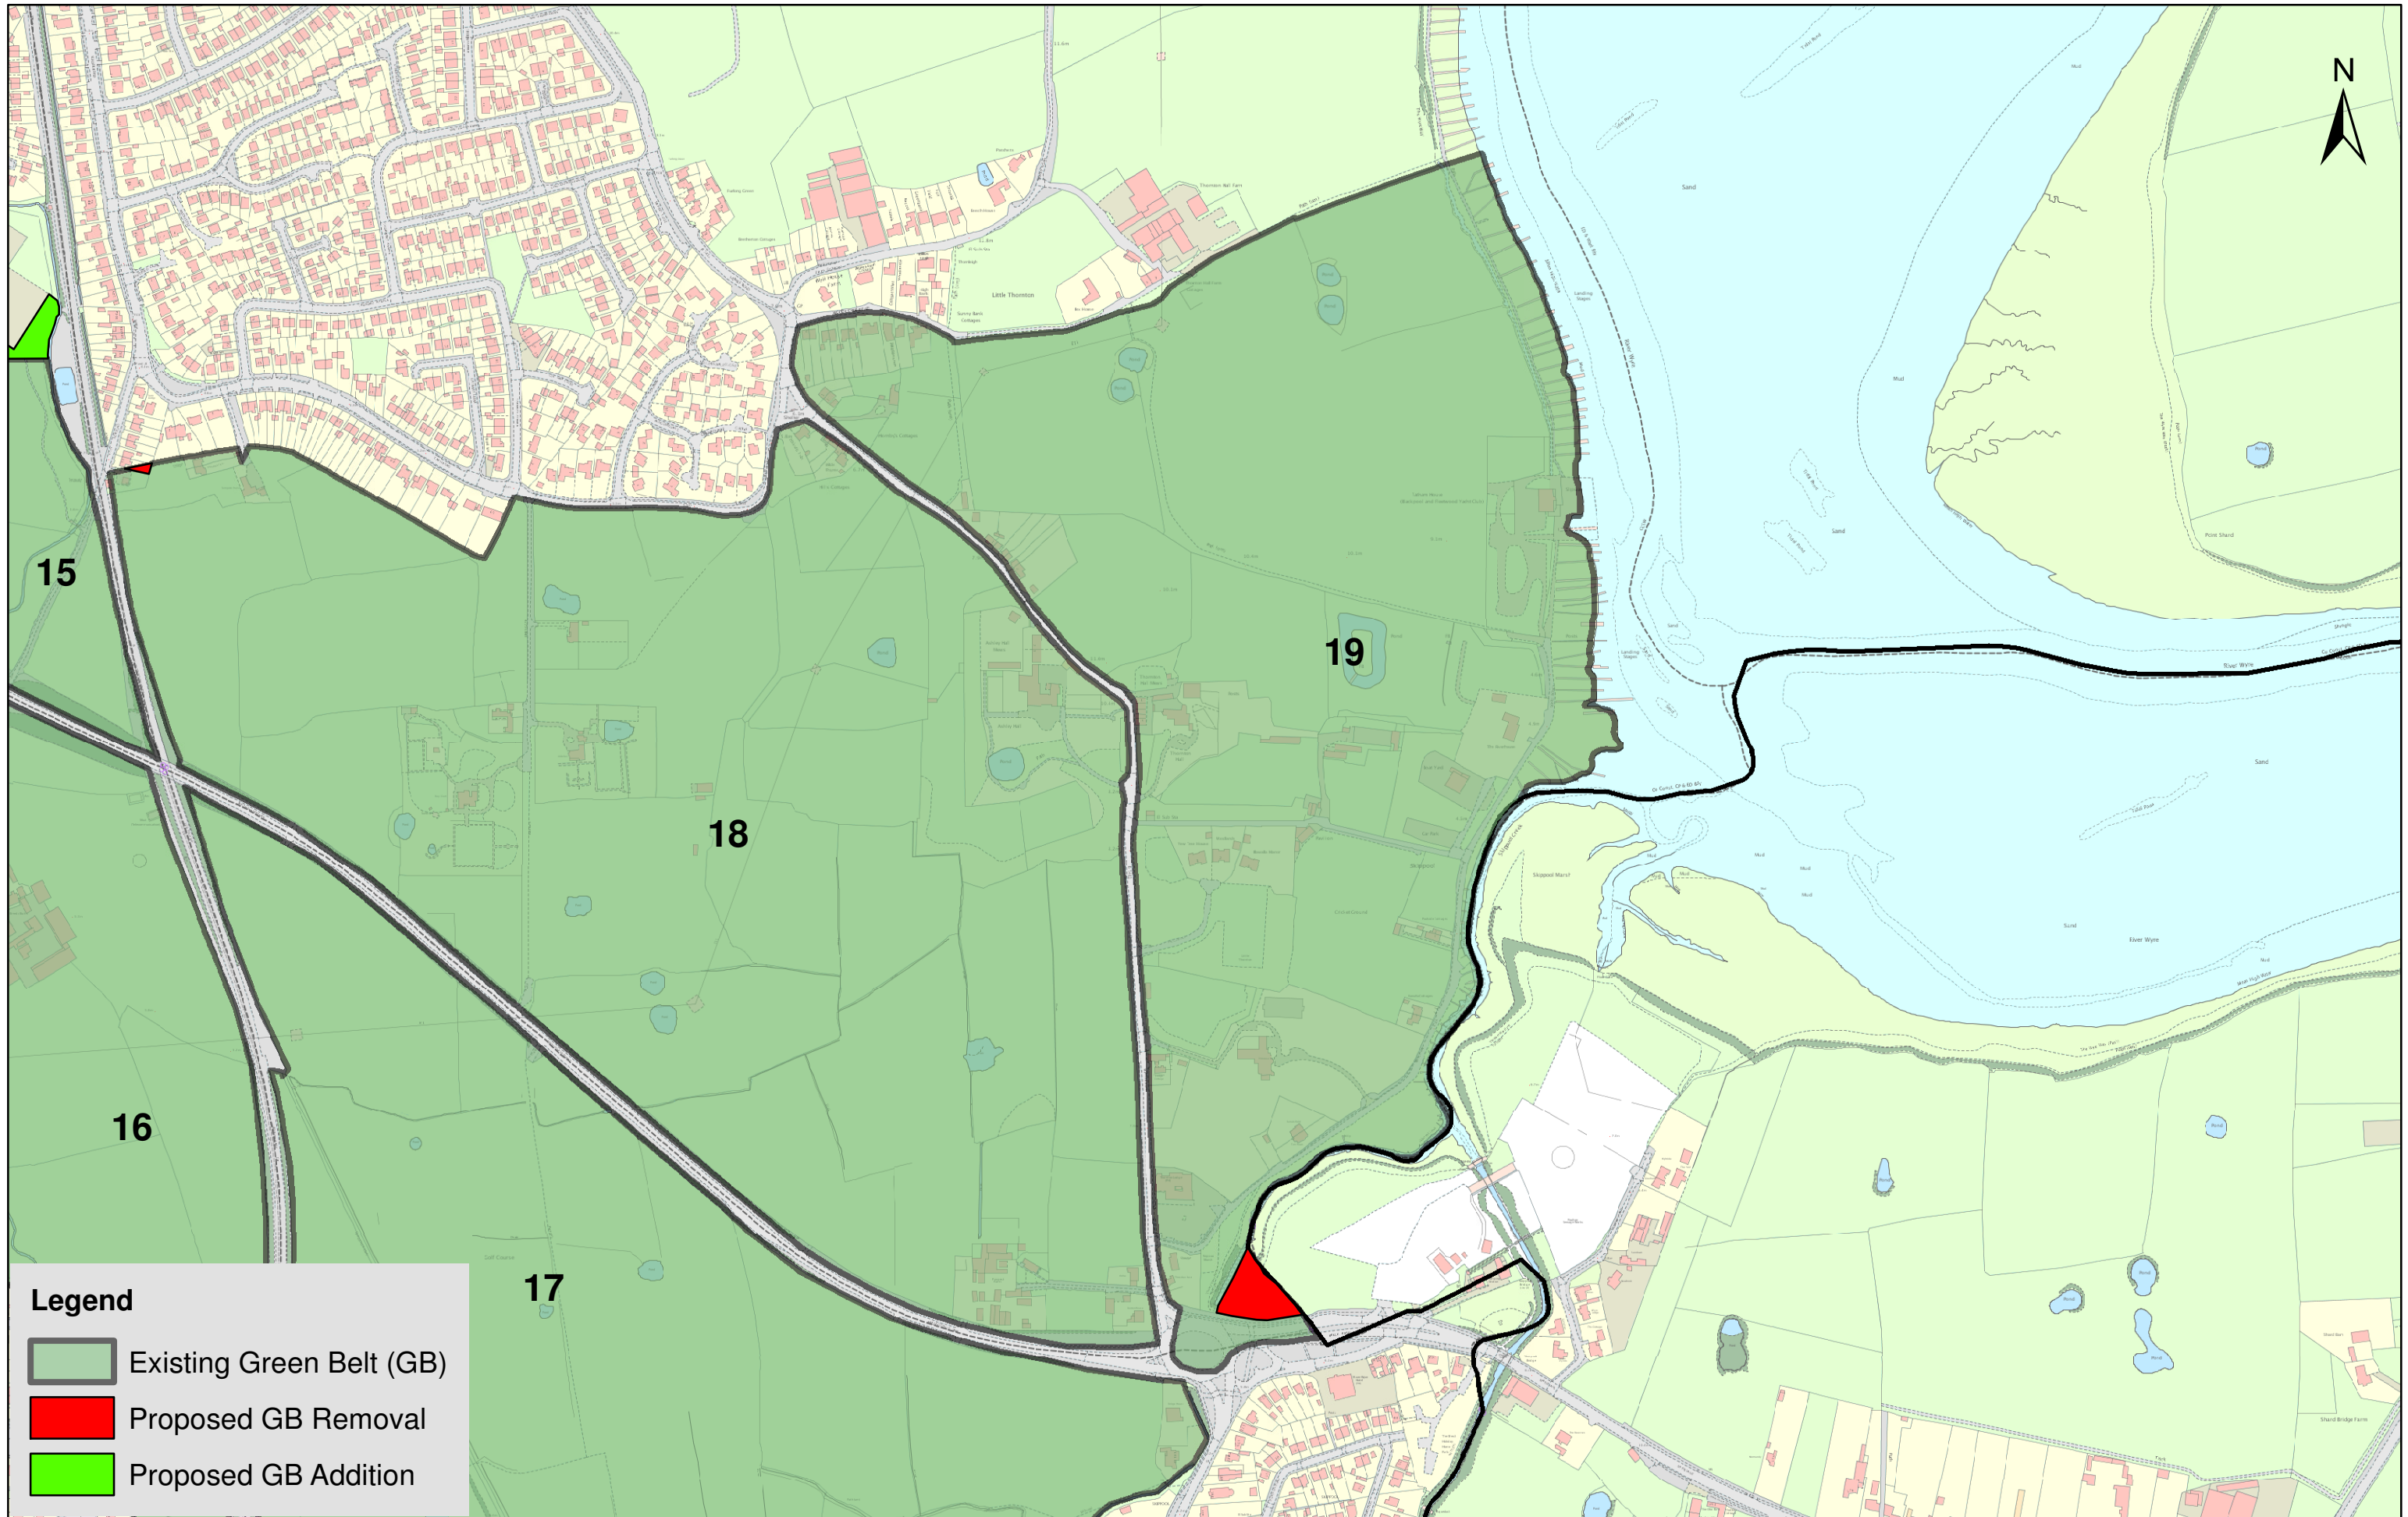

Wyre Borough Council Green Belt Assessment Existing and Proposed Green Belt Boundaries Parcel: 9

Wyre Borough Council Green Belt Assessment Existing and Proposed Green Belt Boundaries Parcel: 12

Wyre Borough Council Green Belt Assessment Existing and Proposed Green Belt Boundaries Parcel: 13

Legend

-  Existing Green Belt (GB)
-  Proposed GB Removal
-  Proposed GB Addition

Wyre Borough Council Green Belt Assessment Existing and Proposed Green Belt Boundaries Parcel: 18

Wyre Borough Council Green Belt Assessment Existing and Proposed Green Belt Boundaries Parcel: 19