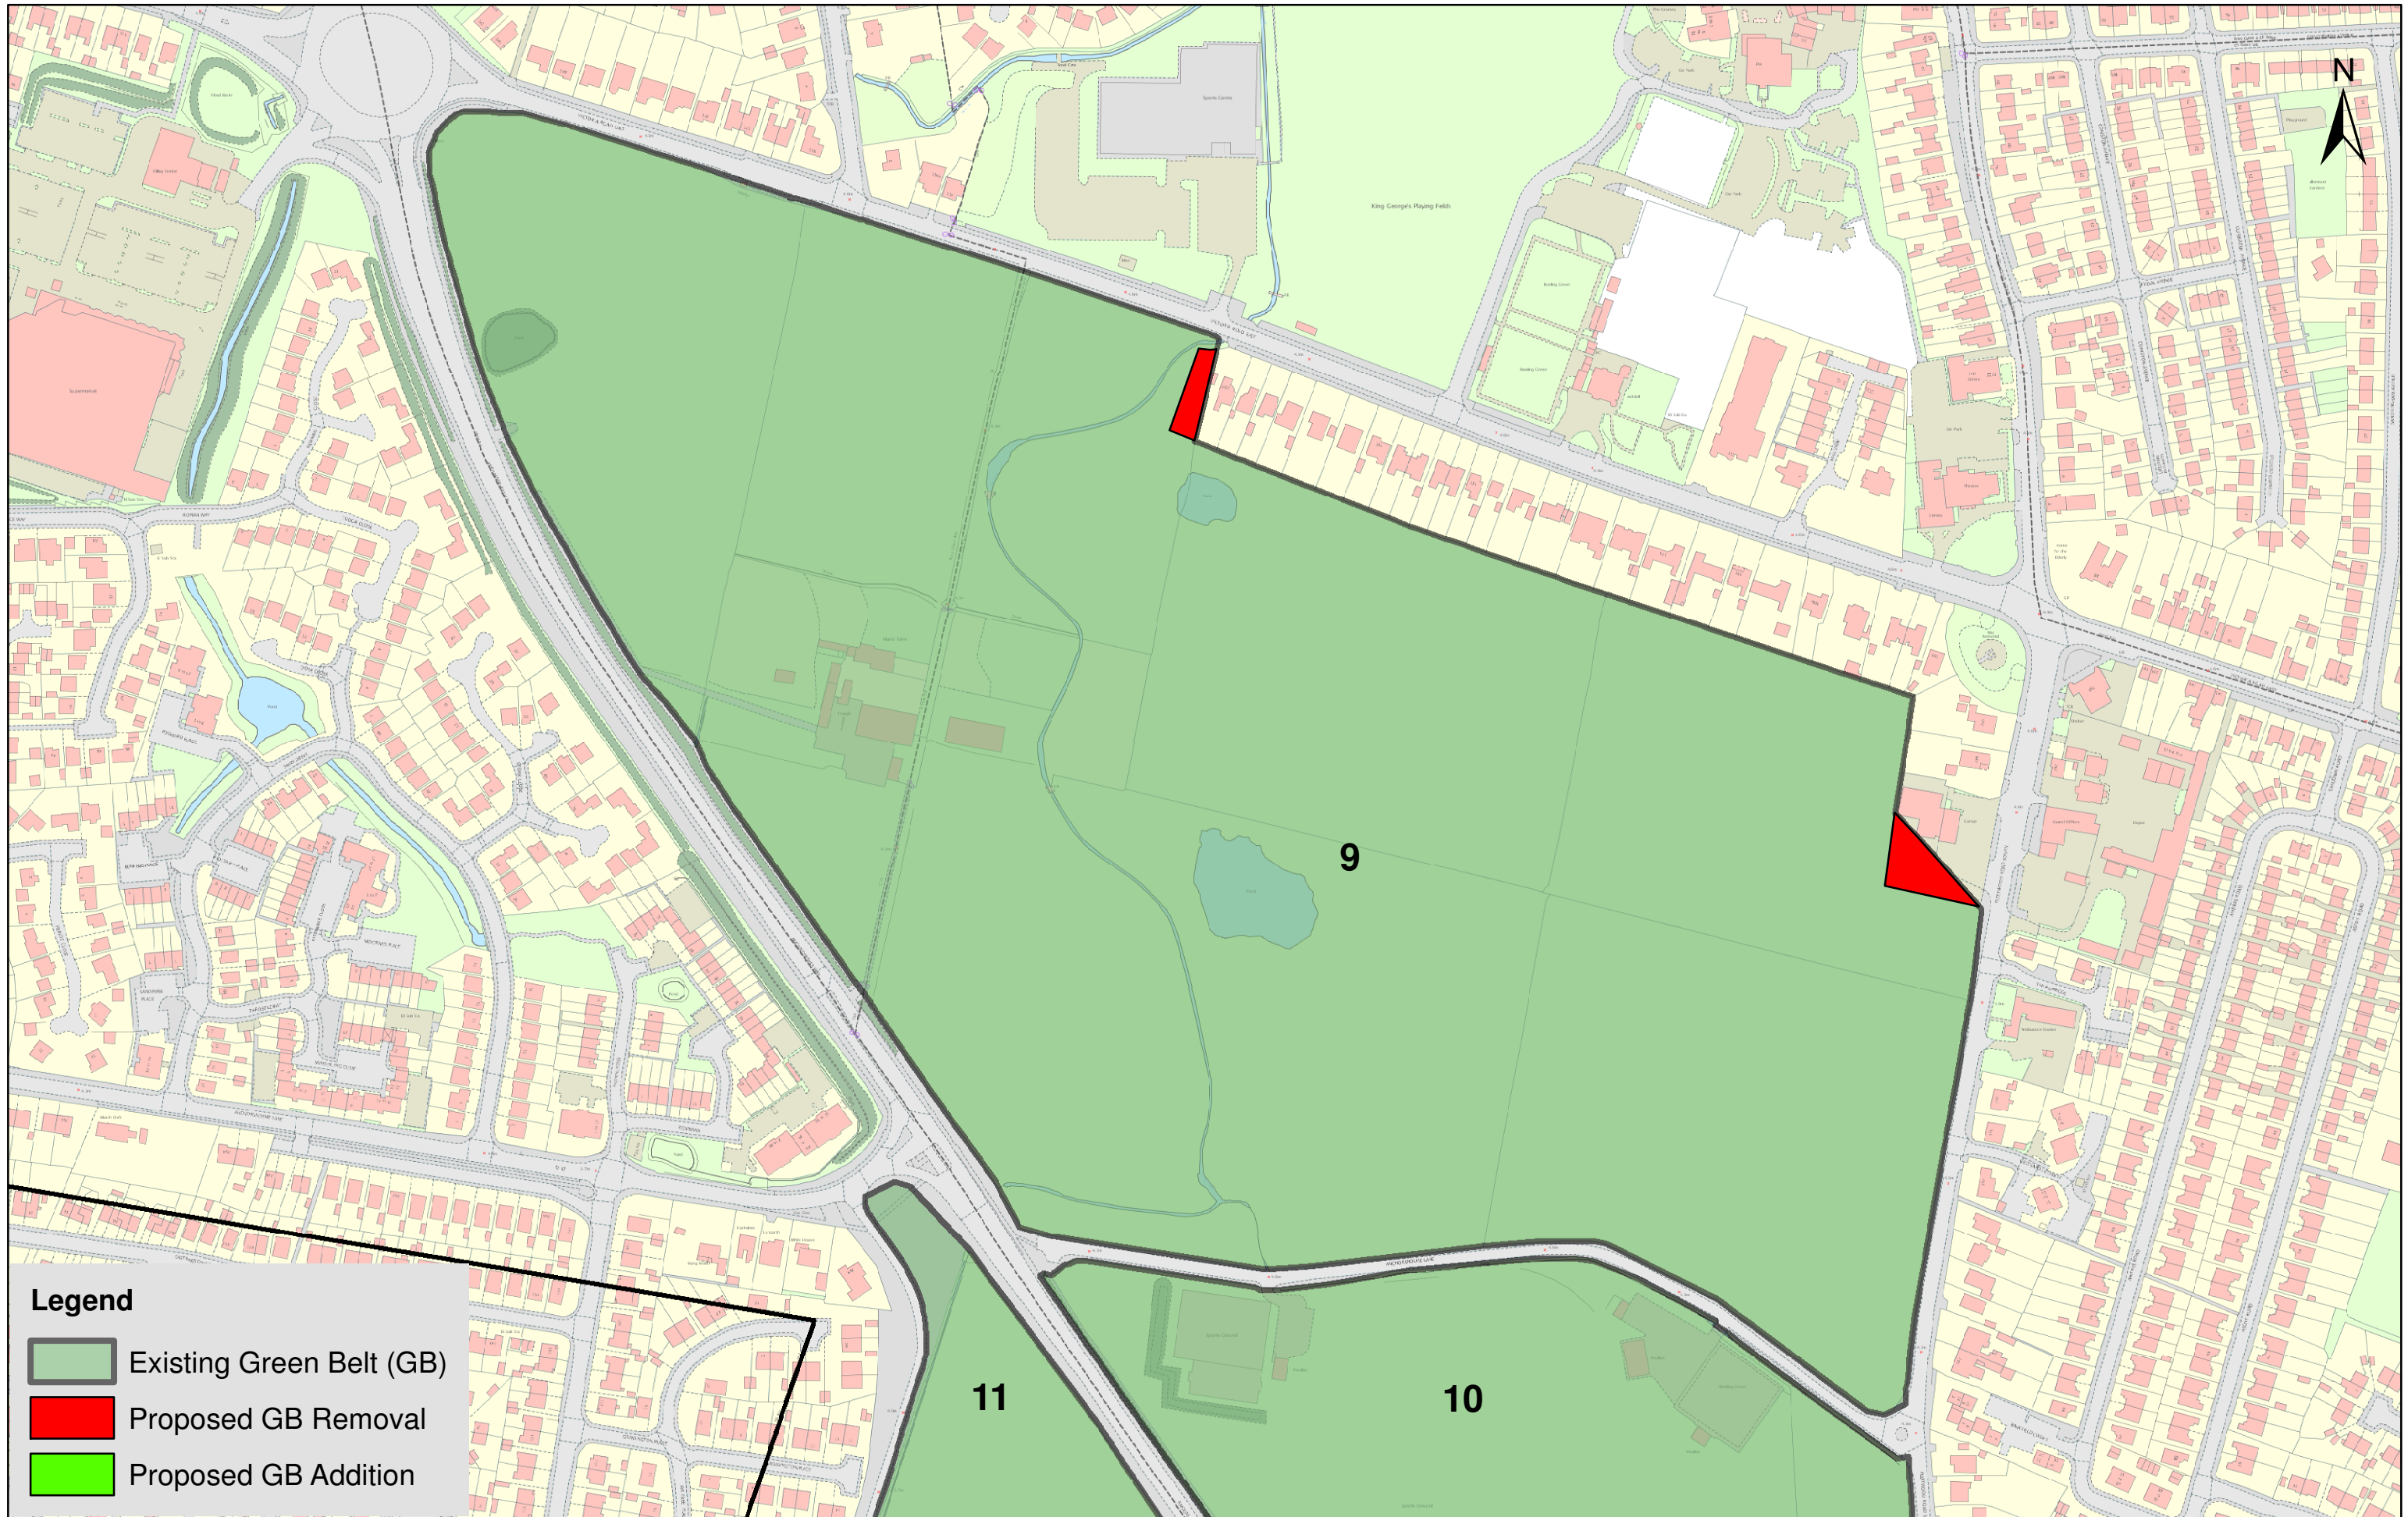

Wyre Borough Council Green Belt Assessment Existing and Proposed Green Belt Boundaries Parcel: 2

Wyre Borough Council Green Belt Assessment Existing and Proposed Green Belt Boundaries Parcel: 4

Wyre Borough Council Green Belt Assessment Existing and Proposed Green Belt Boundaries Parcel: 6

Wyre Borough Council Green Belt Assessment Existing and Proposed Green Belt Boundaries Parcel: 9

Wyre Borough Council Green Belt Assessment Existing and Proposed Green Belt Boundaries Parcel: 12

Wyre Borough Council Green Belt Assessment Existing and Proposed Green Belt Boundaries Parcel: 13

Legend

-  Existing Green Belt (GB)
-  Proposed GB Removal
-  Proposed GB Addition

Wyre Borough Council Green Belt Assessment Existing and Proposed Green Belt Boundaries Parcel: 18

Wyre Borough Council Green Belt Assessment Existing and Proposed Green Belt Boundaries Parcel: 19