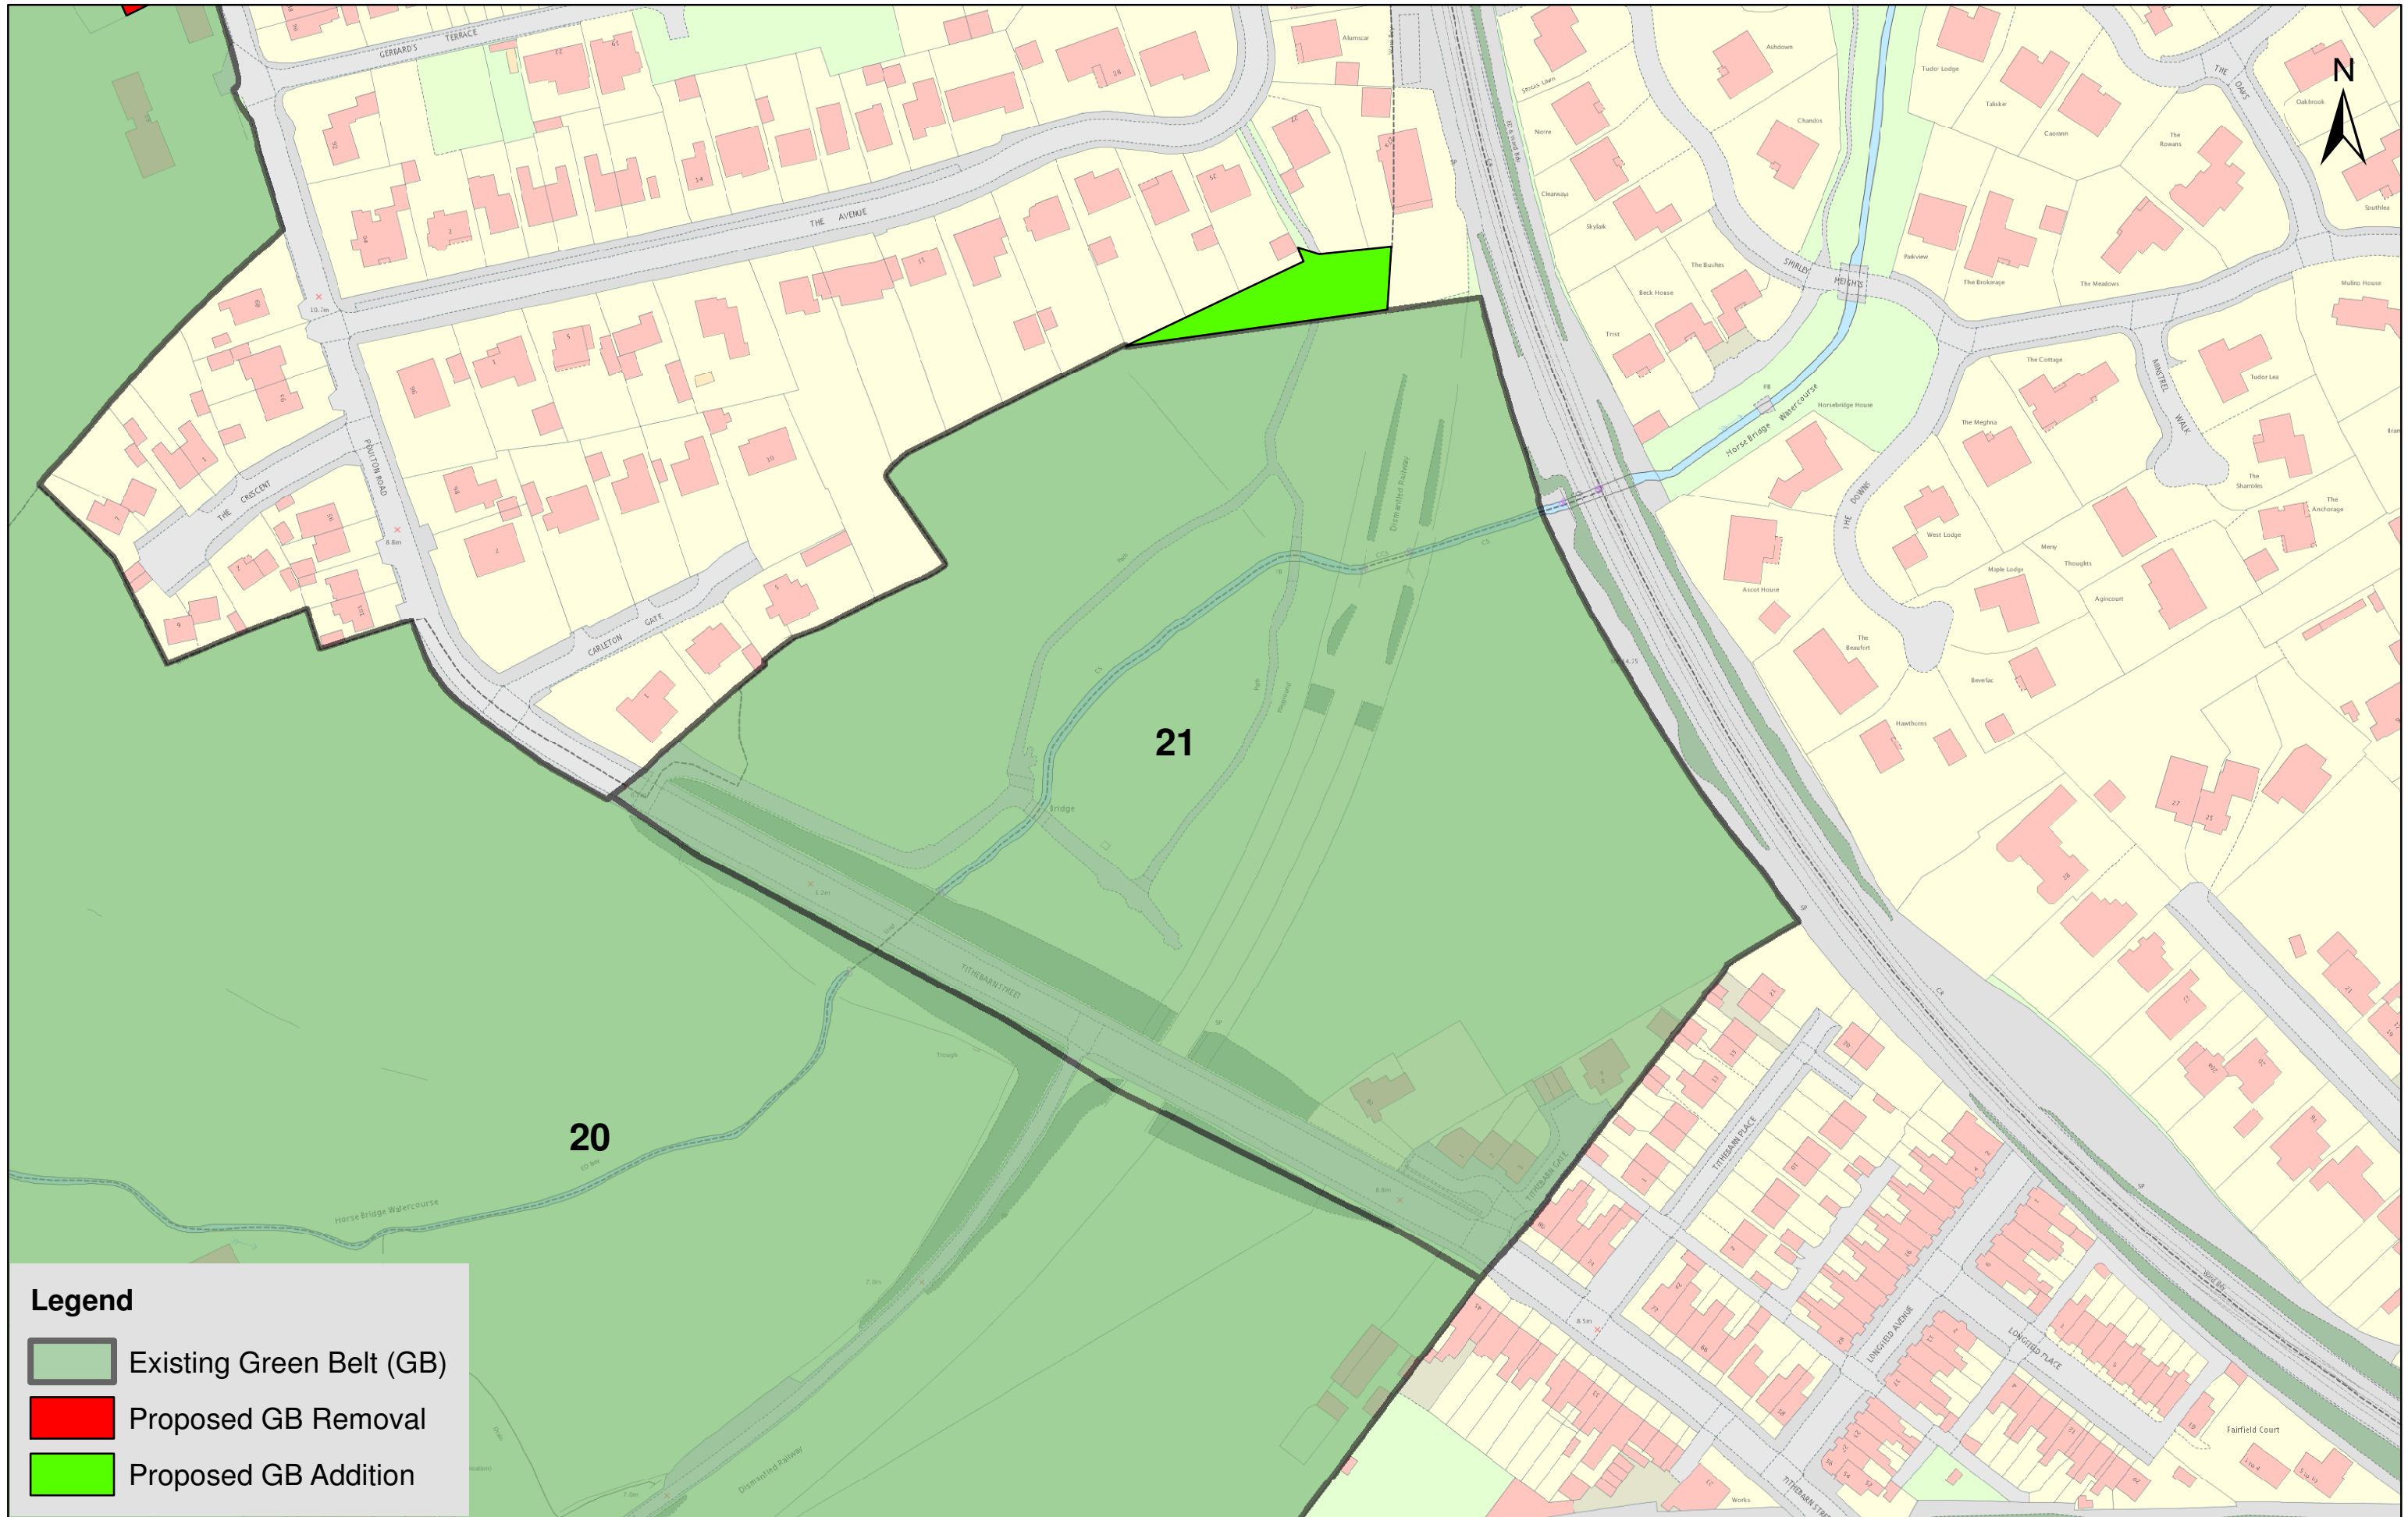

Legend

-  Existing Green Belt (GB)
-  Proposed GB Removal
-  Proposed GB Addition

Wyre Borough Council Green Belt Assessment Existing and Proposed Green Belt Boundaries Parcel: 18

Wyre Borough Council Green Belt Assessment Existing and Proposed Green Belt Boundaries Parcel: 19

Wyre Borough Council Green Belt Assessment Existing and Proposed Green Belt Boundaries Parcel: 20

Wyre Borough Council Green Belt Assessment Existing and Proposed Green Belt Boundaries Parcel: 21

Wyre Borough Council Green Belt Assessment

Existing and Proposed Green Belt Boundaries

Parcel: 23

Legend

-  Existing Green Belt (GB)
-  Proposed GB Removal
-  Proposed GB Addition

Wyre Borough Council Green Belt Assessment Existing and Proposed Green Belt Boundaries Parcel: 24