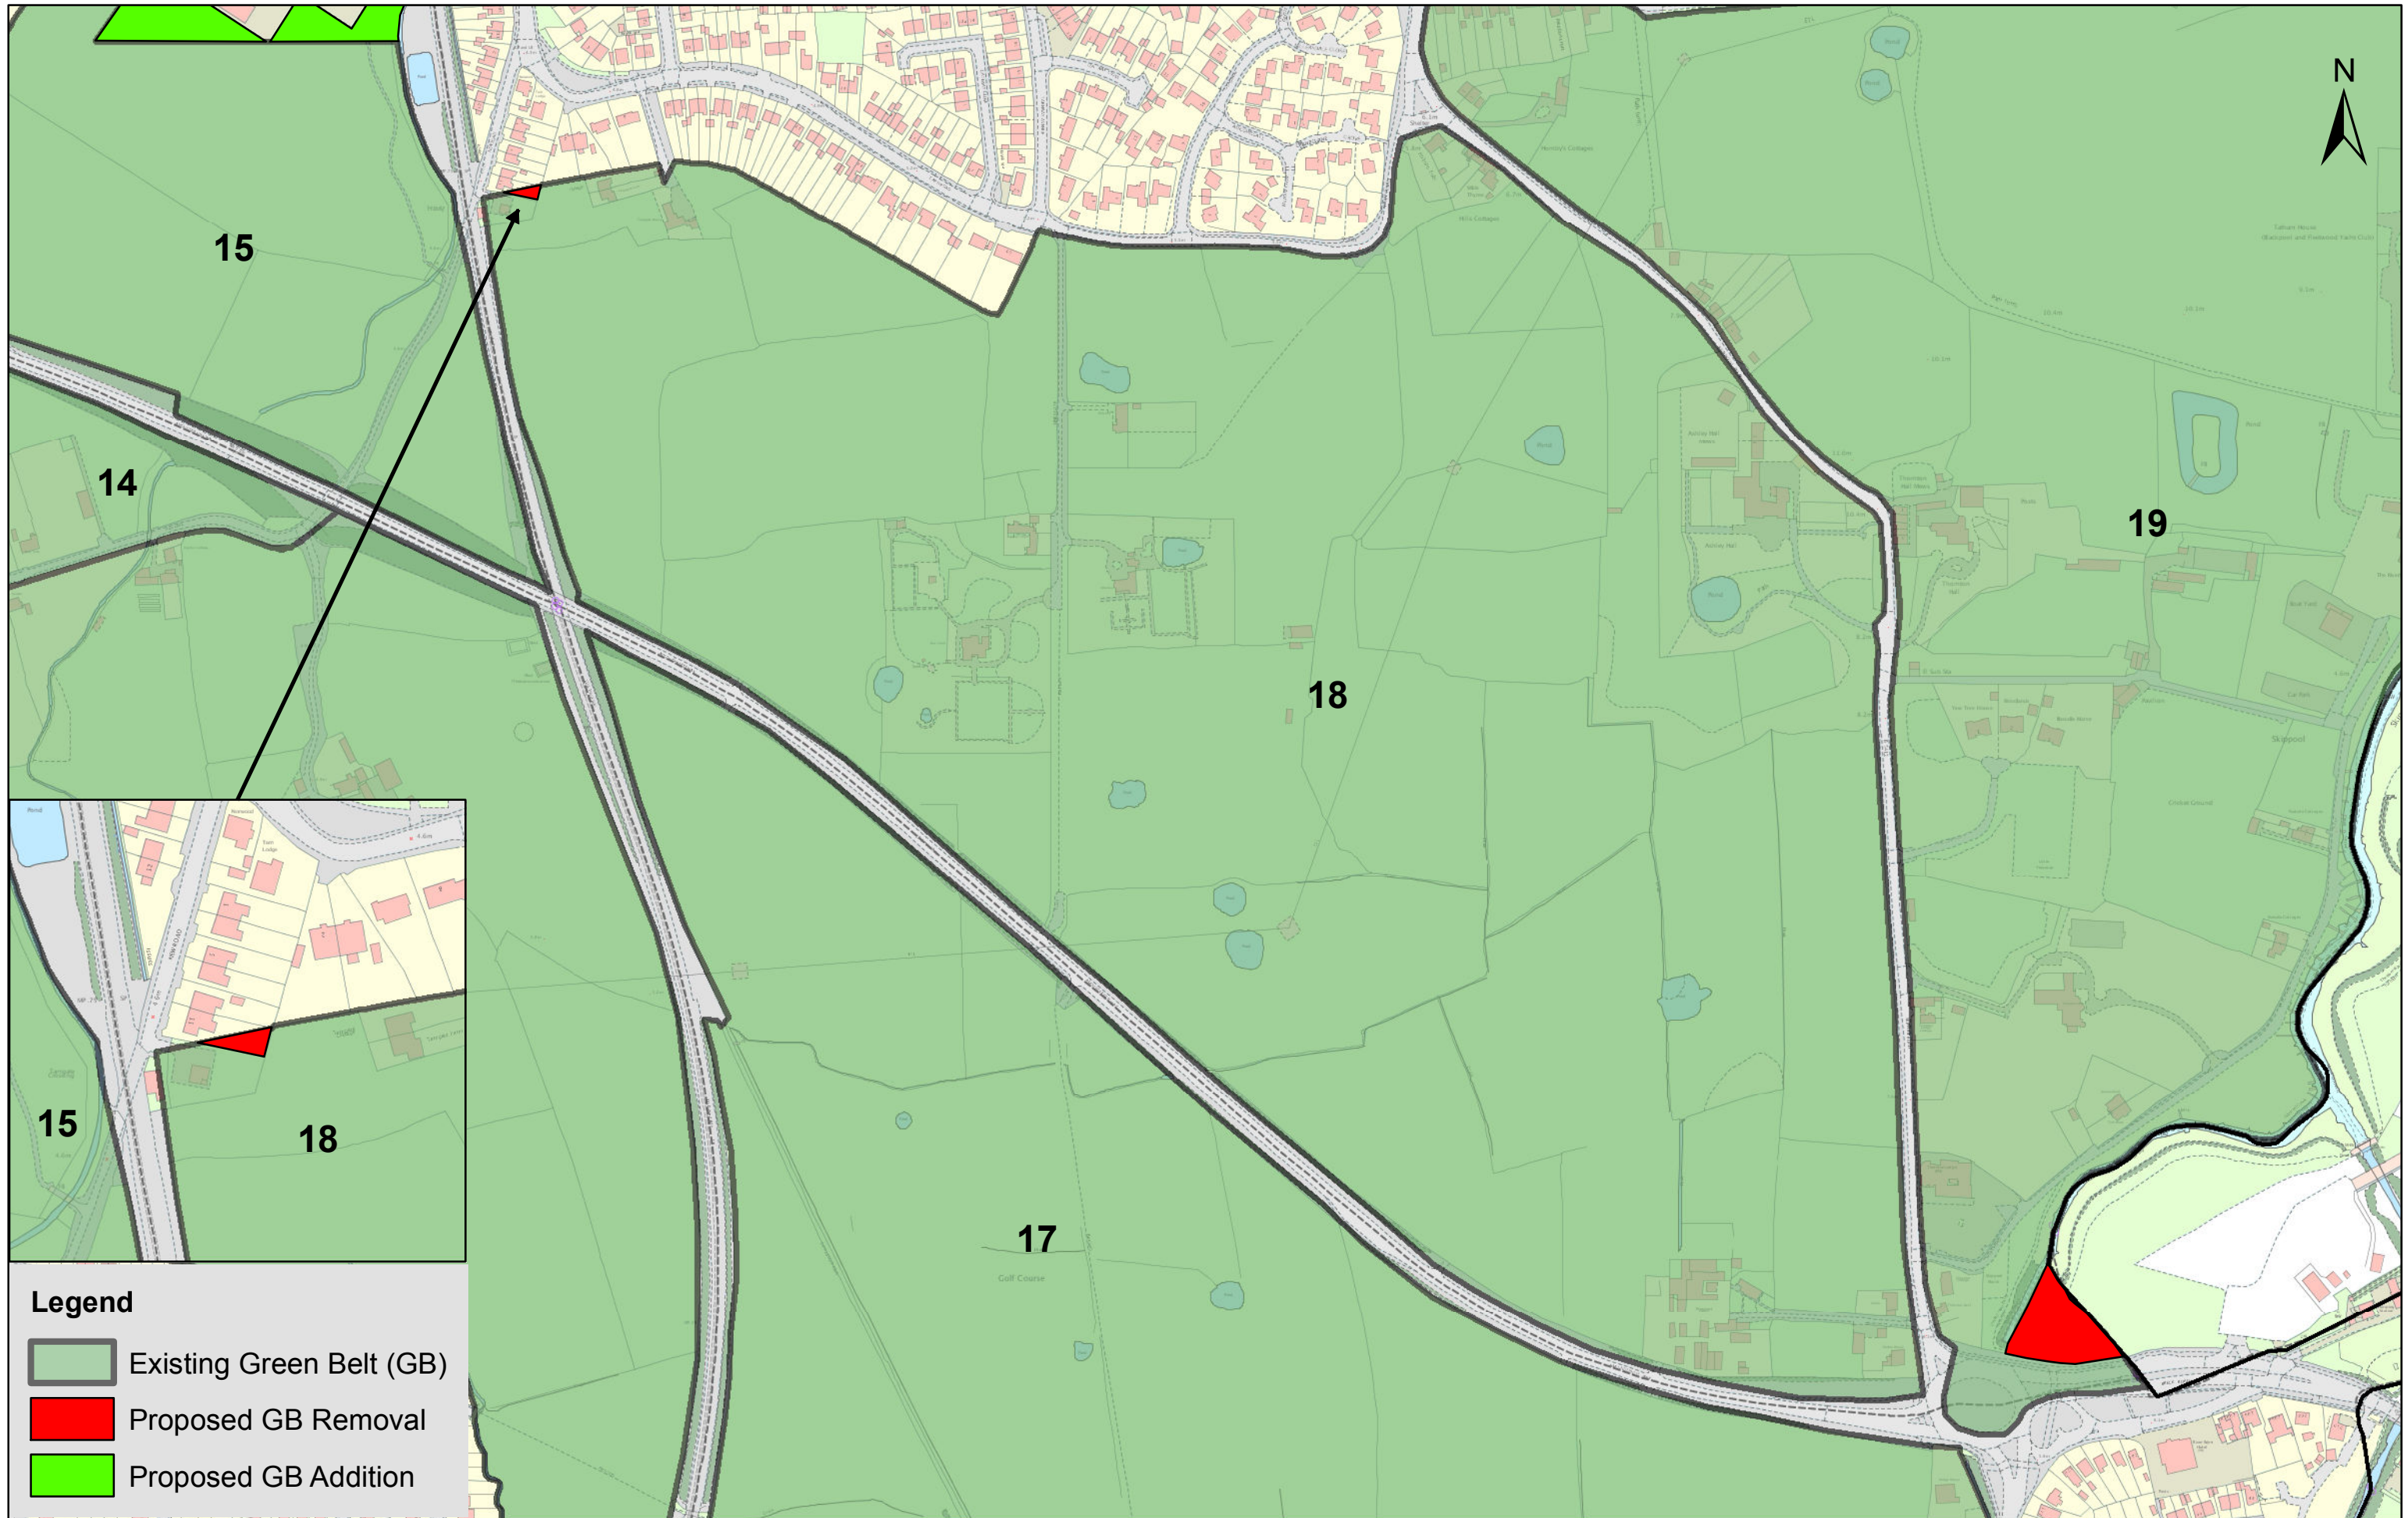

Wyre Borough Council Green Belt Assessment Existing and Proposed Green Belt Boundaries Parcel: 9

Wyre Borough Council Green Belt Assessment Existing and Proposed Green Belt Boundaries Parcel: 12

Wyre Borough Council Green Belt Assessment Existing and Proposed Green Belt Boundaries Parcel: 13

Legend

-  Existing Green Belt (GB)
-  Proposed GB Removal
-  Proposed GB Addition

Wyre Borough Council Green Belt Assessment Existing and Proposed Green Belt Boundaries Parcel: 18

Wyre Borough Council Green Belt Assessment Existing and Proposed Green Belt Boundaries Parcel: 19