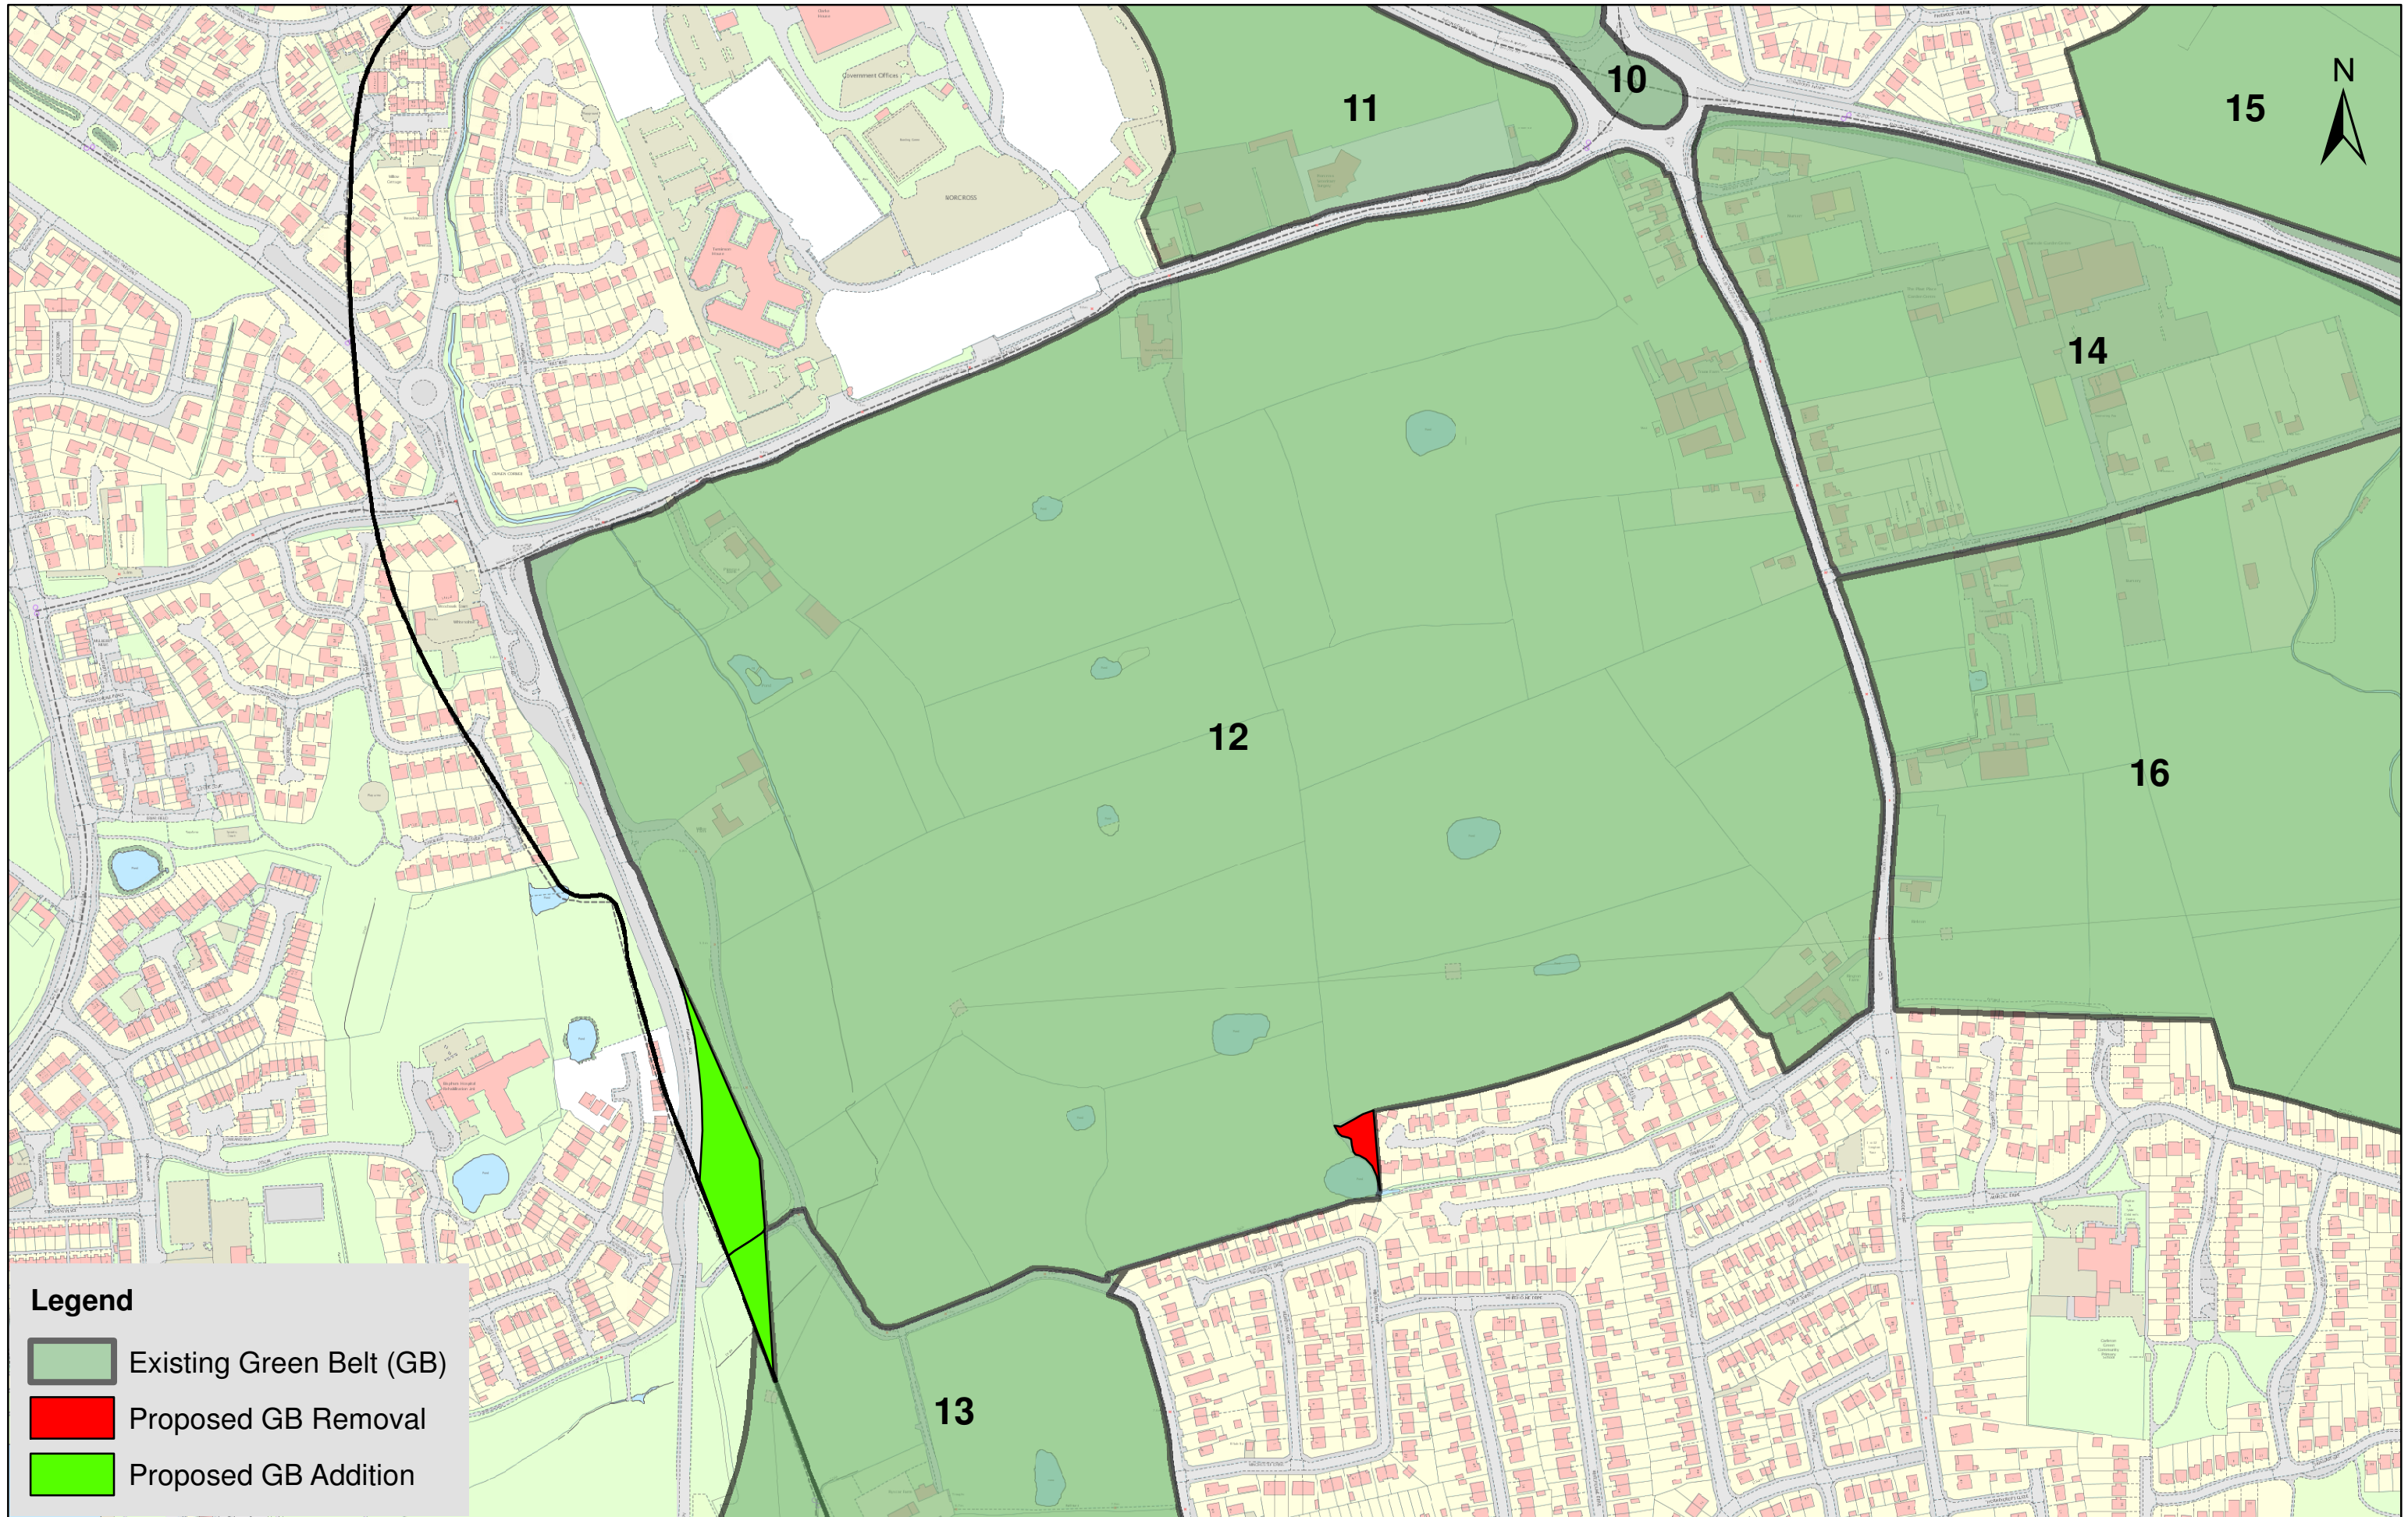

Wyre Borough Council Green Belt Assessment Existing and Proposed Green Belt Boundaries Parcel: 2

Wyre Borough Council Green Belt Assessment Existing and Proposed Green Belt Boundaries Parcel: 4

Wyre Borough Council Green Belt Assessment Existing and Proposed Green Belt Boundaries Parcel: 6

Wyre Borough Council Green Belt Assessment Existing and Proposed Green Belt Boundaries Parcel: 9

Wyre Borough Council Green Belt Assessment Existing and Proposed Green Belt Boundaries Parcel: 12

Wyre Borough Council Green Belt Assessment Existing and Proposed Green Belt Boundaries Parcel: 13

Legend

-  Existing Green Belt (GB)
-  Proposed GB Removal
-  Proposed GB Addition

Wyre Borough Council Green Belt Assessment Existing and Proposed Green Belt Boundaries Parcel: 18

Wyre Borough Council Green Belt Assessment Existing and Proposed Green Belt Boundaries Parcel: 19

Existing and Proposed Green Belt Boundaries

Parcel: 23

Legend

-  Existing Green Belt (GB)
-  Proposed GB Removal
-  Proposed GB Addition

Wyre Borough Council Green Belt Assessment Existing and Proposed Green Belt Boundaries Parcel: 24