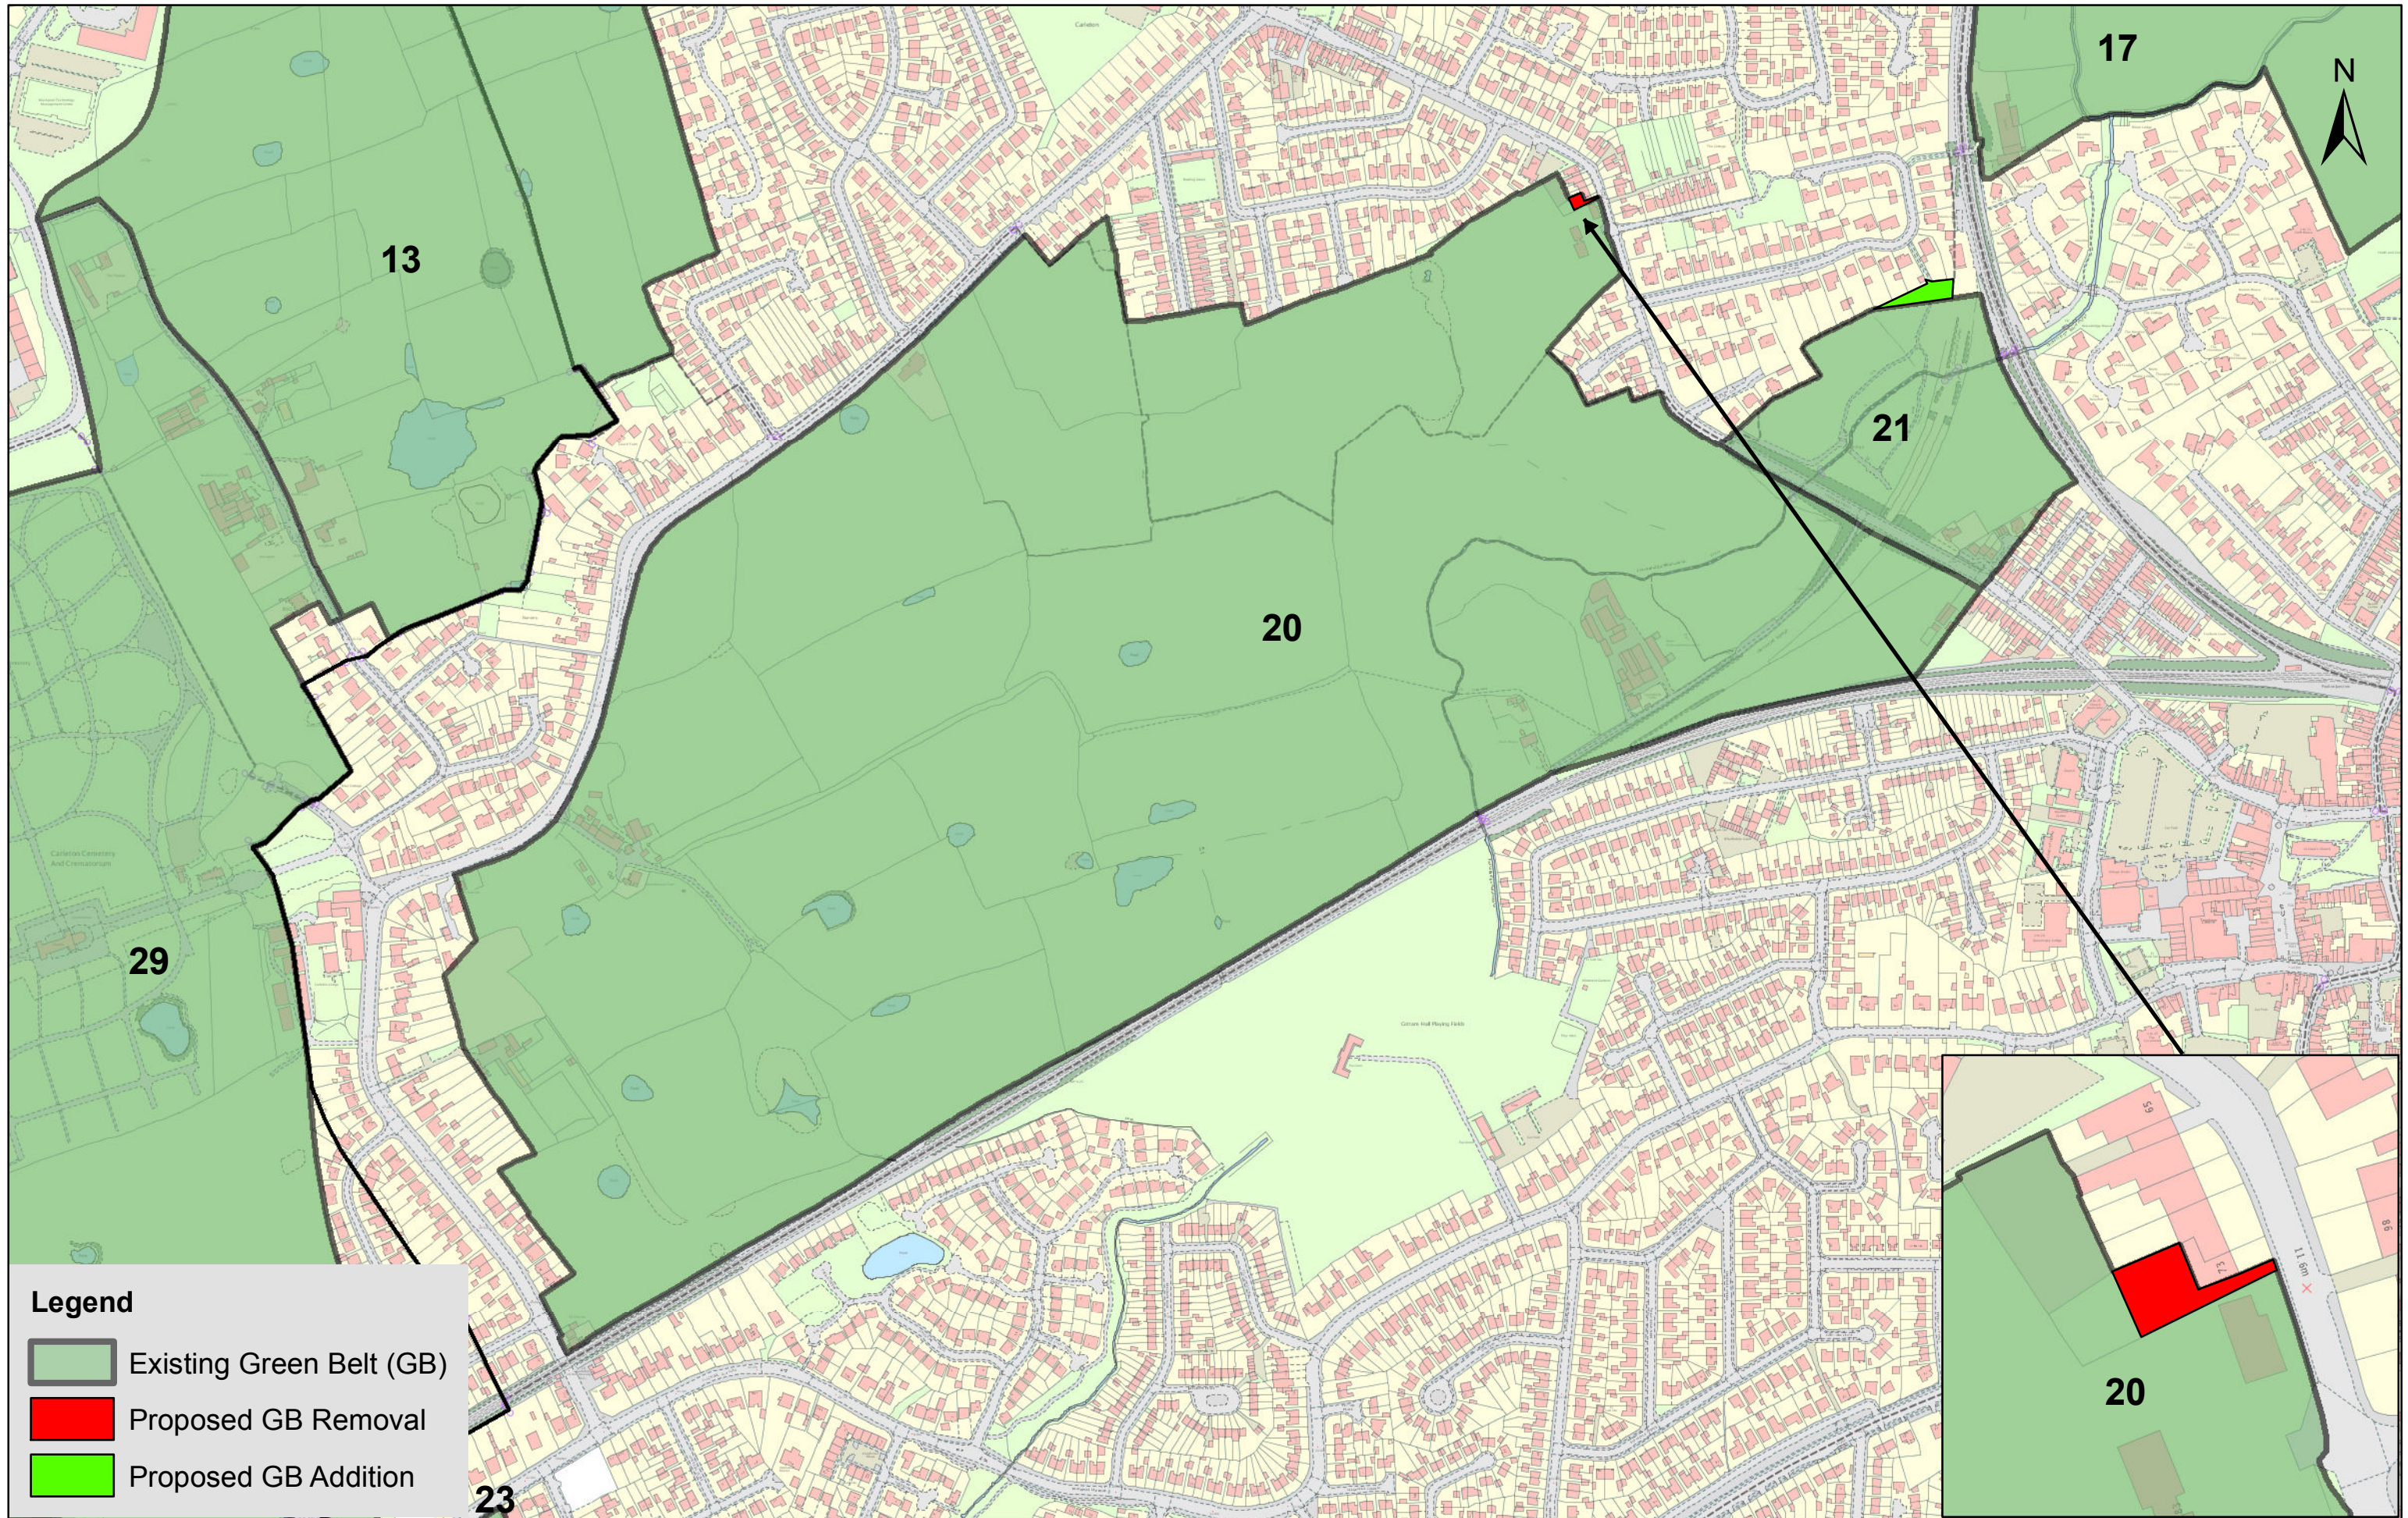

Legend

-  Existing Green Belt (GB)
-  Proposed GB Removal
-  Proposed GB Addition

Wyre Borough Council Green Belt Assessment Existing and Proposed Green Belt Boundaries Parcel: 18

Wyre Borough Council Green Belt Assessment Existing and Proposed Green Belt Boundaries Parcel: 19

Wyre Borough Council Green Belt Assessment Existing and Proposed Green Belt Boundaries Parcel: 20

Wyre Borough Council Green Belt Assessment Existing and Proposed Green Belt Boundaries Parcel: 21

Wyre Borough Council Green Belt Assessment

Existing and Proposed Green Belt Boundaries

Parcel: 23

Legend

-  Existing Green Belt (GB)
-  Proposed GB Removal
-  Proposed GB Addition

Wyre Borough Council Green Belt Assessment Existing and Proposed Green Belt Boundaries Parcel: 24