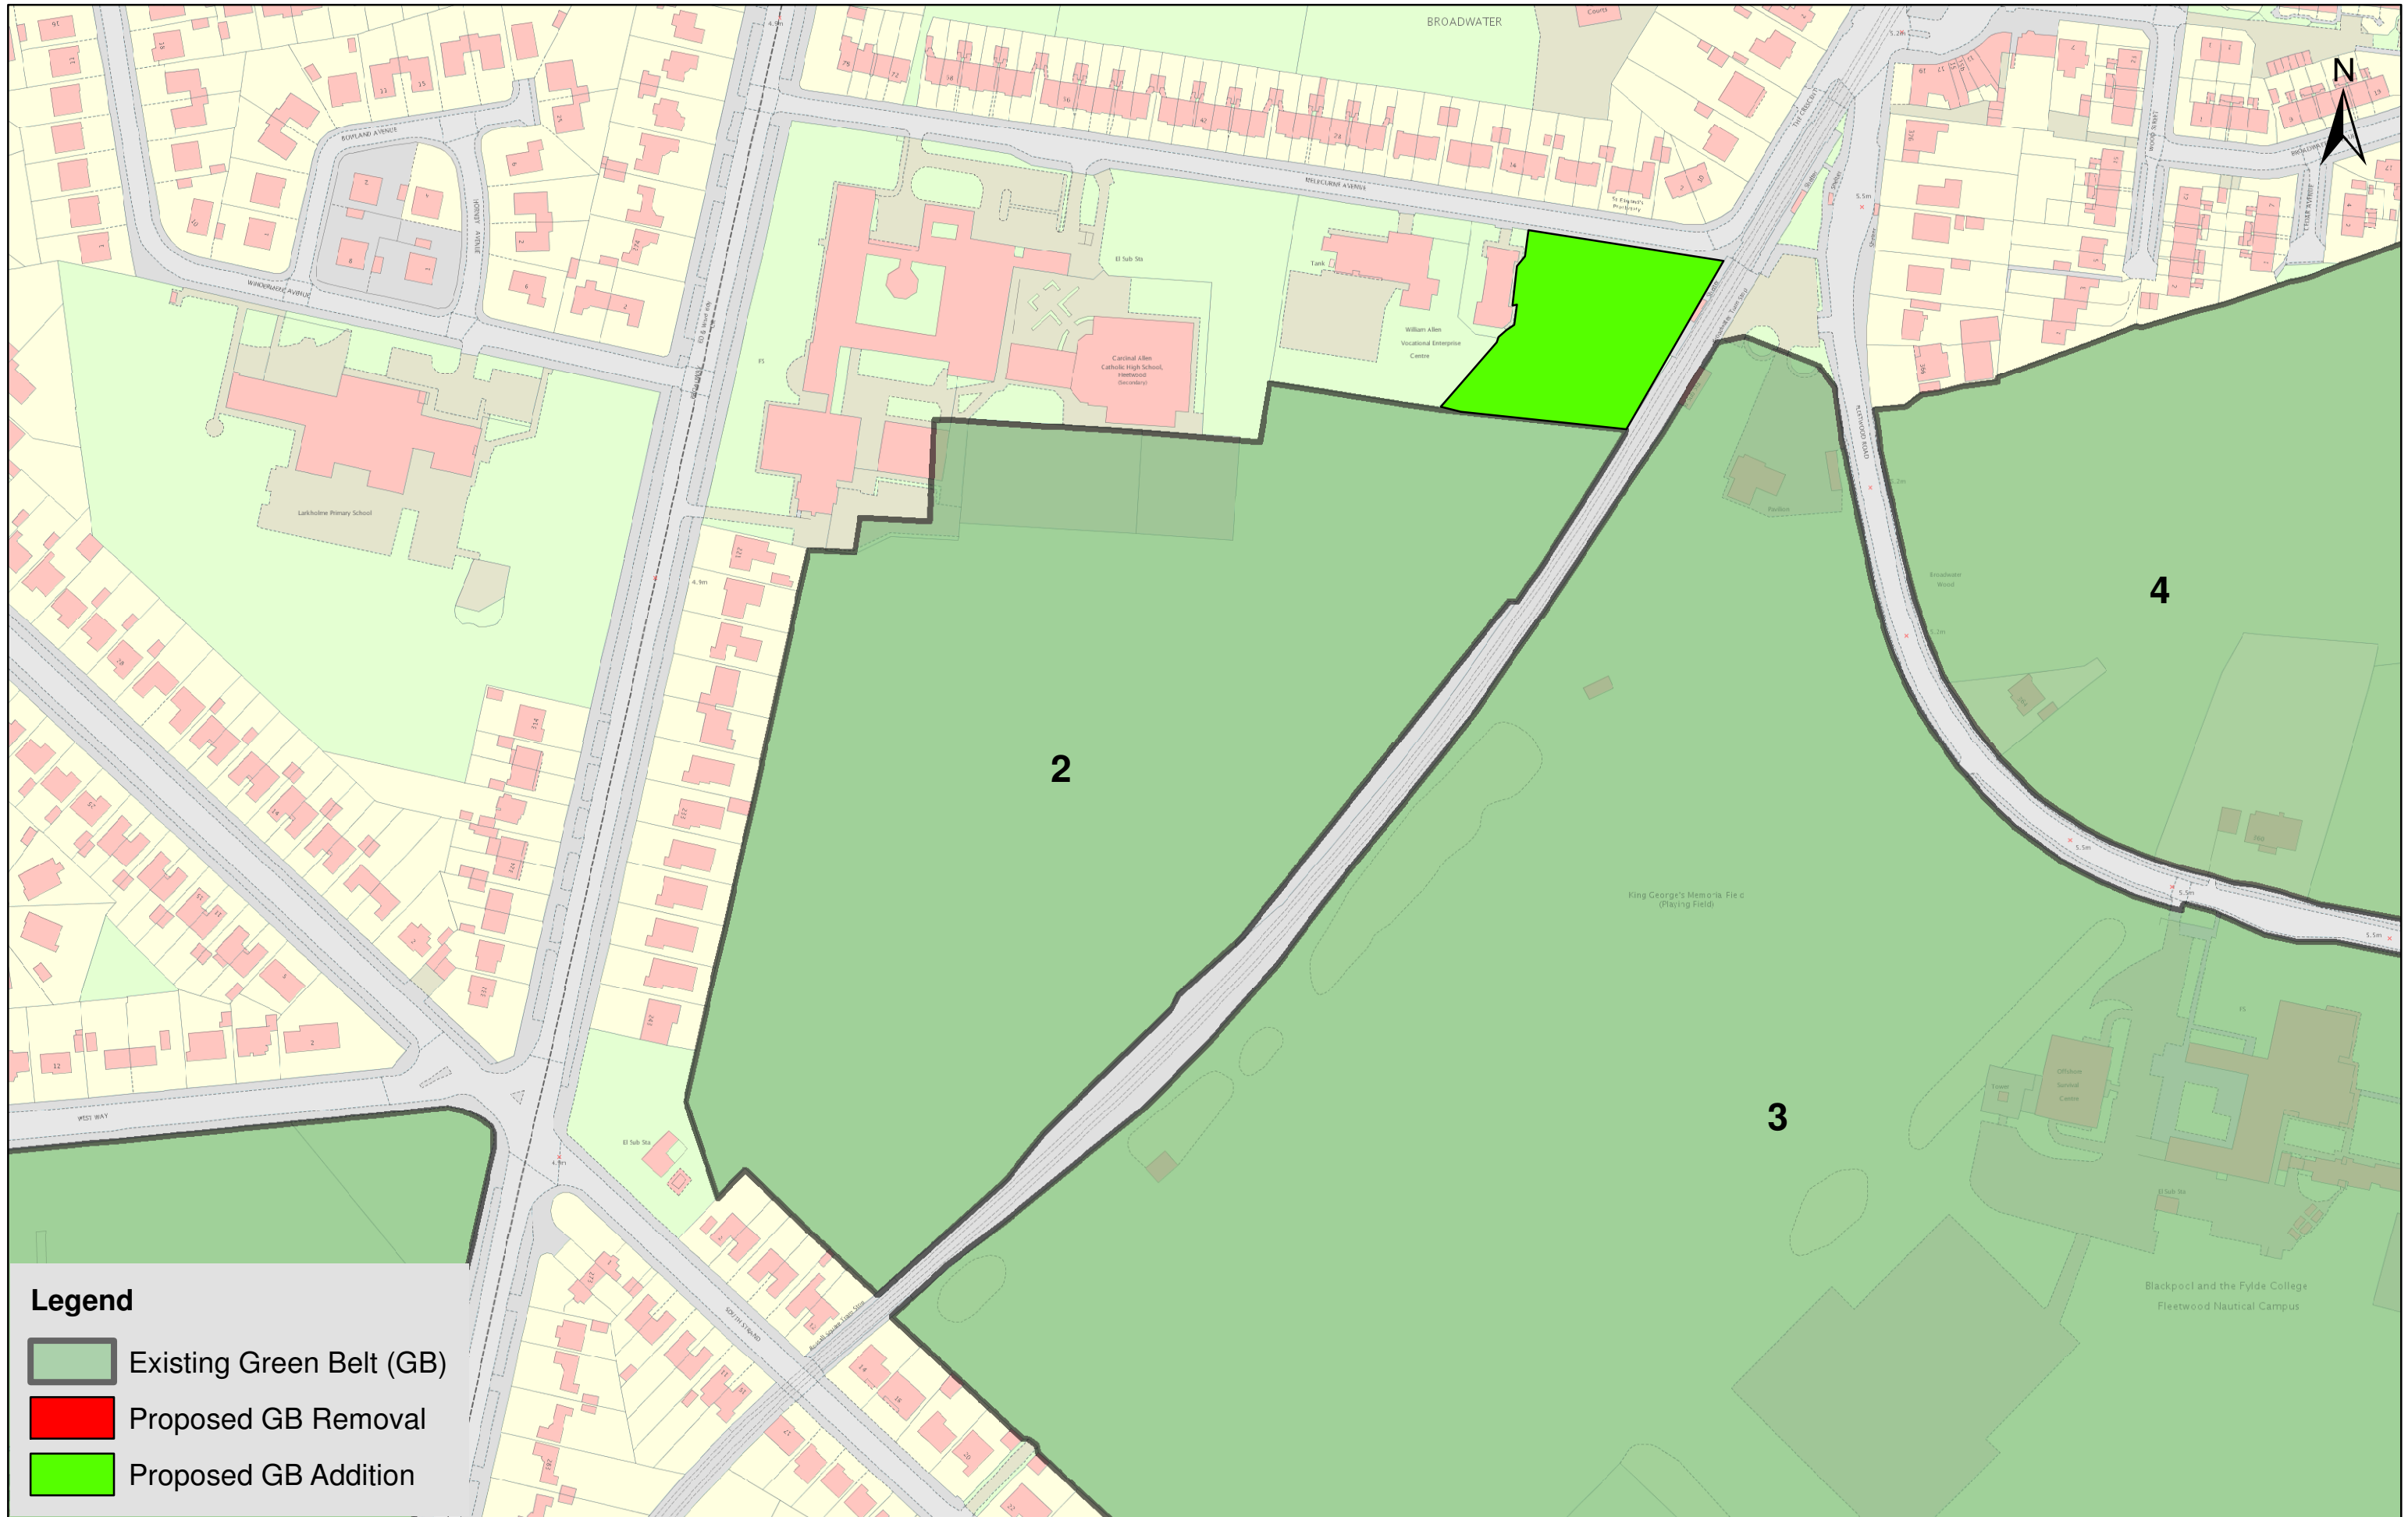

Wyre Borough Council Green Belt Assessment Existing and Proposed Green Belt Boundaries Parcel: 2

Wyre Borough Council Green Belt Assessment Existing and Proposed Green Belt Boundaries Parcel: 4

Wyre Borough Council Green Belt Assessment Existing and Proposed Green Belt Boundaries Parcel: 6

Wyre Borough Council Green Belt Assessment Existing and Proposed Green Belt Boundaries Parcel: 9

Wyre Borough Council Green Belt Assessment Existing and Proposed Green Belt Boundaries Parcel: 12

Wyre Borough Council Green Belt Assessment Existing and Proposed Green Belt Boundaries Parcel: 13

Legend

-  Existing Green Belt (GB)
-  Proposed GB Removal
-  Proposed GB Addition

Wyre Borough Council Green Belt Assessment Existing and Proposed Green Belt Boundaries Parcel: 18

Wyre Borough Council Green Belt Assessment Existing and Proposed Green Belt Boundaries Parcel: 19

Existing and Proposed Green Belt Boundaries

Parcel: 23

Legend

-  Existing Green Belt (GB)
-  Proposed GB Removal
-  Proposed GB Addition

Wyre Borough Council Green Belt Assessment Existing and Proposed Green Belt Boundaries Parcel: 24