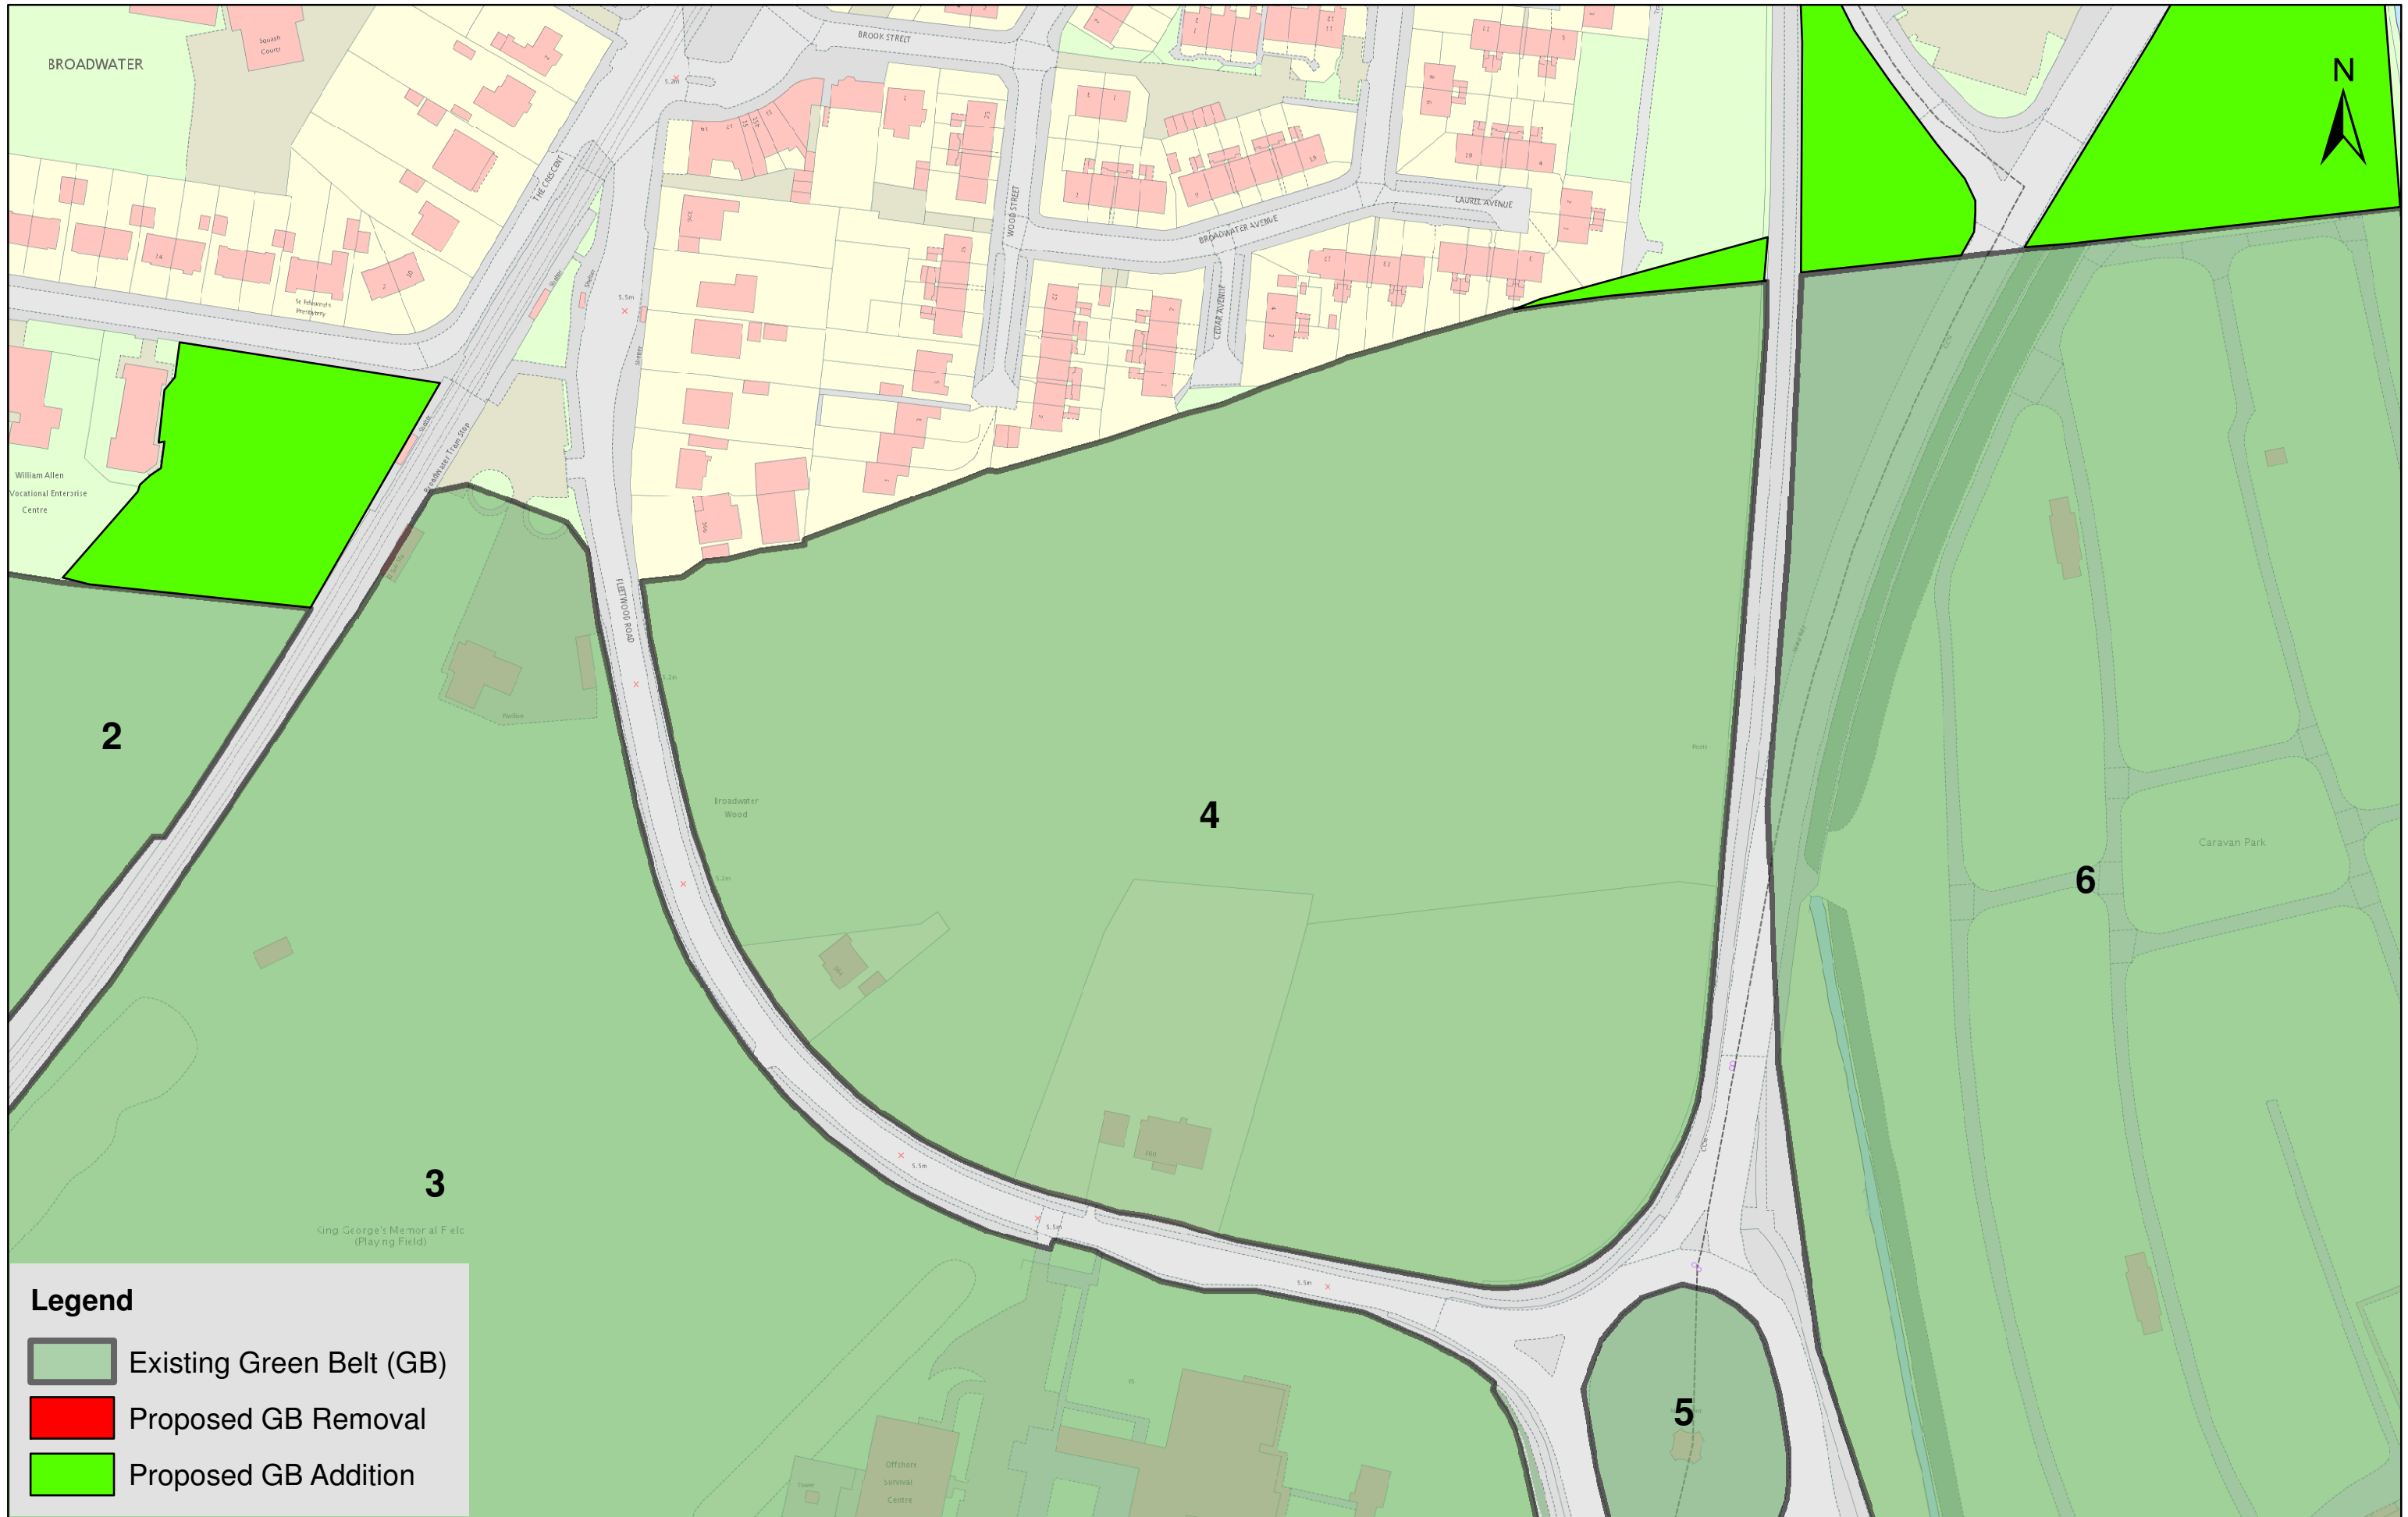

Wyre Borough Council Green Belt Assessment Existing and Proposed Green Belt Boundaries Parcel: 2

Wyre Borough Council Green Belt Assessment Existing and Proposed Green Belt Boundaries Parcel: 4

Wyre Borough Council Green Belt Assessment Existing and Proposed Green Belt Boundaries Parcel: 6

Wyre Borough Council Green Belt Assessment Existing and Proposed Green Belt Boundaries Parcel: 9

Wyre Borough Council Green Belt Assessment Existing and Proposed Green Belt Boundaries Parcel: 12

Wyre Borough Council Green Belt Assessment Existing and Proposed Green Belt Boundaries Parcel: 13

Legend

-  Existing Green Belt (GB)
-  Proposed GB Removal
-  Proposed GB Addition

Wyre Borough Council Green Belt Assessment Existing and Proposed Green Belt Boundaries Parcel: 18

Wyre Borough Council Green Belt Assessment Existing and Proposed Green Belt Boundaries Parcel: 19

Existing and Proposed Green Belt Boundaries

Parcel: 23

Legend

-  Existing Green Belt (GB)
-  Proposed GB Removal
-  Proposed GB Addition

Wyre Borough Council Green Belt Assessment Existing and Proposed Green Belt Boundaries Parcel: 24