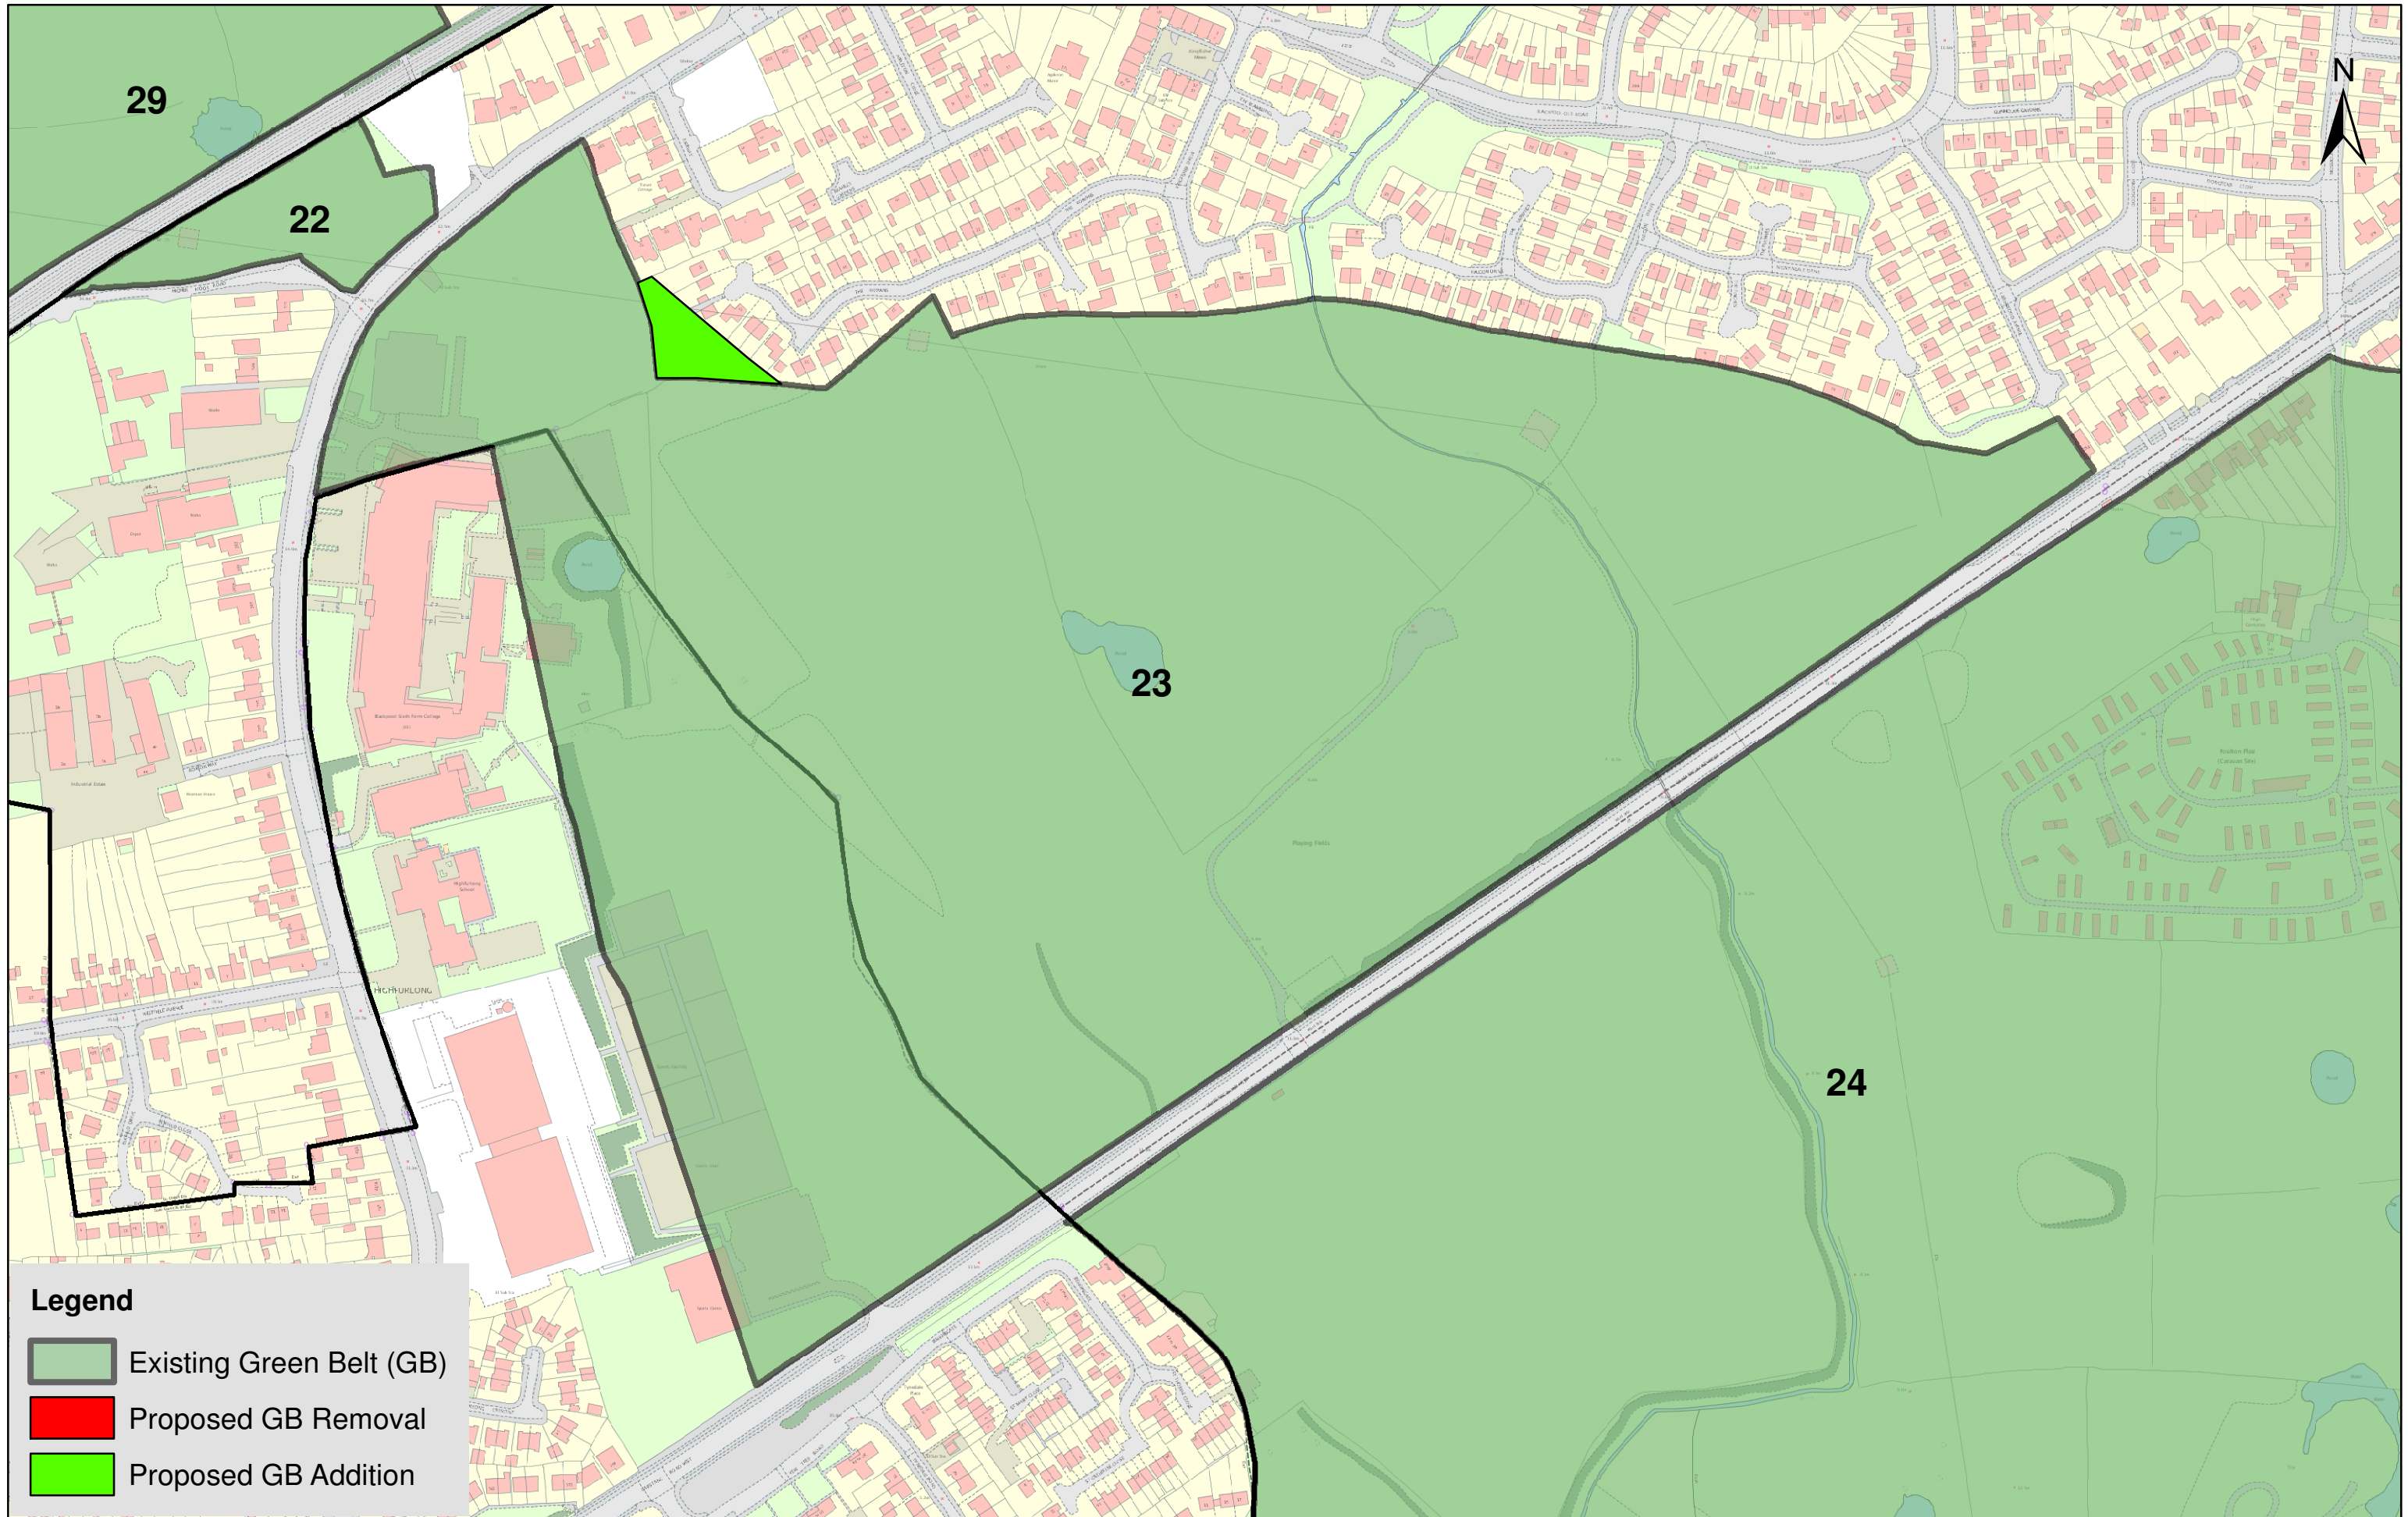

Legend

-  Existing Green Belt (GB)
-  Proposed GB Removal
-  Proposed GB Addition

Wyre Borough Council Green Belt Assessment Existing and Proposed Green Belt Boundaries Parcel: 18

Wyre Borough Council Green Belt Assessment Existing and Proposed Green Belt Boundaries Parcel: 19

Wyre Borough Council Green Belt Assessment Existing and Proposed Green Belt Boundaries Parcel: 20

Wyre Borough Council Green Belt Assessment Existing and Proposed Green Belt Boundaries Parcel: 21

Wyre Borough Council Green Belt Assessment

Existing and Proposed Green Belt Boundaries

Parcel: 23

Legend

-  Existing Green Belt (GB)
-  Proposed GB Removal
-  Proposed GB Addition

Wyre Borough Council Green Belt Assessment Existing and Proposed Green Belt Boundaries Parcel: 24