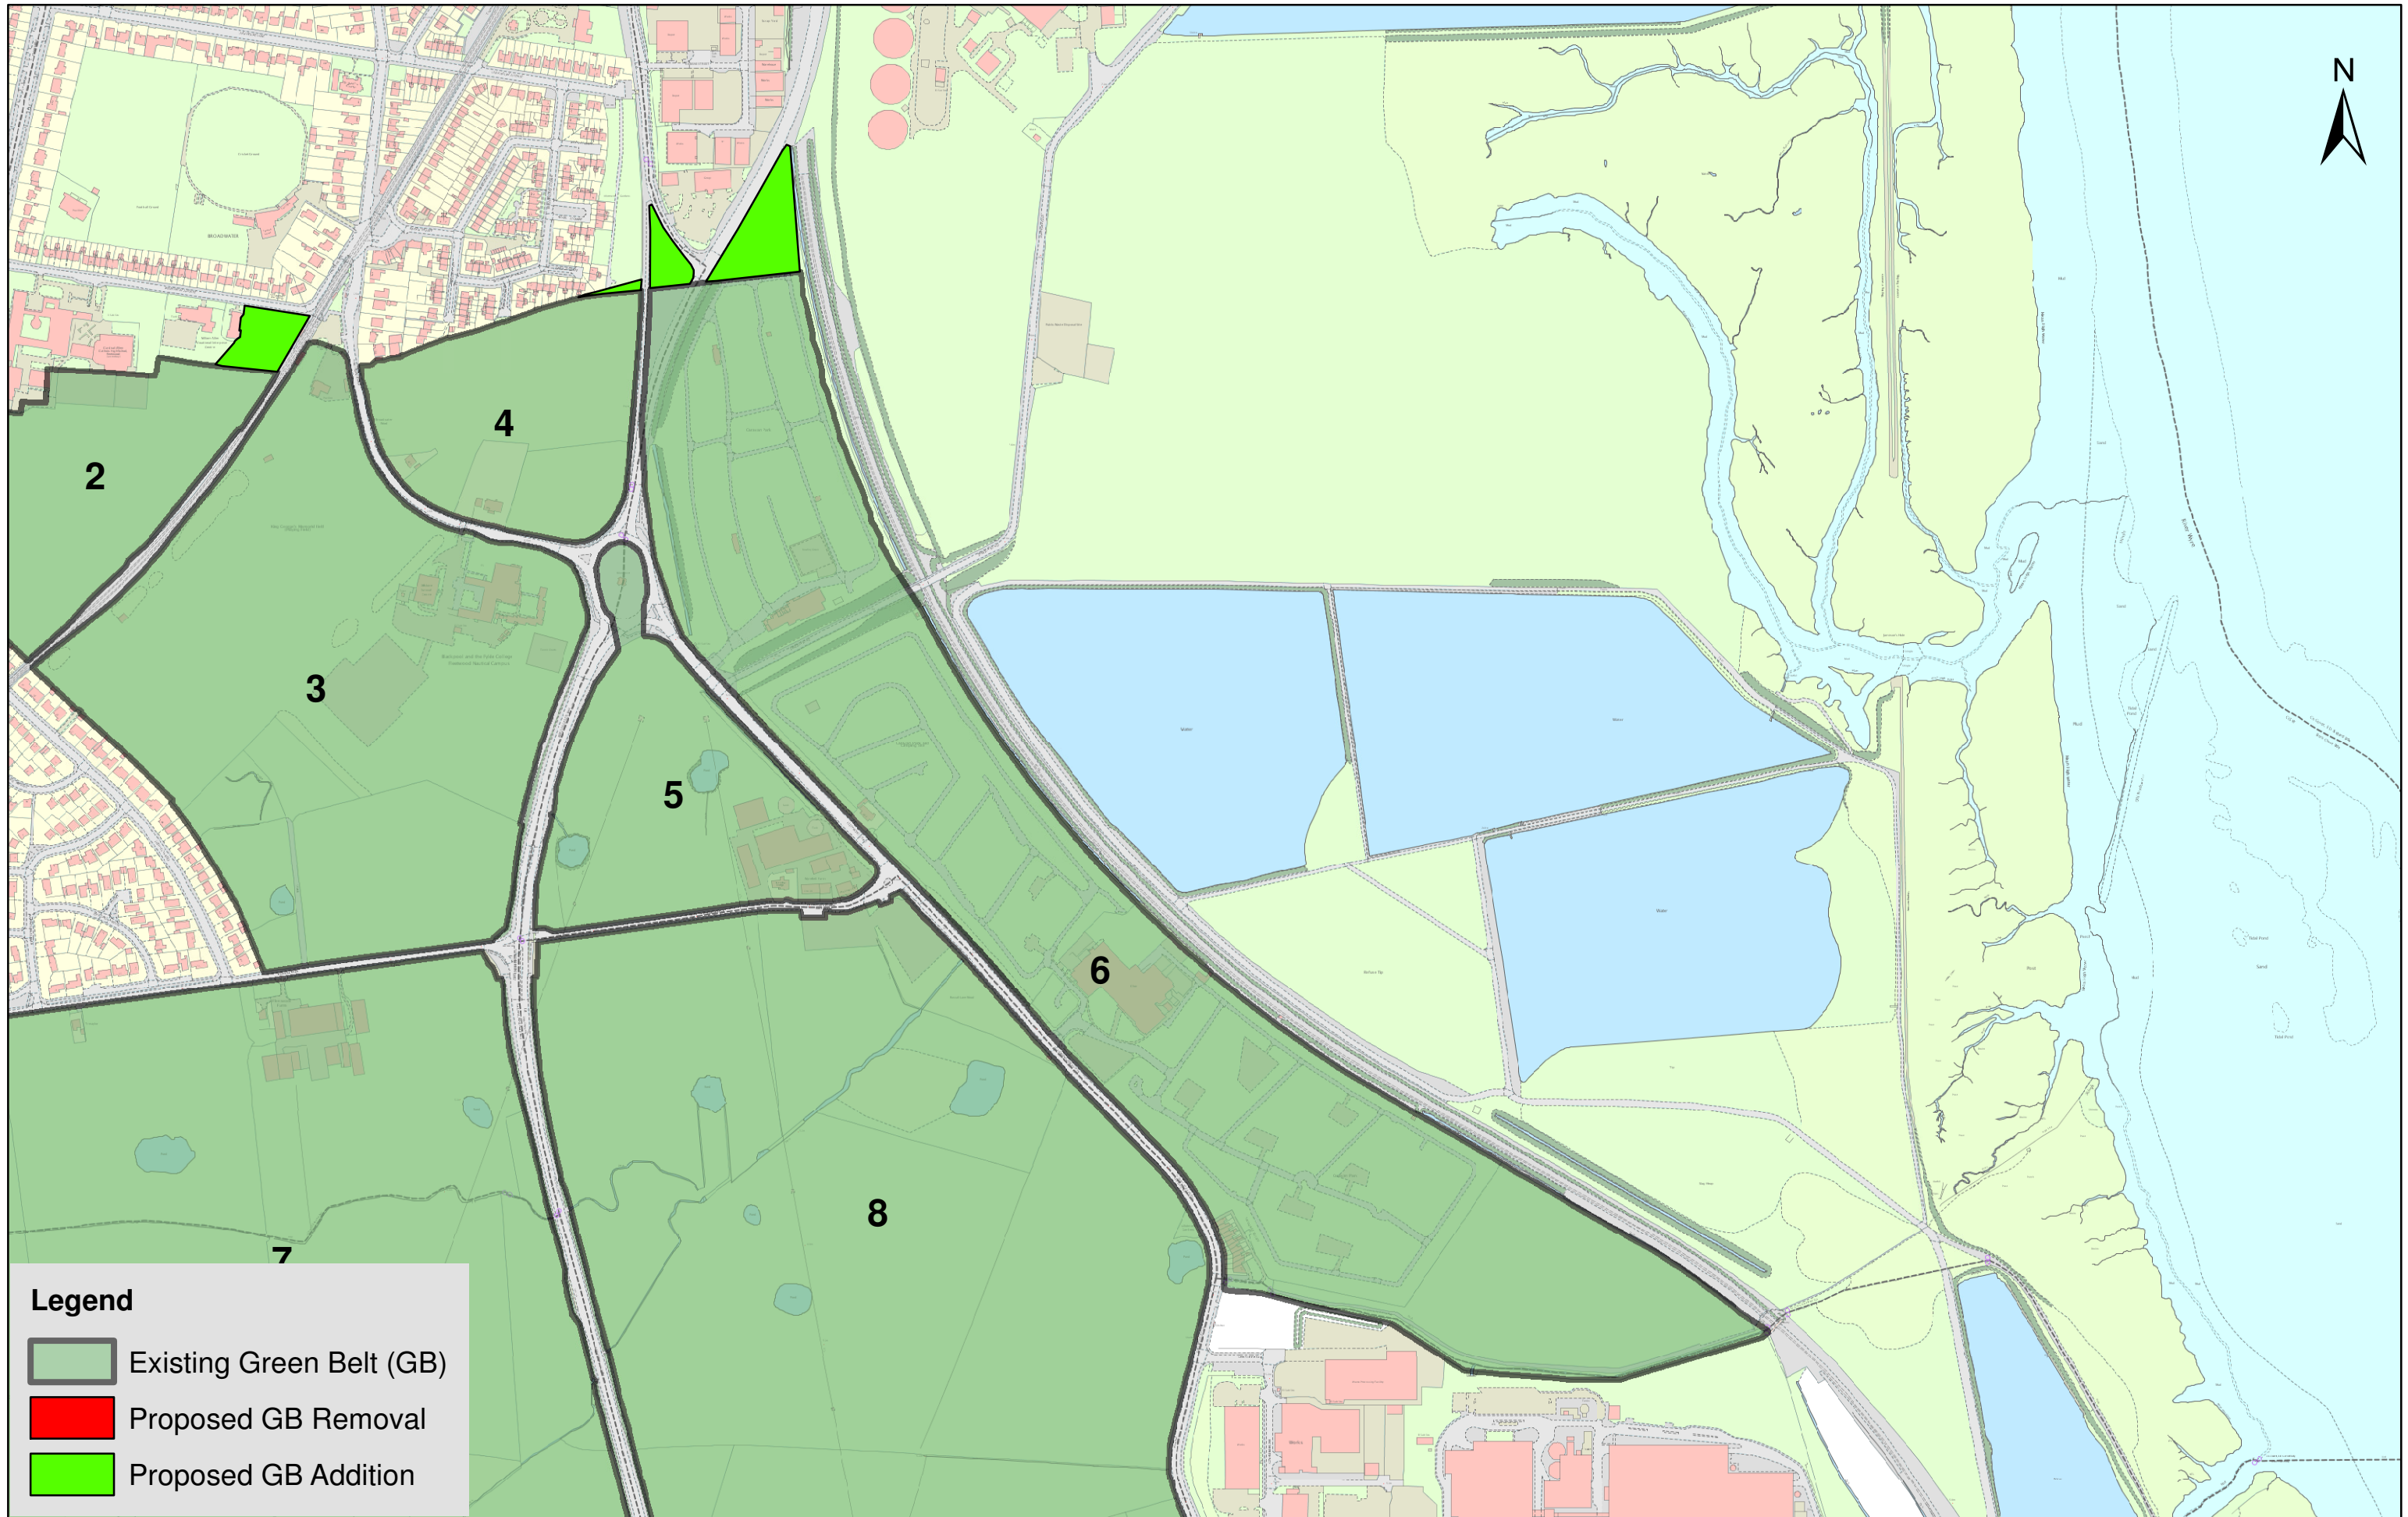

Wyre Borough Council Green Belt Assessment Existing and Proposed Green Belt Boundaries Parcel: 2

Wyre Borough Council Green Belt Assessment Existing and Proposed Green Belt Boundaries Parcel: 4

Wyre Borough Council Green Belt Assessment Existing and Proposed Green Belt Boundaries Parcel: 6

Wyre Borough Council Green Belt Assessment Existing and Proposed Green Belt Boundaries Parcel: 9

Wyre Borough Council Green Belt Assessment Existing and Proposed Green Belt Boundaries Parcel: 12

Wyre Borough Council Green Belt Assessment Existing and Proposed Green Belt Boundaries Parcel: 13

Legend

-  Existing Green Belt (GB)
-  Proposed GB Removal
-  Proposed GB Addition

Wyre Borough Council Green Belt Assessment Existing and Proposed Green Belt Boundaries Parcel: 18

Wyre Borough Council Green Belt Assessment Existing and Proposed Green Belt Boundaries Parcel: 19

Existing and Proposed Green Belt Boundaries

Parcel: 23

Legend

-  Existing Green Belt (GB)
-  Proposed GB Removal
-  Proposed GB Addition

Wyre Borough Council Green Belt Assessment Existing and Proposed Green Belt Boundaries Parcel: 24