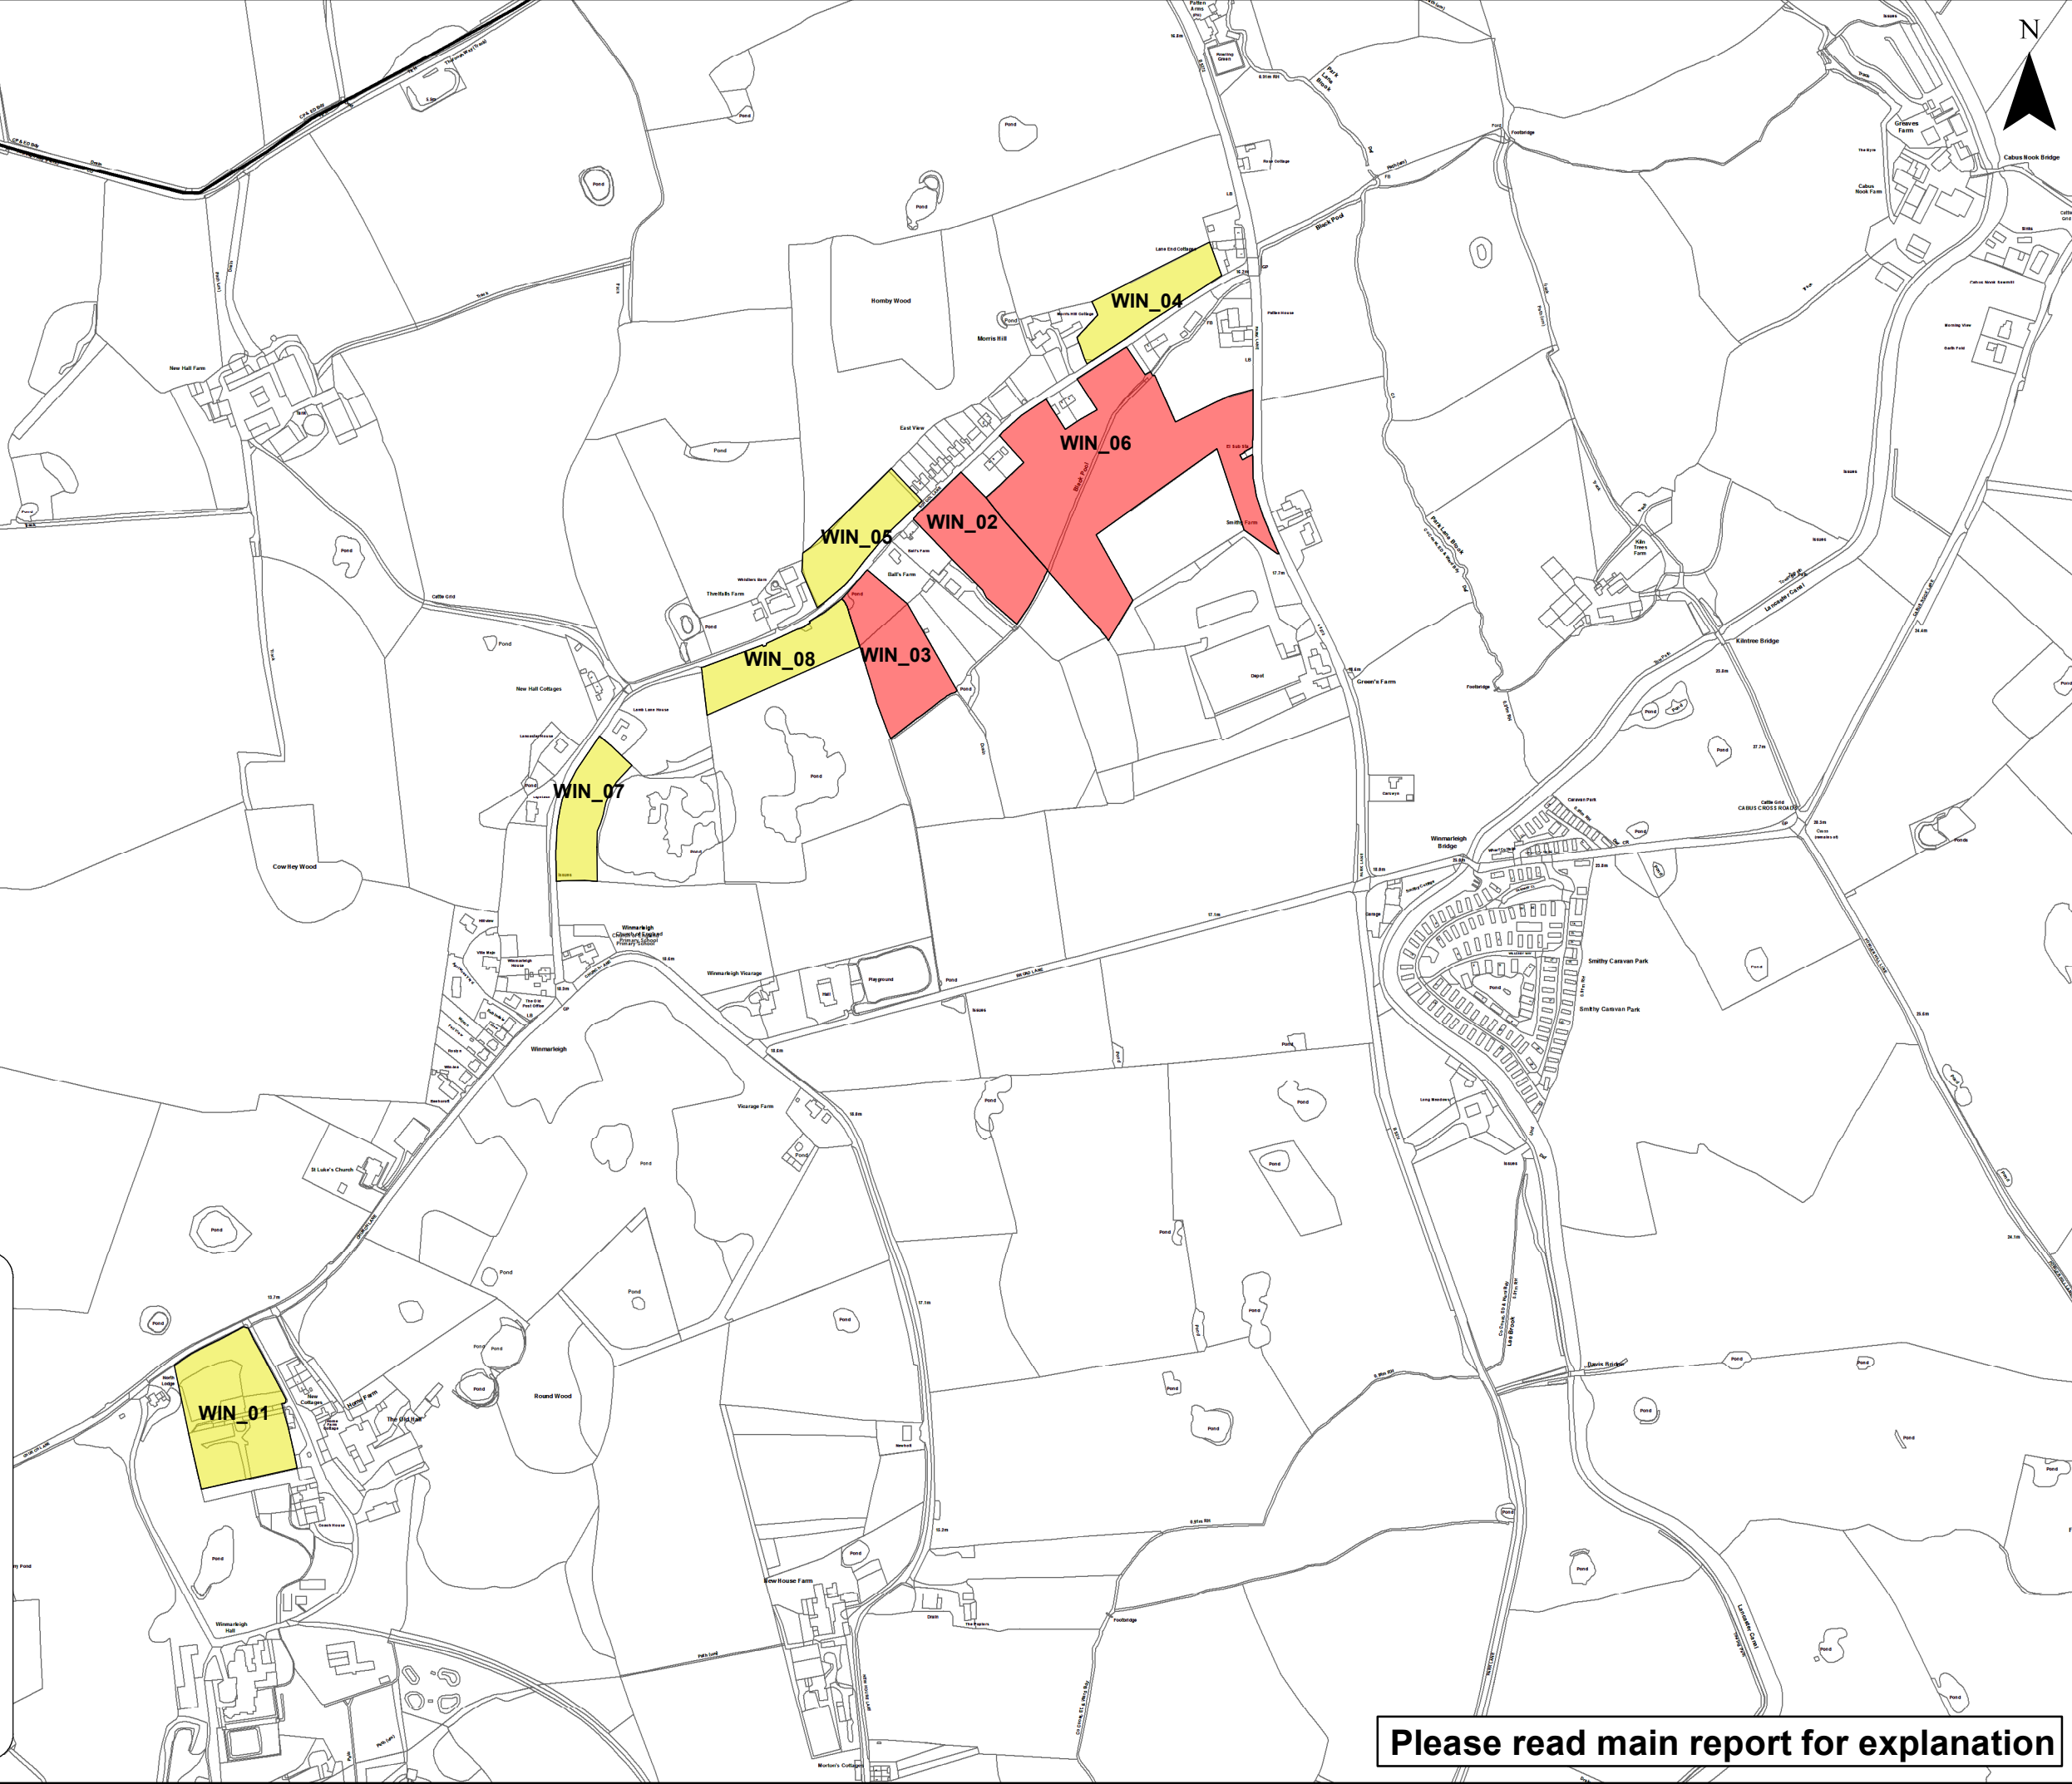

Winmarleigh

2017 SHLAA Sites

-  Complete
-  Under Construction
-  Technical Commencement
-  Planning Permission
-  Minded to Approve (MTA)
-  Sieved Out
-  Final Site

Please read main report for explanation