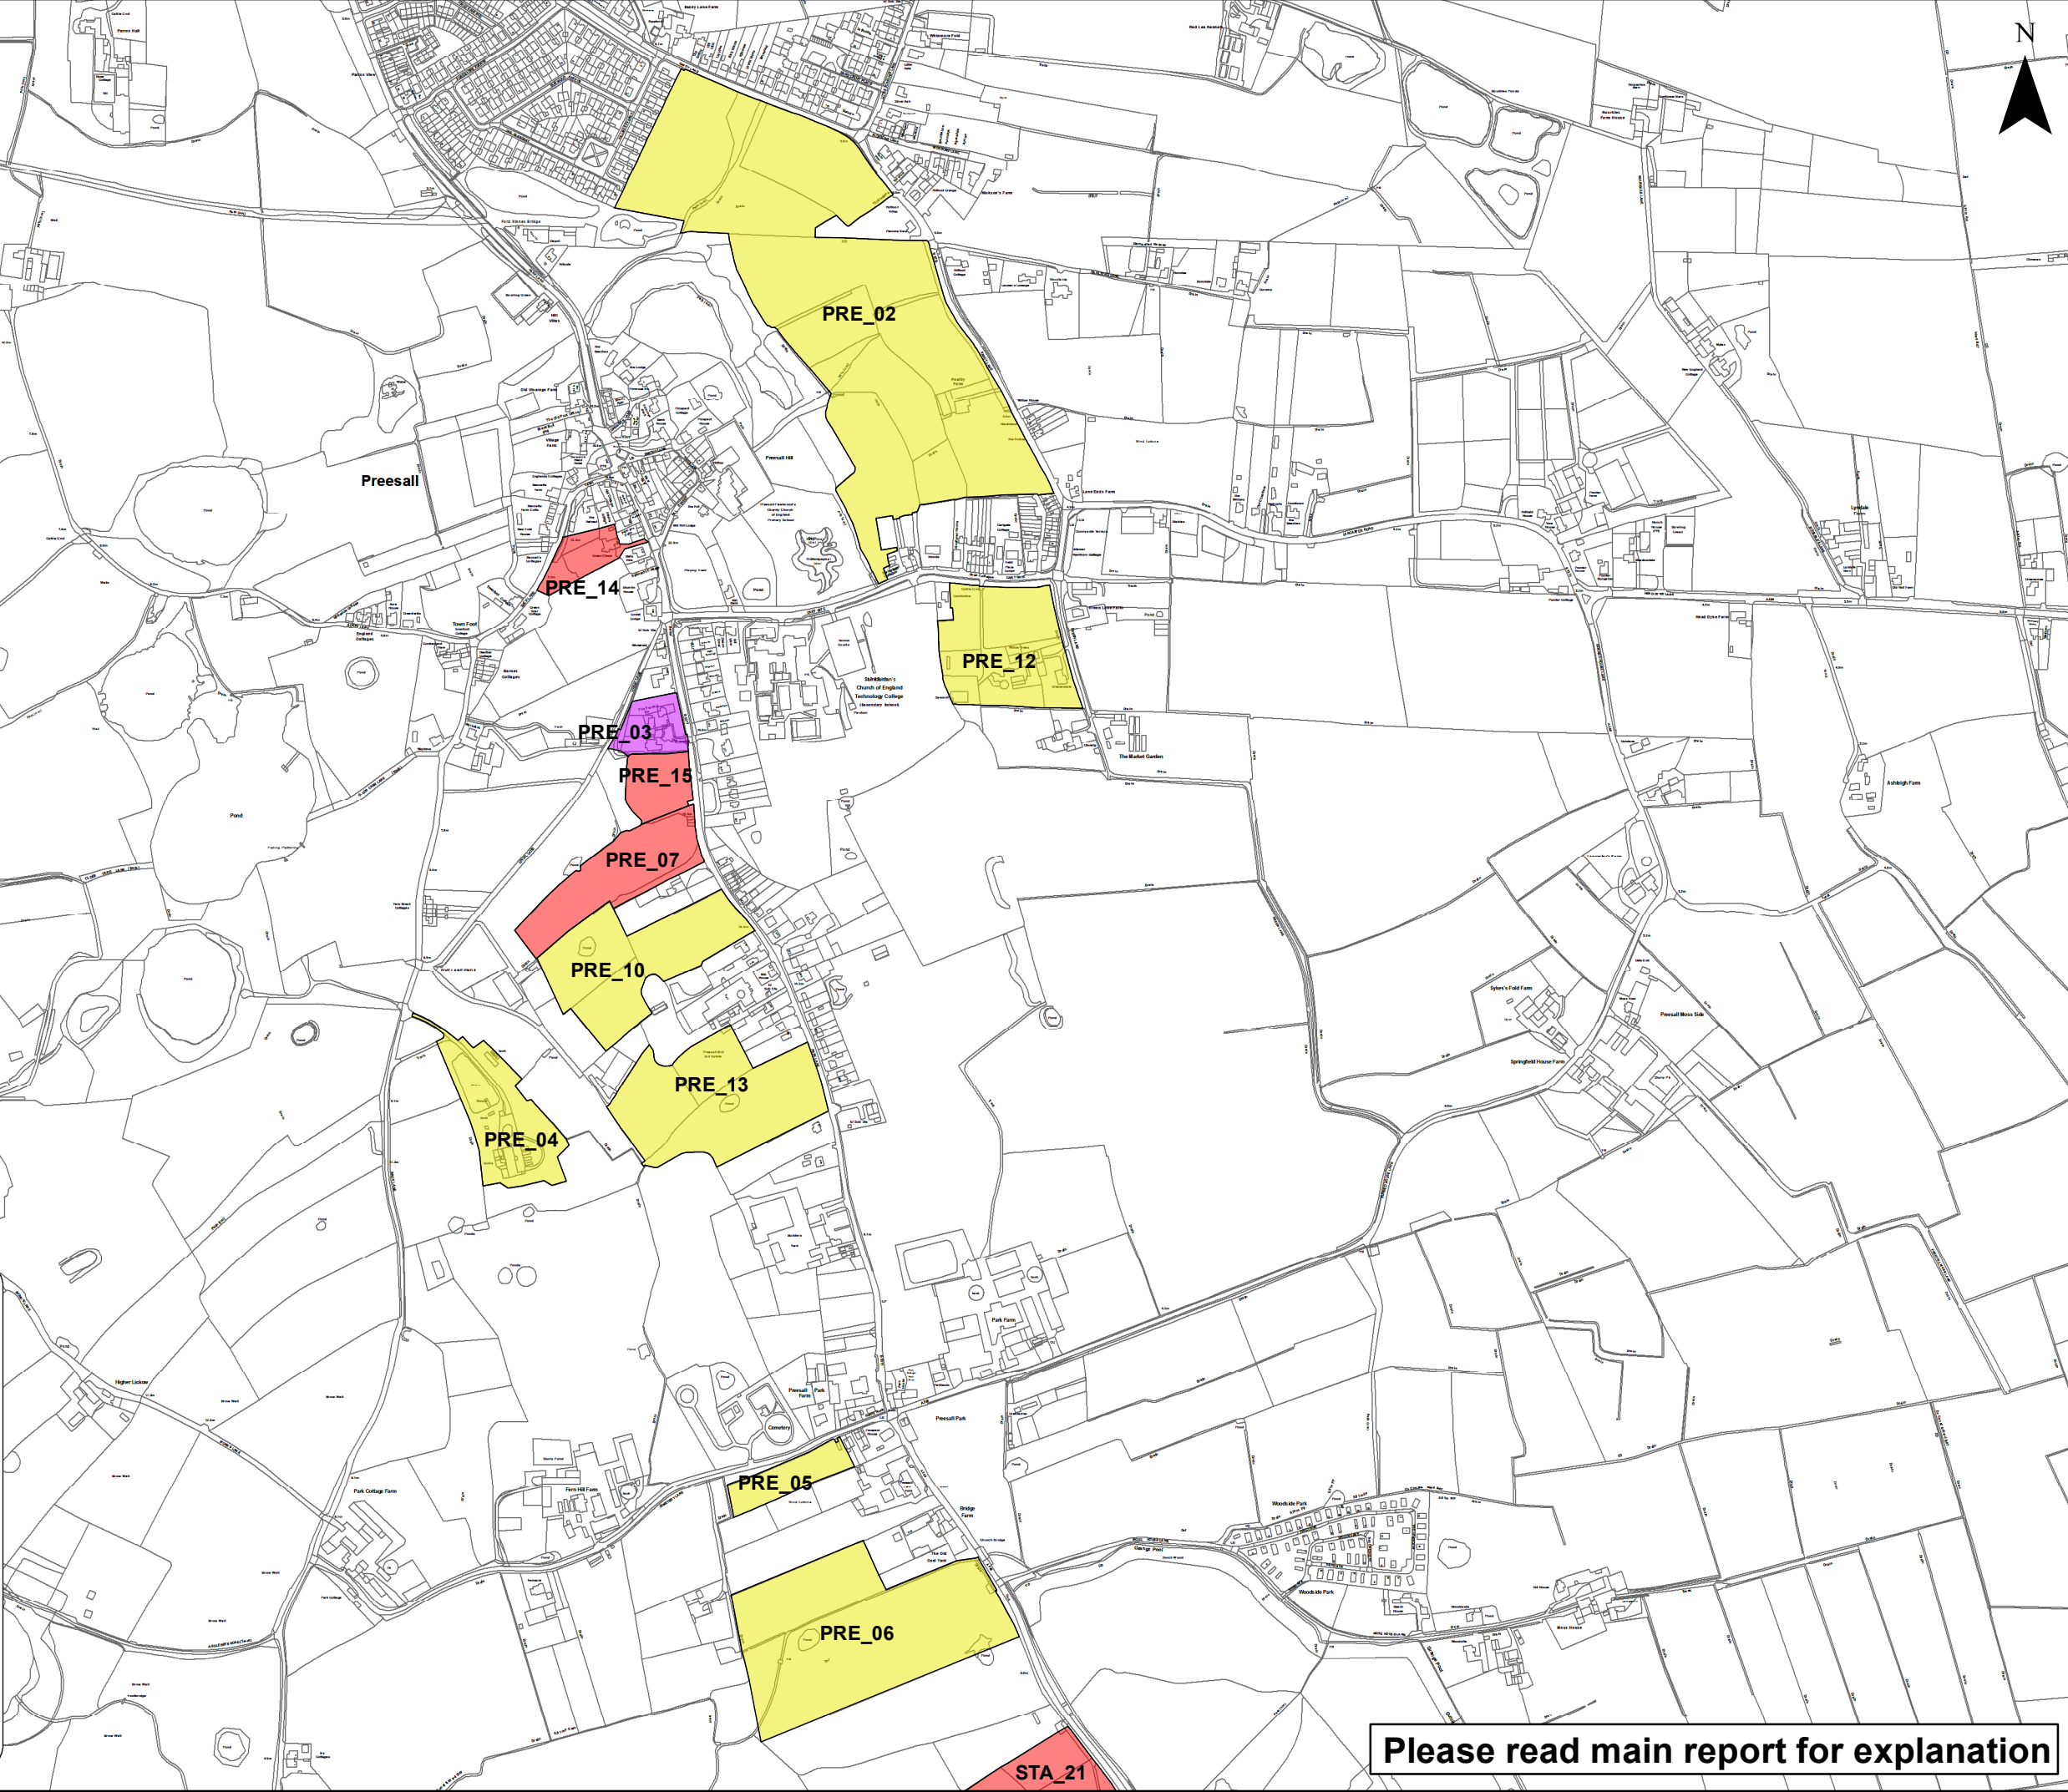

# Preesall Hill

### 2017 SHLAA Sites

-  Complete
-  Under Construction
-  Technical Commencement
-  Planning Permission
-  Minded to Approve (MTA)
-  Sieved Out
-  Final Site

**Please read main report for explanation**