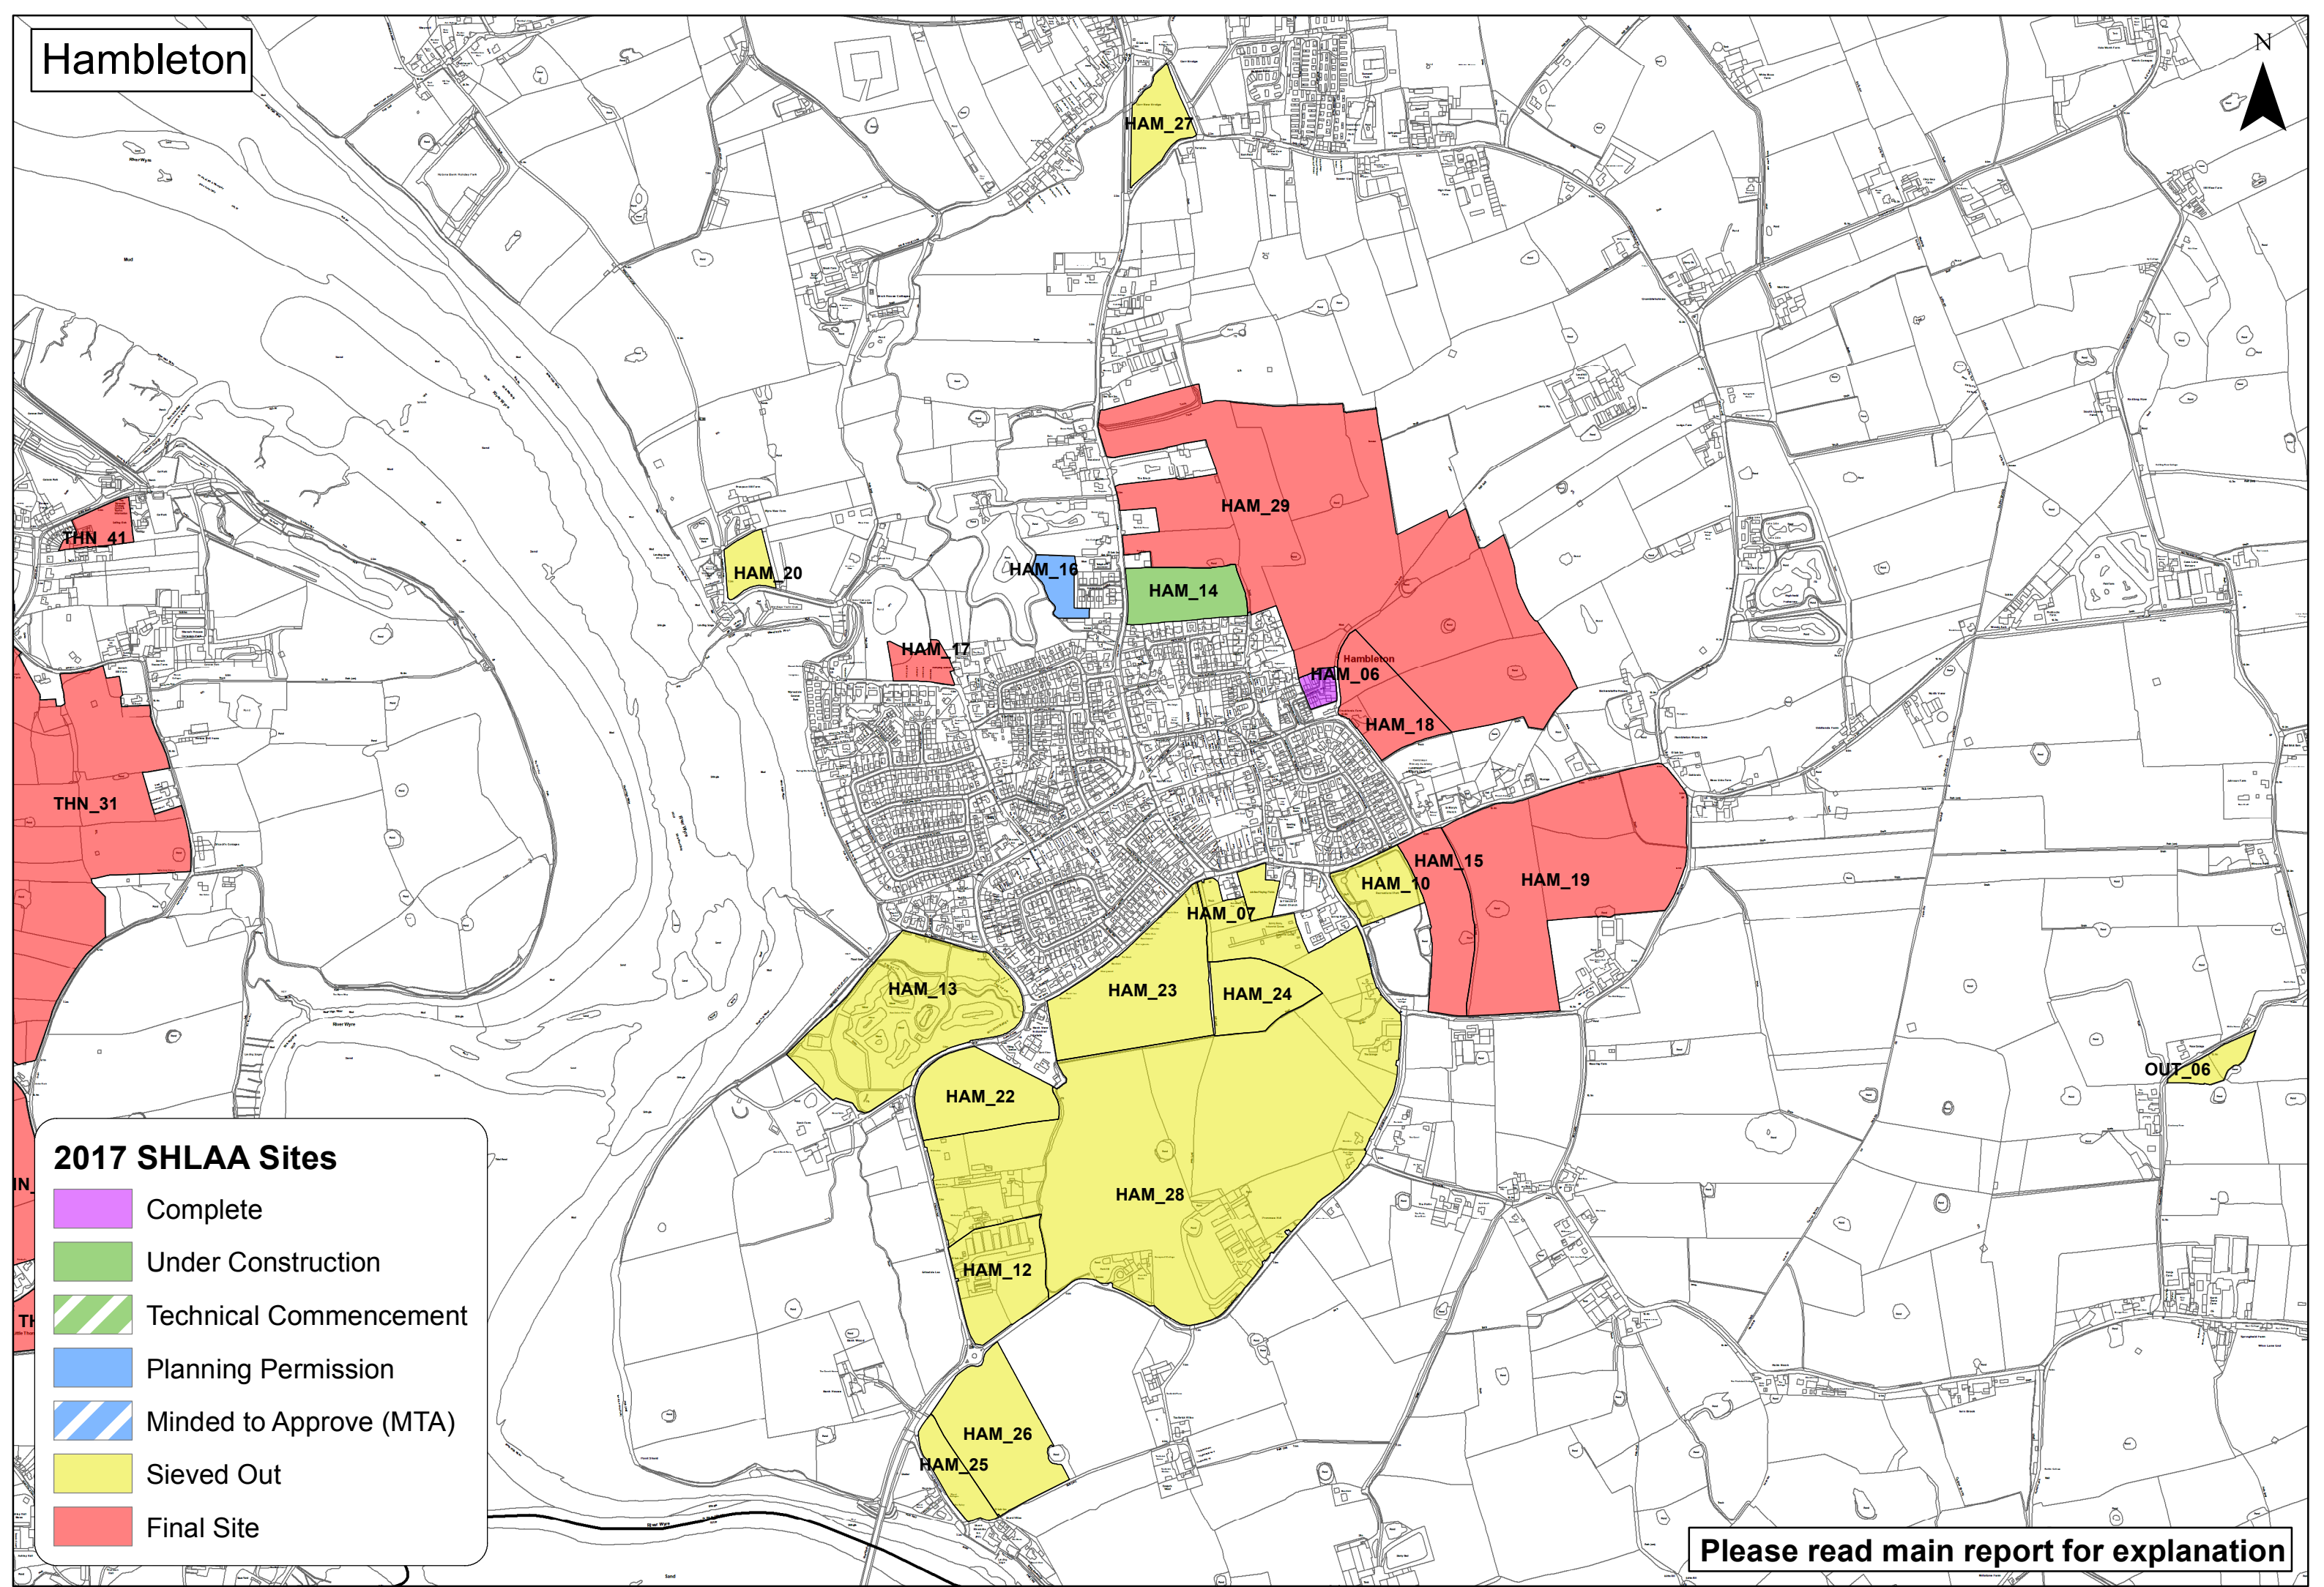

Hambleton

2017 SHLAA Sites

-  Complete
-  Under Construction
-  Technical Commencement
-  Planning Permission
-  Minded to Approve (MTA)
-  Sieved Out
-  Final Site

Please read main report for explanation