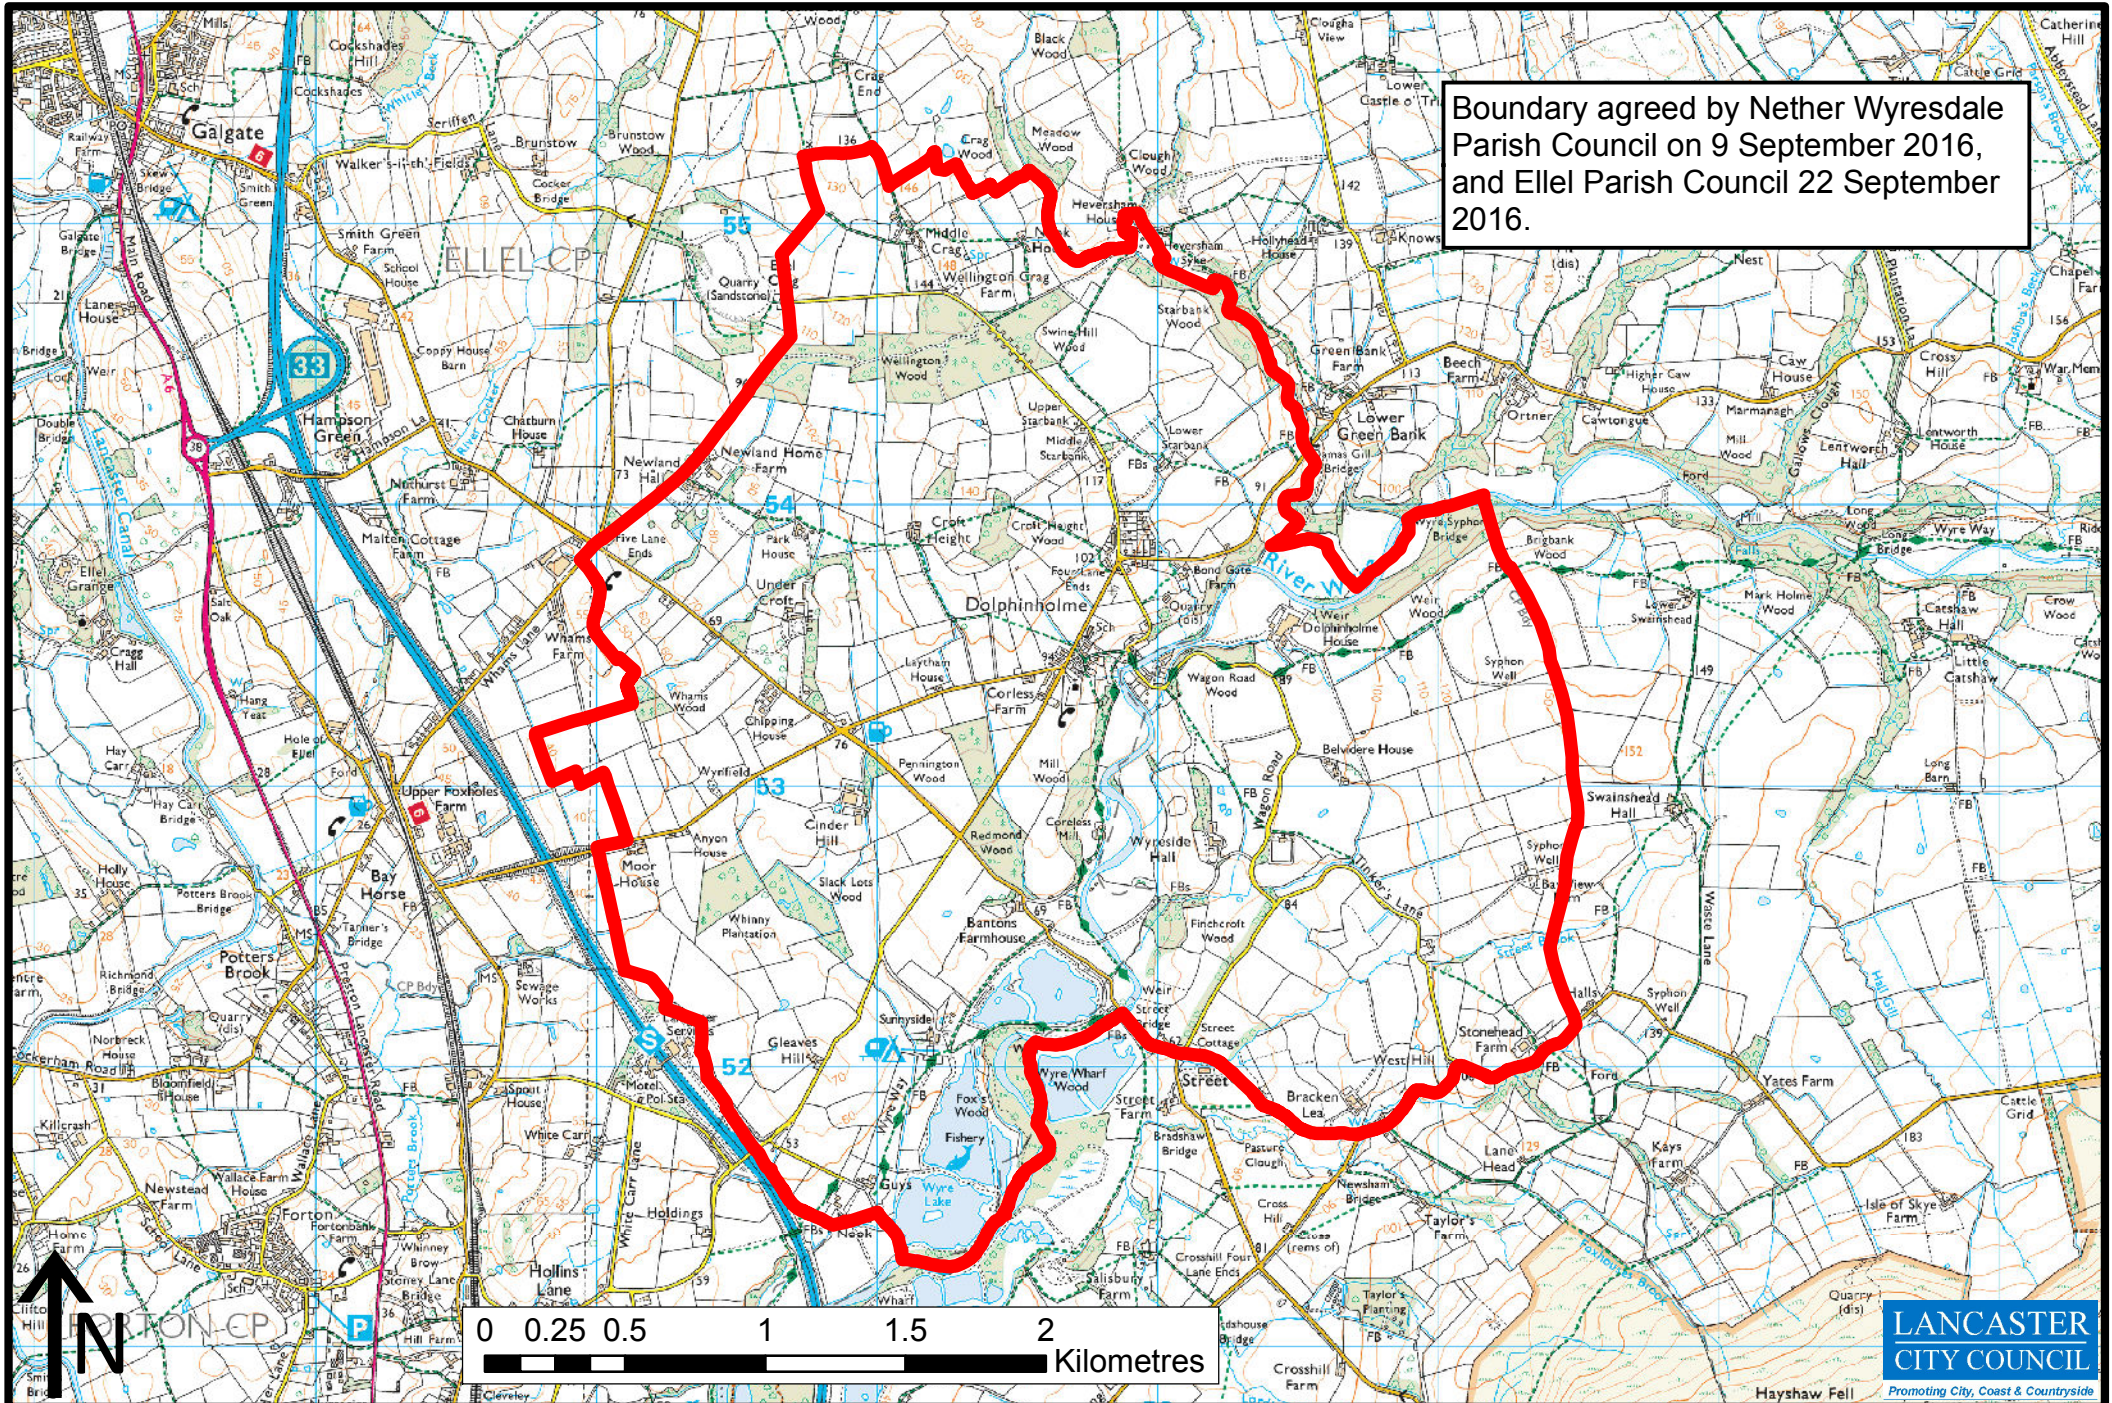

Dolphinholme Neighbourhood Plan Area

Boundary agreed by Nether Wyresdale Parish Council on 9 September 2016, and Ellel Parish Council 22 September 2016.