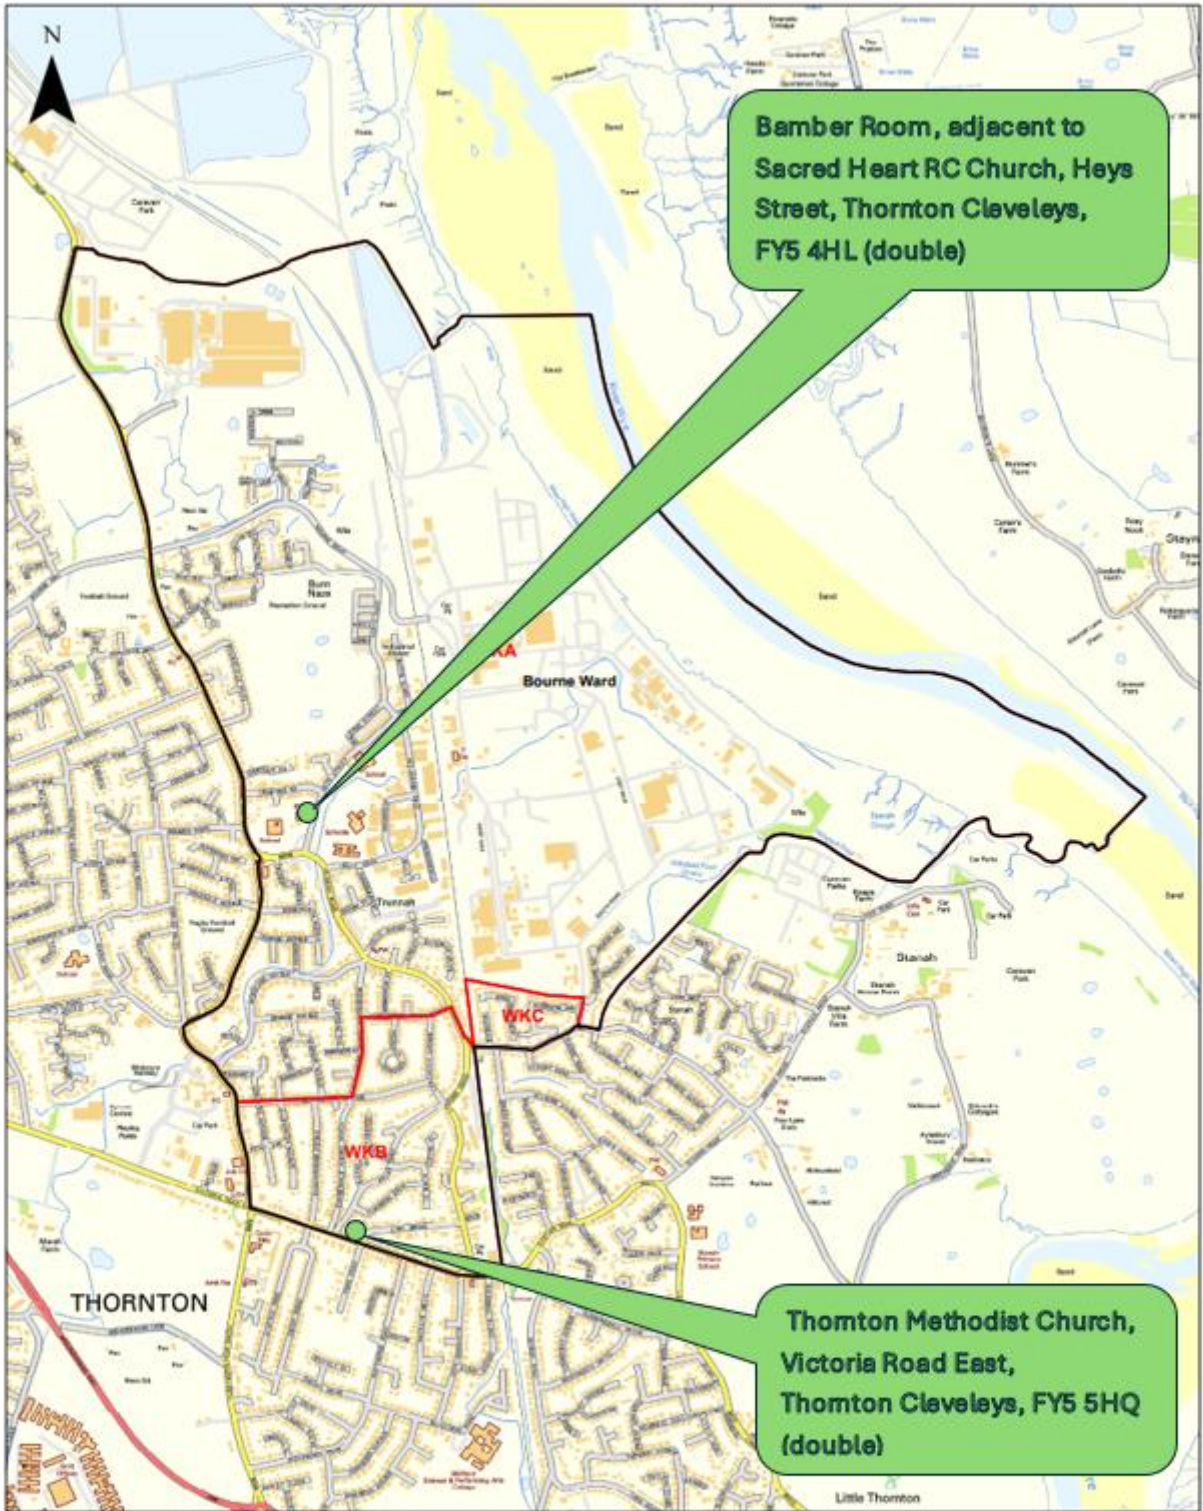

BOURNE WARD

● existing polling station – no proposed change