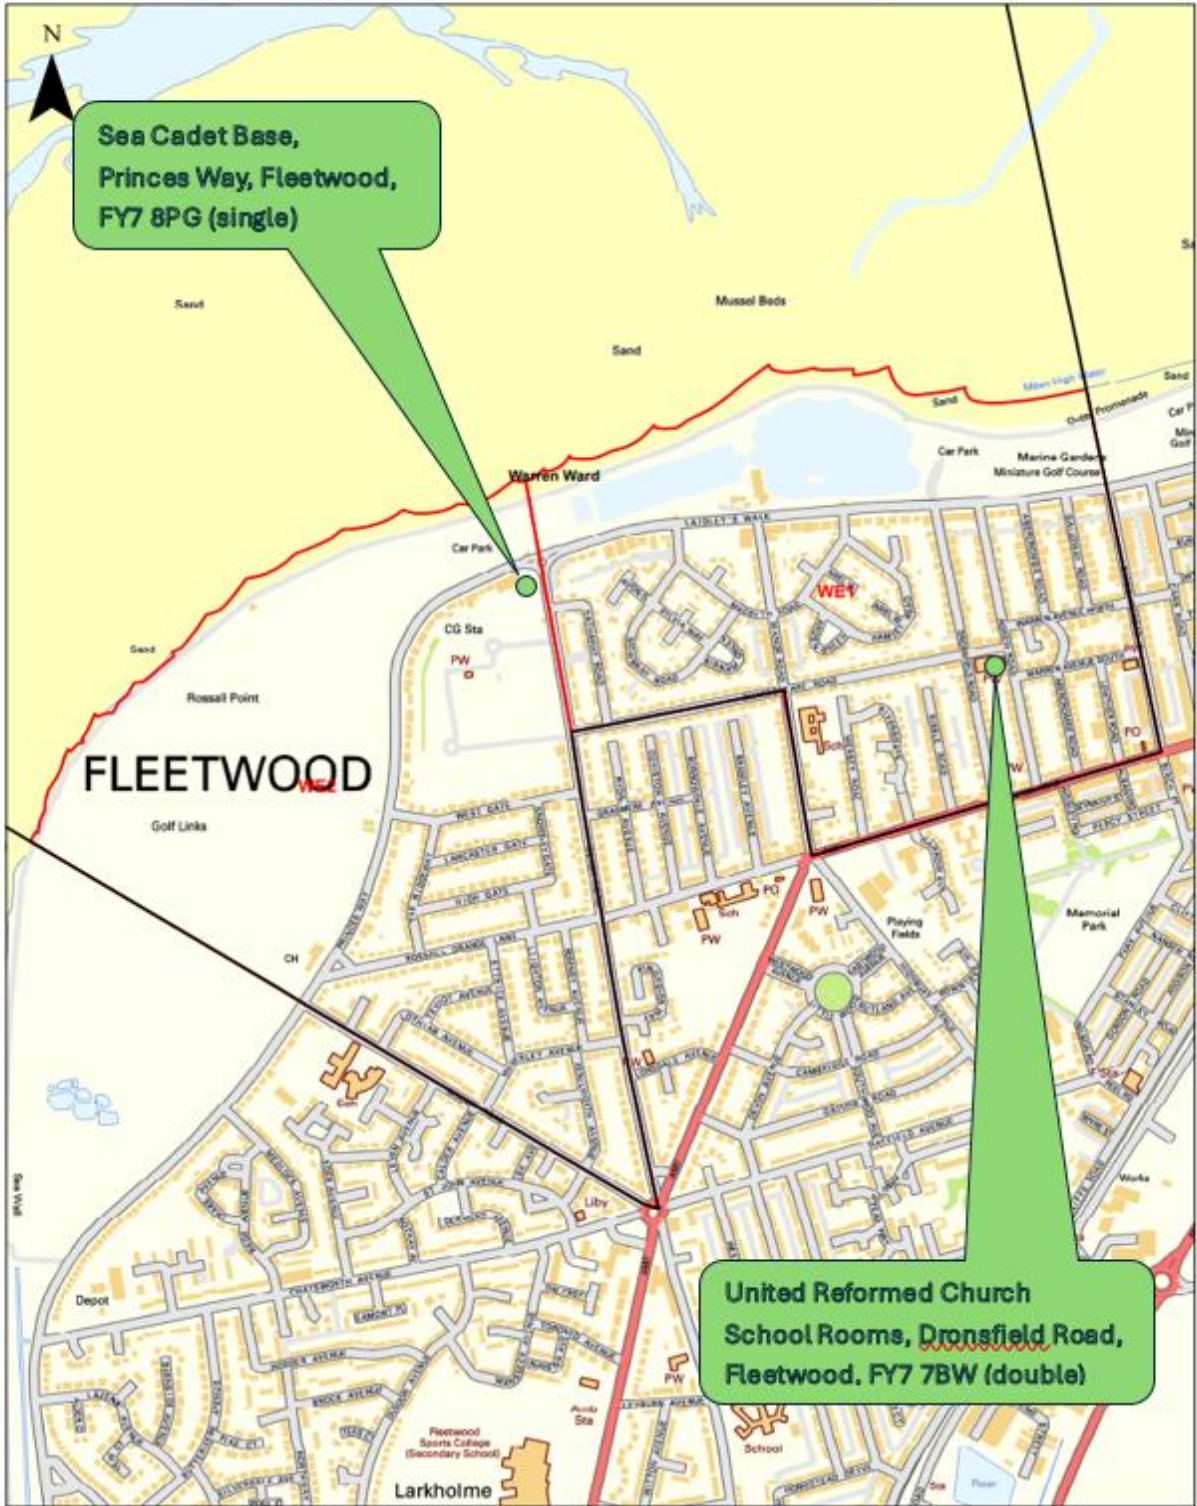

Westview Community Association, 2 Eden Street, Fleetwood. FY7 8DH

Fleetwood Hall Care Home, Chatsworth Avenue, FY7 8RW

Lighthouse View, Chatsworth Avenue, FY7 8SF

West View Health Village, Broadway, FY7 8GU

Larkholme Community Centre, Cartmel Avenue, FY7 8NF

Fleetwood Rugby Union Club, Melbourne Avenue, FY7 8AY.

Fleetwood Cricket & Social Club, Fleetwood Road, Broadwater, Fleetwood, FY7 8AS

- existing polling station – no proposed change
- existing polling station – seeking alternative
- alternatives considered

WARREN WARD

● existing polling station – no proposed change

BRECK WARD

**Poulton-le-Fyde
Community Hall,
3 Vicarage Road, FY6 7BE
(triple)**

CARLETON WARD

 existing polling station – no proposed change

This map is reproduced from Ordnance Survey material with the permission of Ordnance Survey on behalf of the Controller of Her Majesty's Stationery Office © Crown copyright. Unauthorised reproduction infringes Crown copyright and may lead to prosecution or civil proceedings.
Wyre Council Licence Number: 100118720 2014