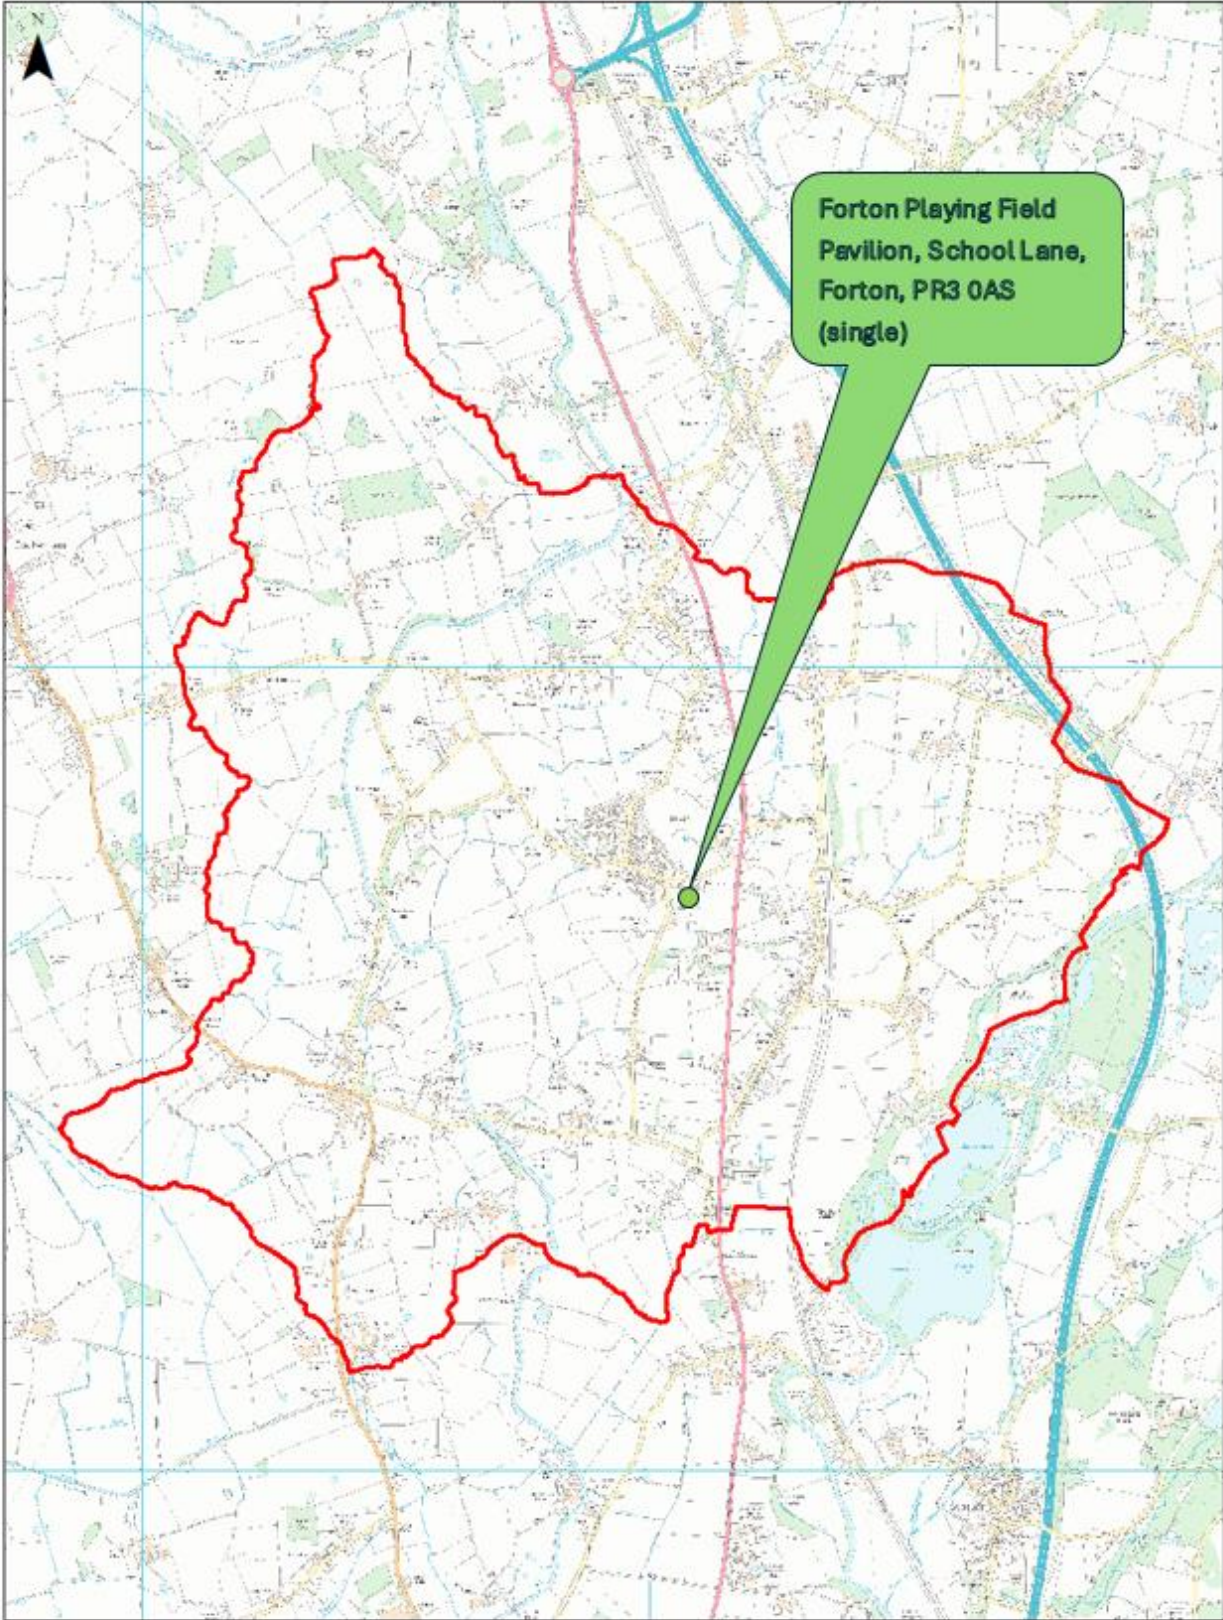

WYRESDALE - WZB

Polling District - WZB

existing polling station – no proposed change