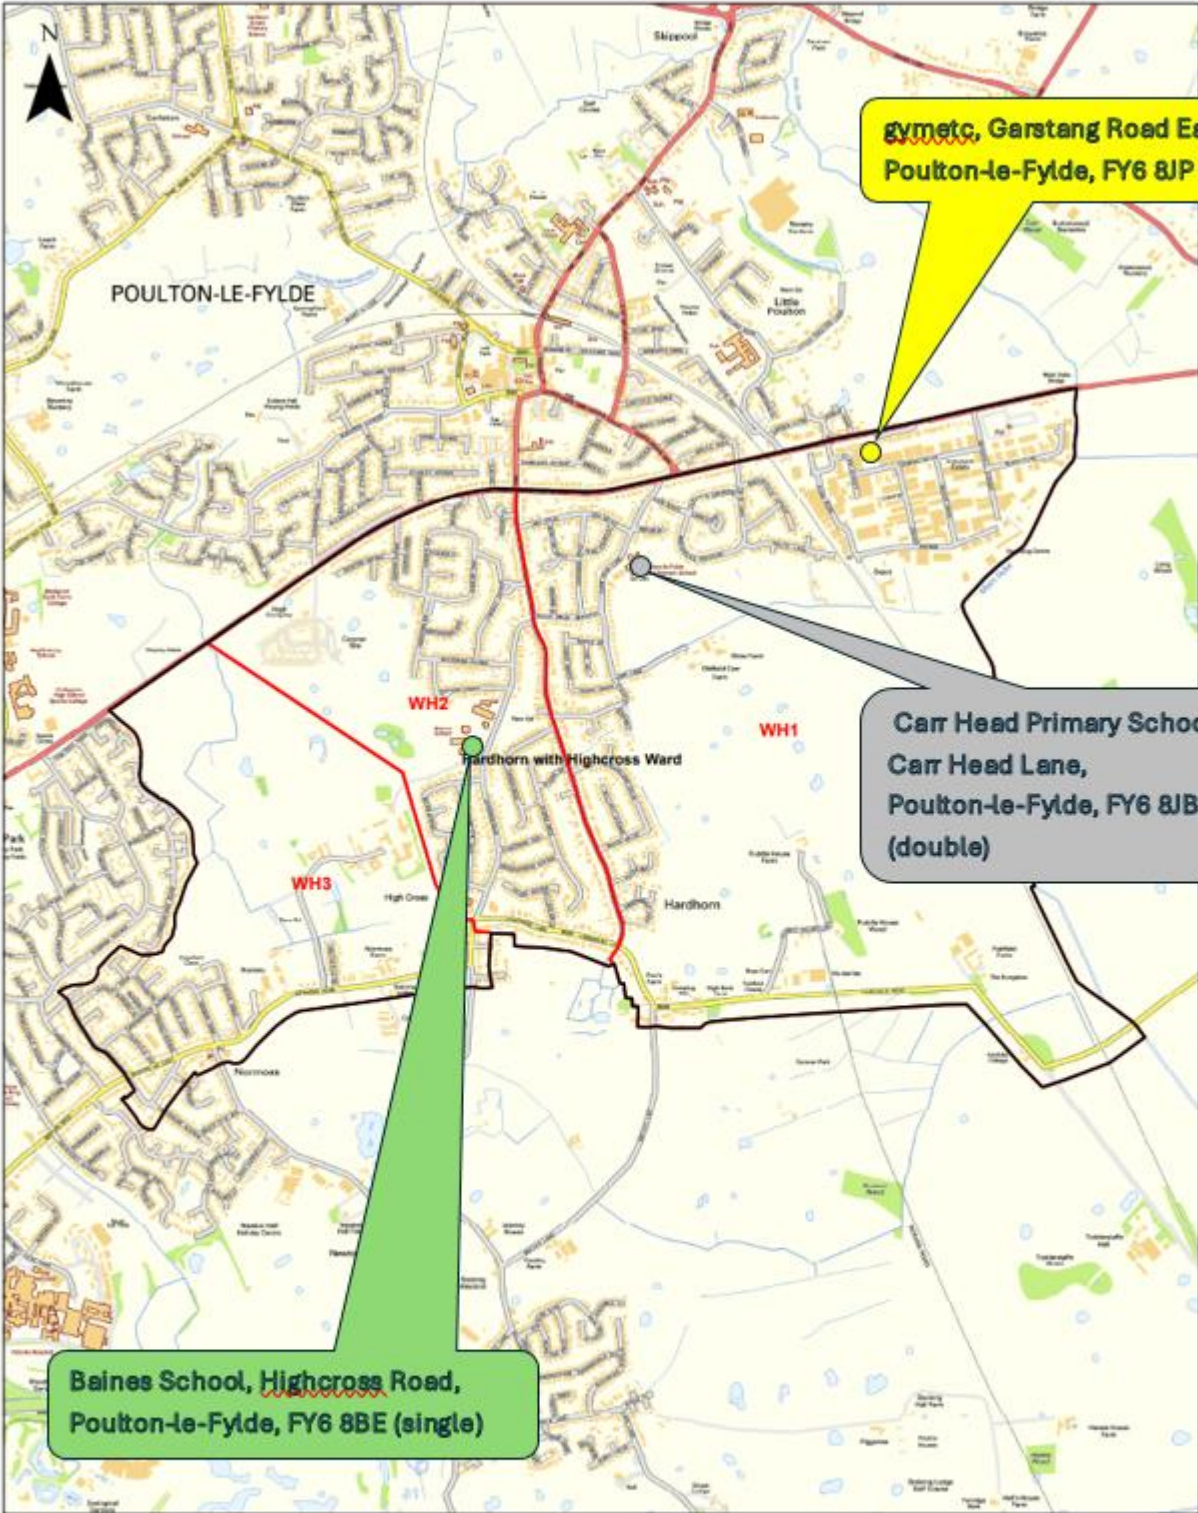

HARDHORN WITH HIGHCROSS WARD

- existing polling station – no proposed change
- existing polling station – seeking alternative
- alternatives considered