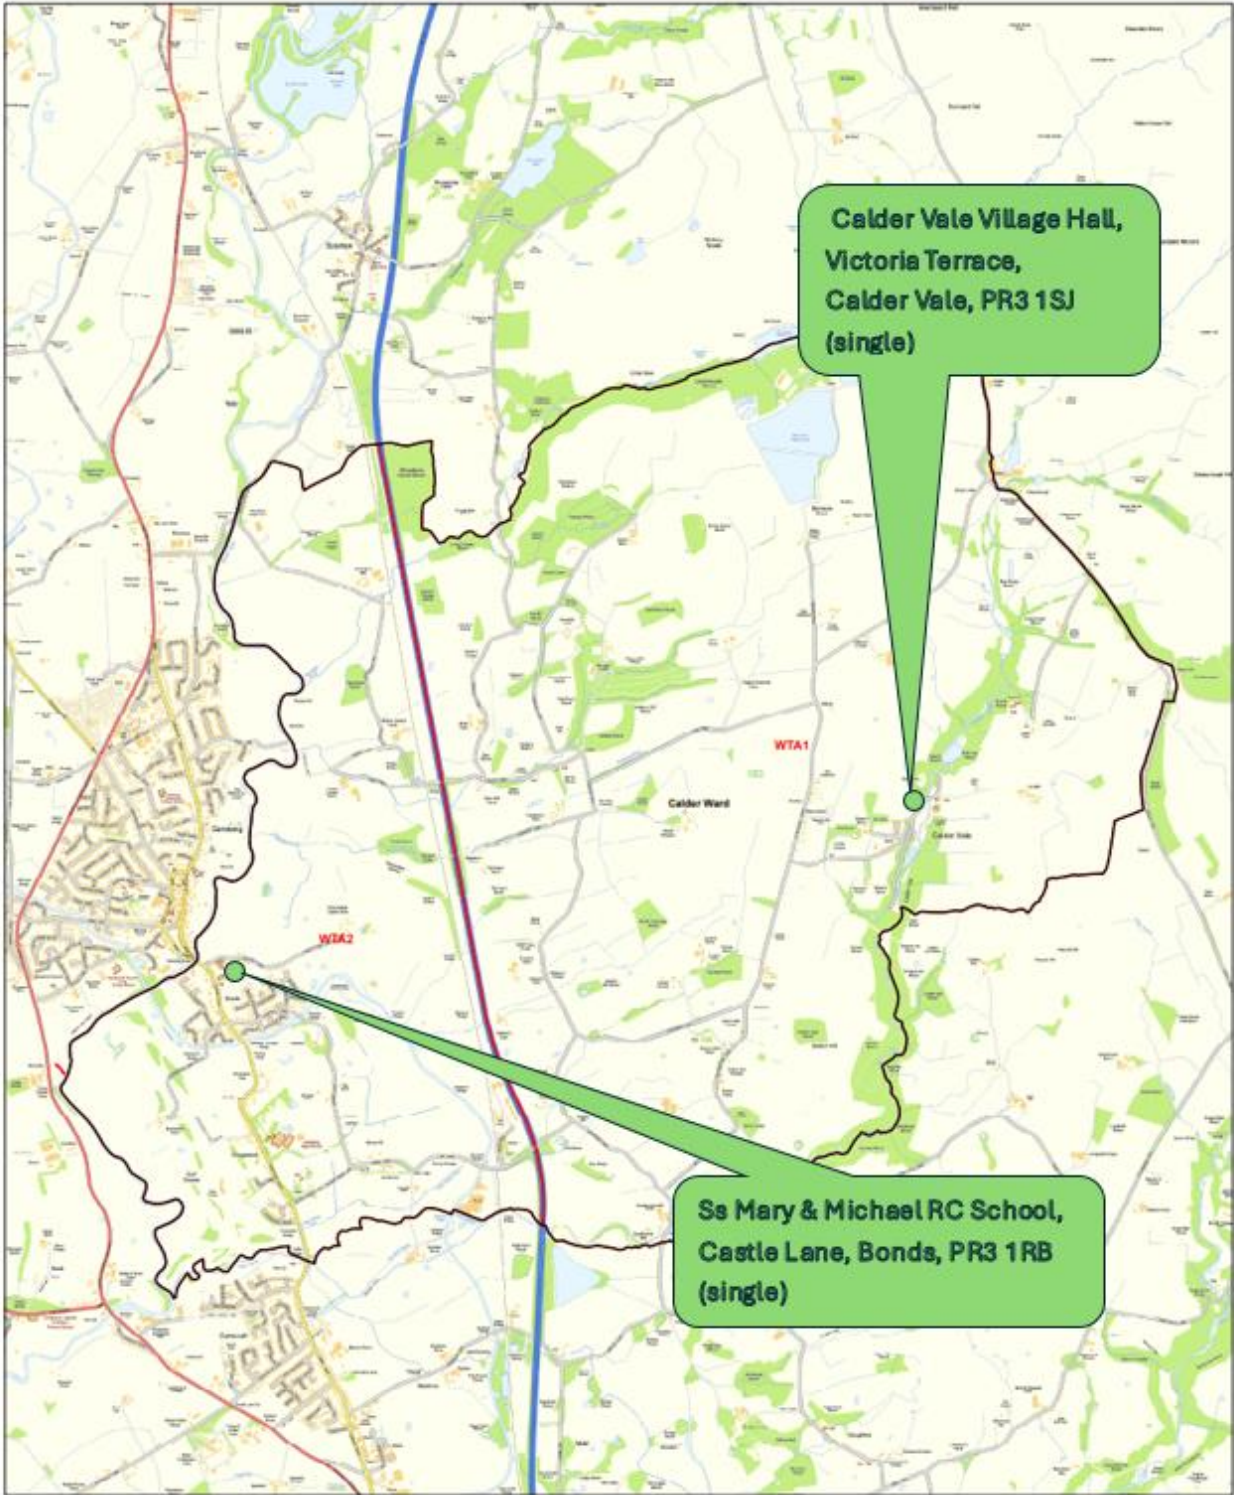

CALDER WARD

● existing polling station – no proposed change