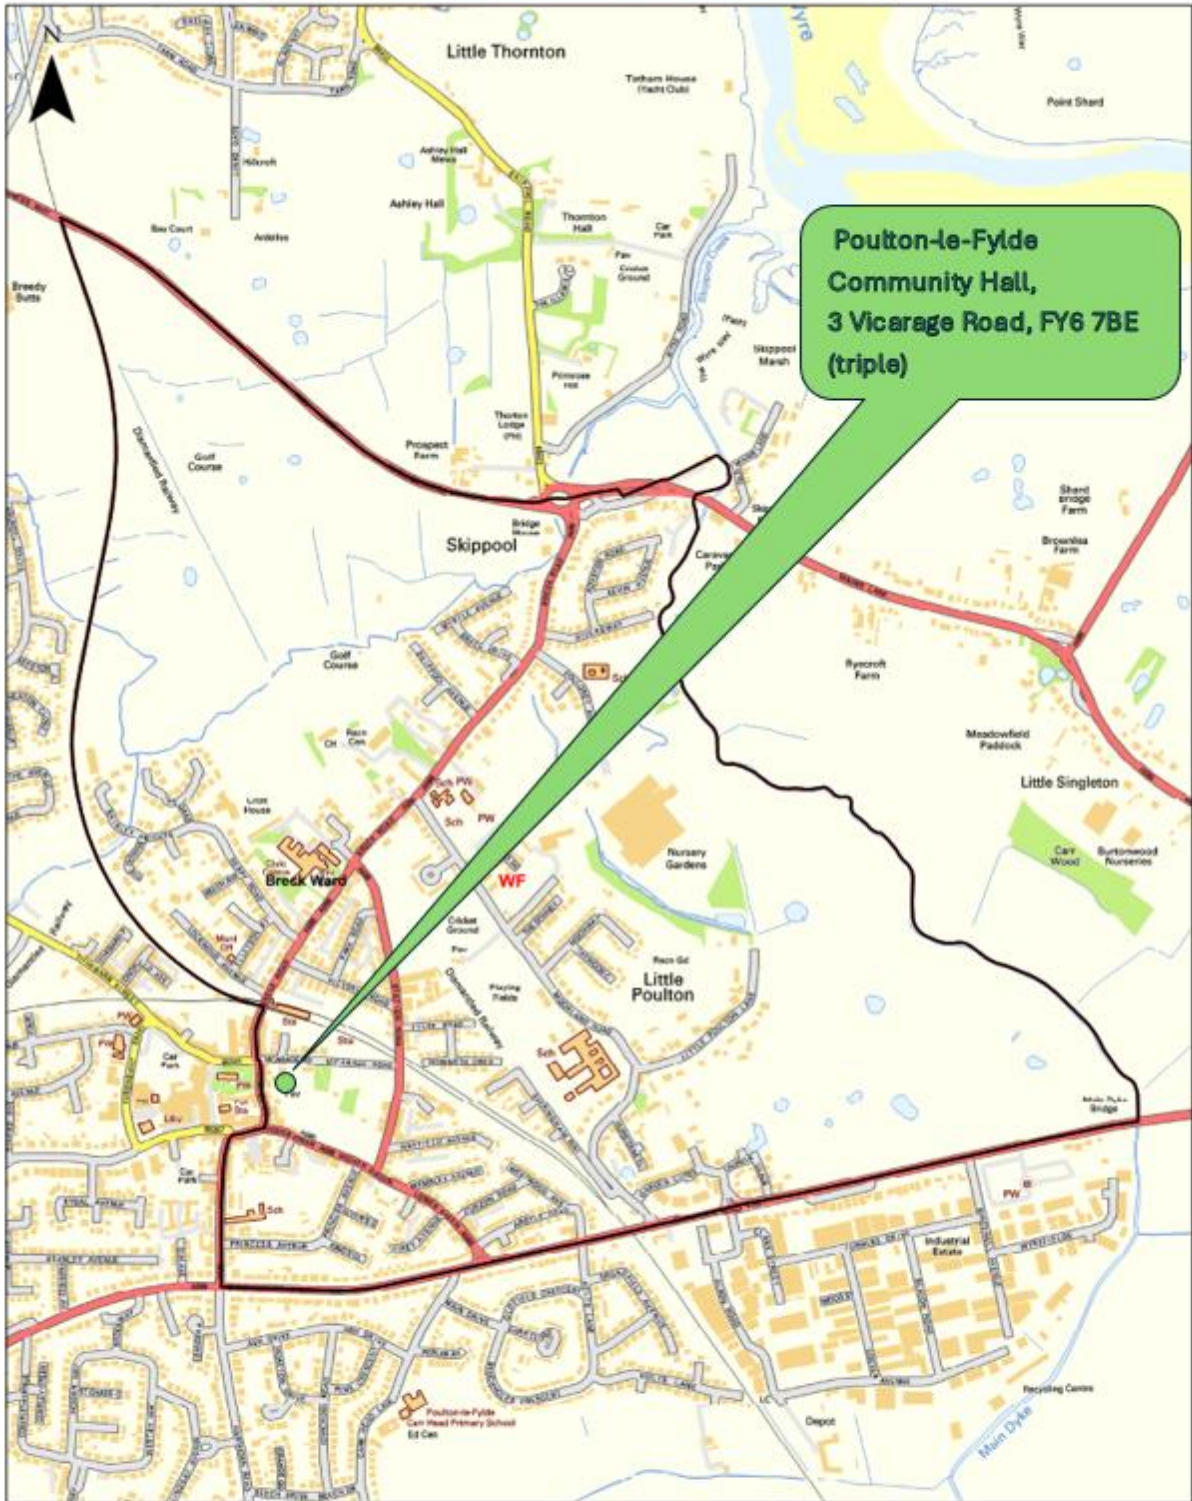

Westview Community Association, 2 Eden Street, Fleetwood. FY7 8DH

Fleetwood Hall Care Home, Chatsworth Avenue, FY7 8RW

Lighthouse View, Chatsworth Avenue, FY7 8SF

West View Health Village, Broadway, FY7 8GU

Larkholme Community Centre, Cartmel Avenue, FY7 8NF

Fleetwood Rugby Union Club, Melbourne Avenue, FY7 8AY.

Fleetwood Cricket & Social Club, Fleetwood Road, Broadwater, Fleetwood, FY7 8AS

- existing polling station – no proposed change
- existing polling station – seeking alternative
- alternatives considered

WARREN WARD

● existing polling station – no proposed change

BRECK WARD

**Poulton-le-Fyde
Community Hall,
3 Vicarage Road, FY6 7BE
(triple)**

CARLETON WARD

 existing polling station – no proposed change

This map is reproduced from Ordnance Survey material with the permission of Ordnance Survey on behalf of the Controller of Her Majesty's Stationery Office © Crown copyright. Unauthorised reproduction infringes Crown copyright and may lead to prosecution or civil proceedings.
Wyre Council Licence Number: 100118720 2014