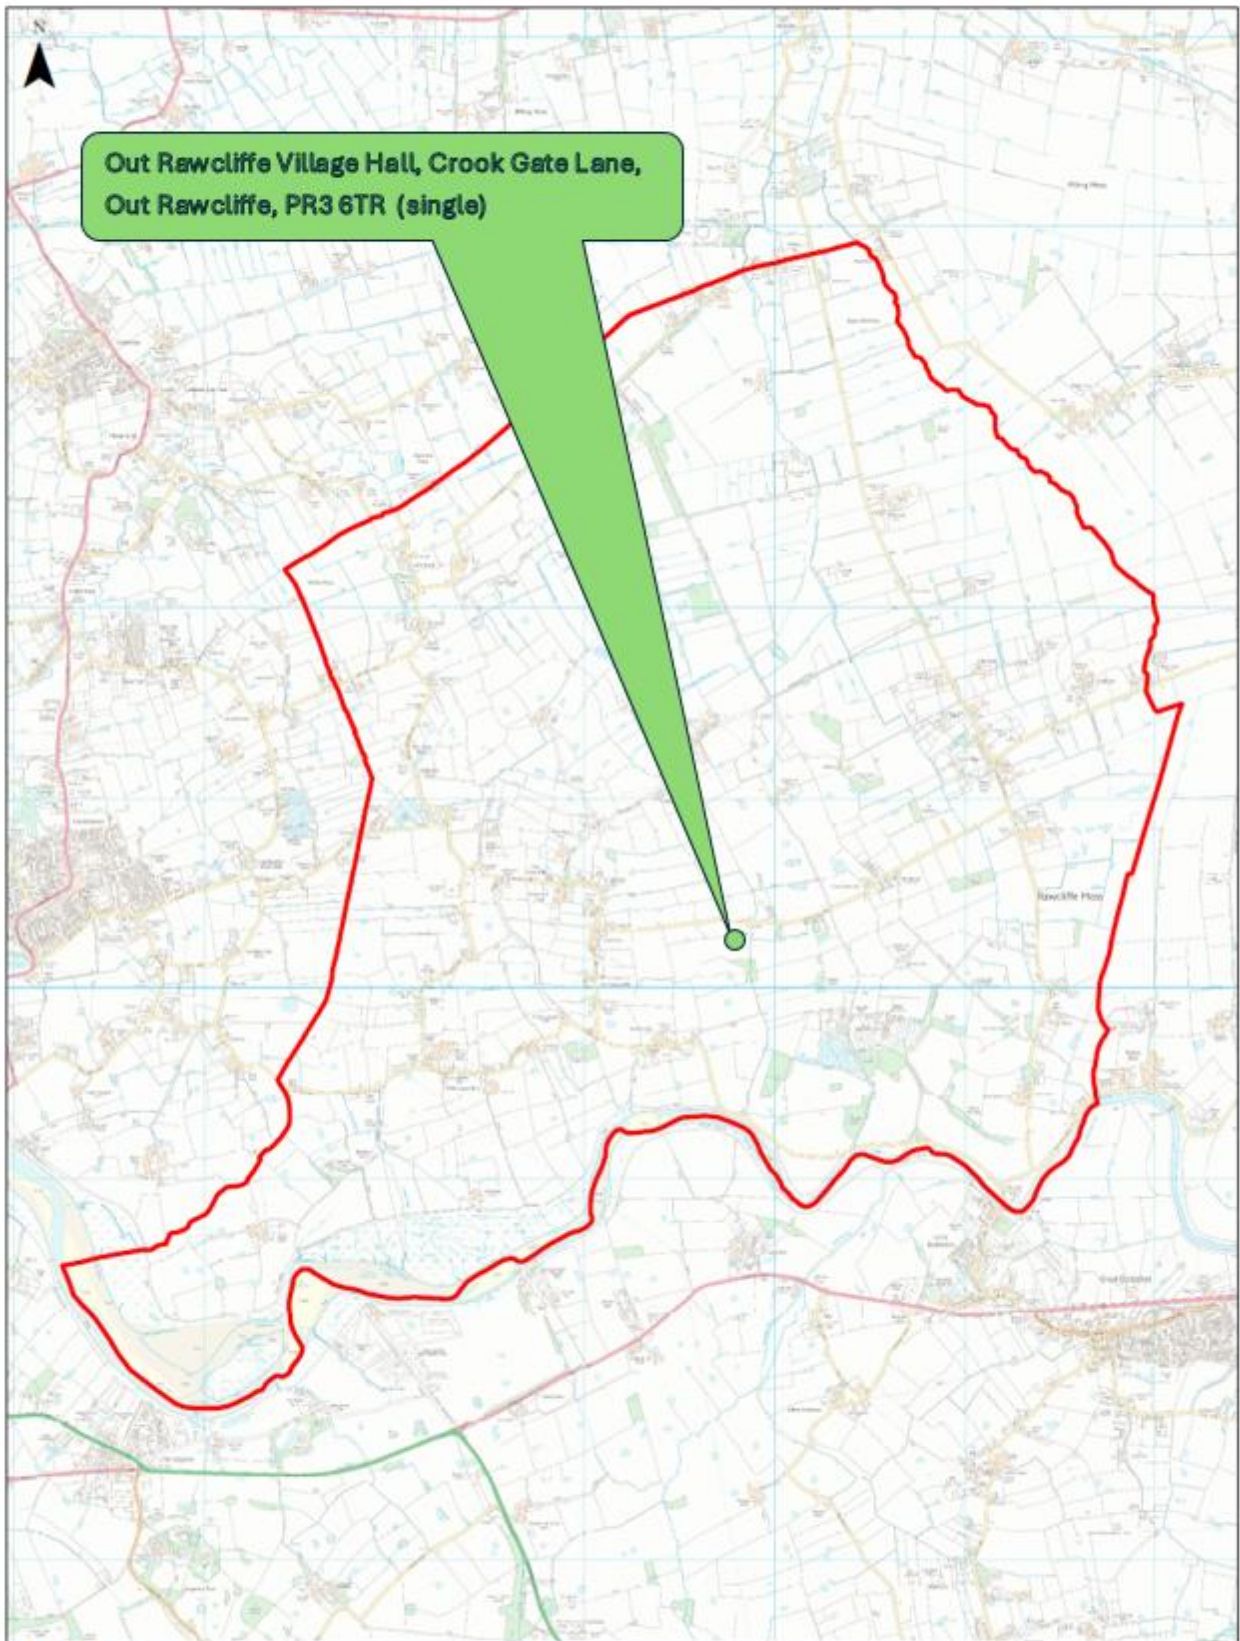

GREAT ECCLESTON - WVD

Polling District - WVD

existing polling station – no proposed change