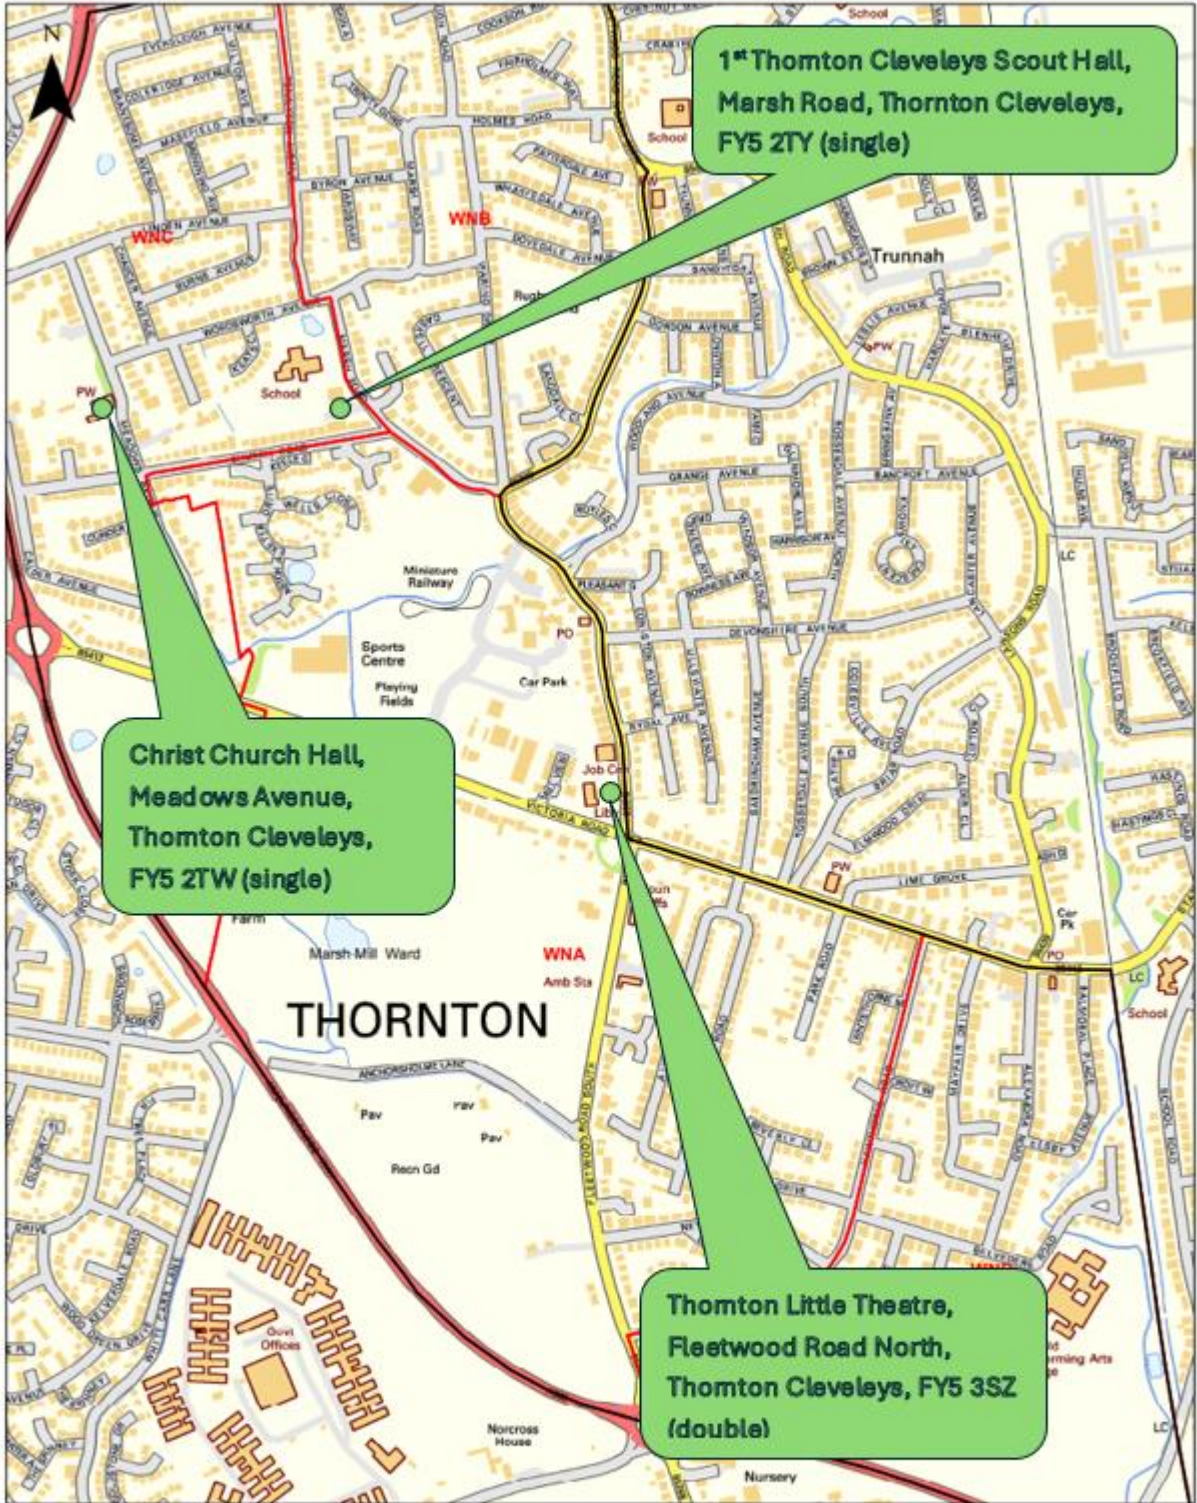

MARSH MILL WARD

existing polling station – no proposed change