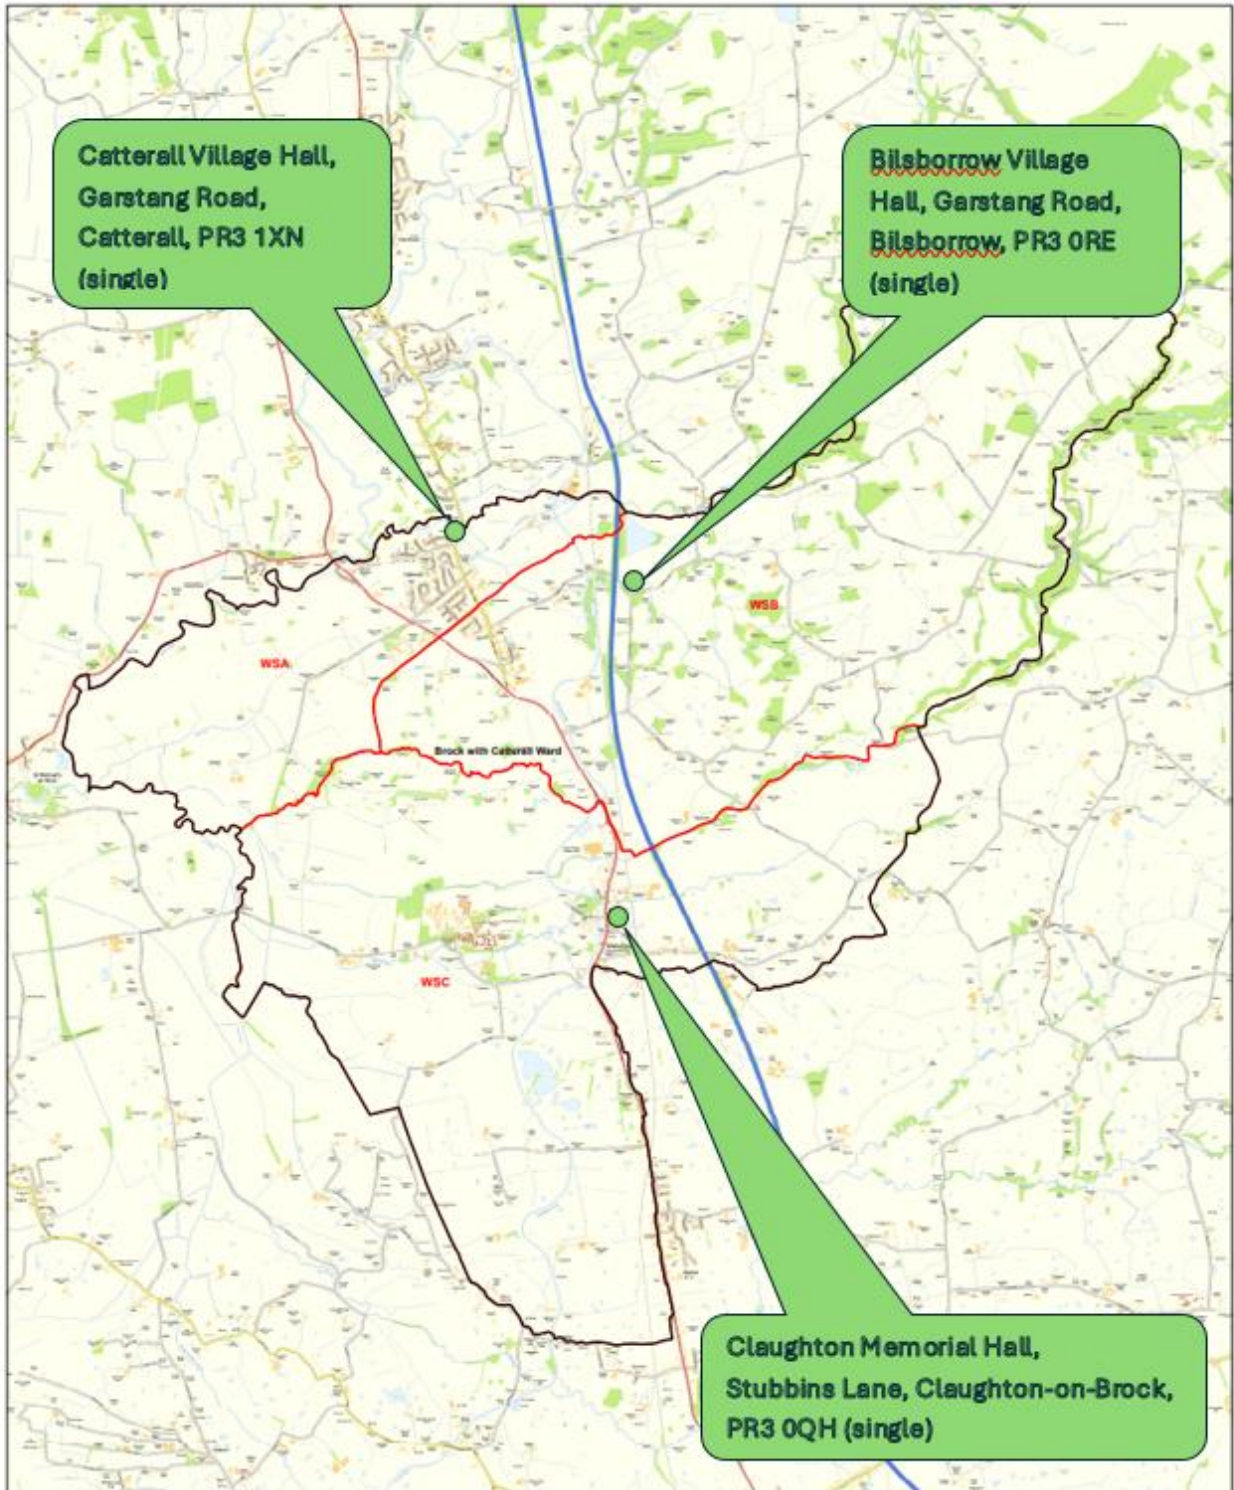

BROCK WITH CATTERALL WARD

● existing polling station – no proposed change