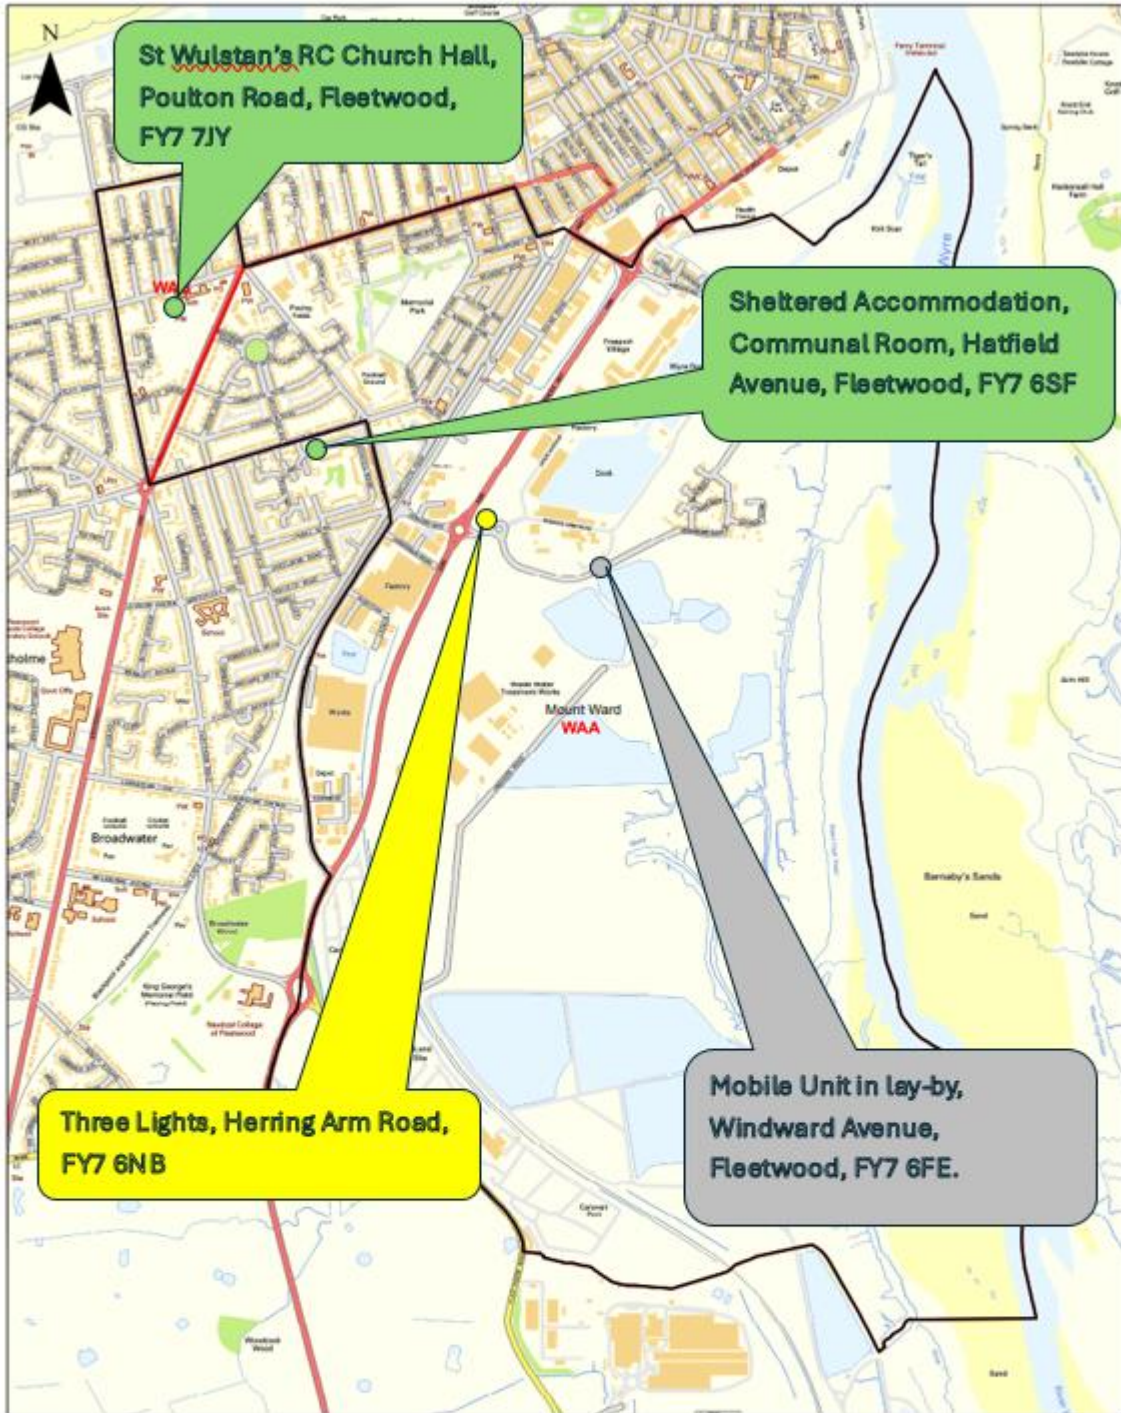

MOUNT WARD

- existing polling station – no proposed change
- existing polling station – seeking alternative
- alternatives considered