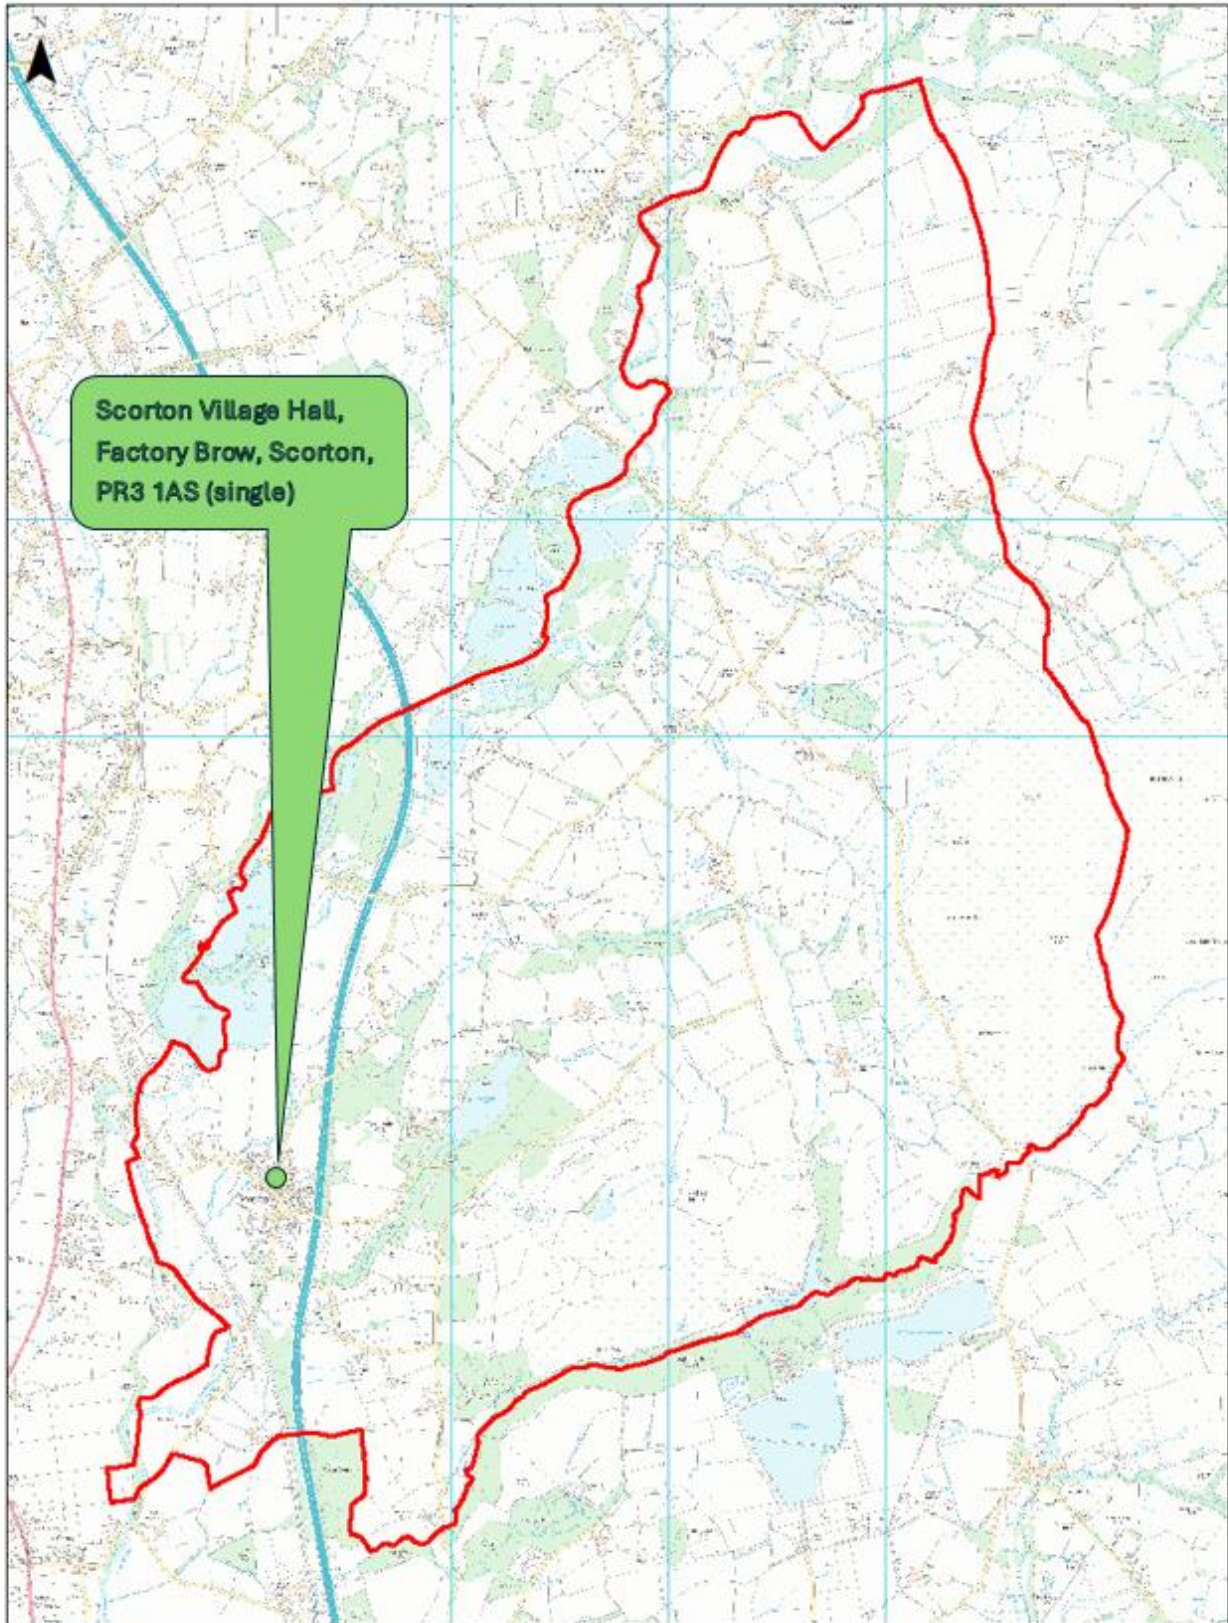

WYRESDALE - WZC

Polling District - WZC

existing polling station – no proposed change