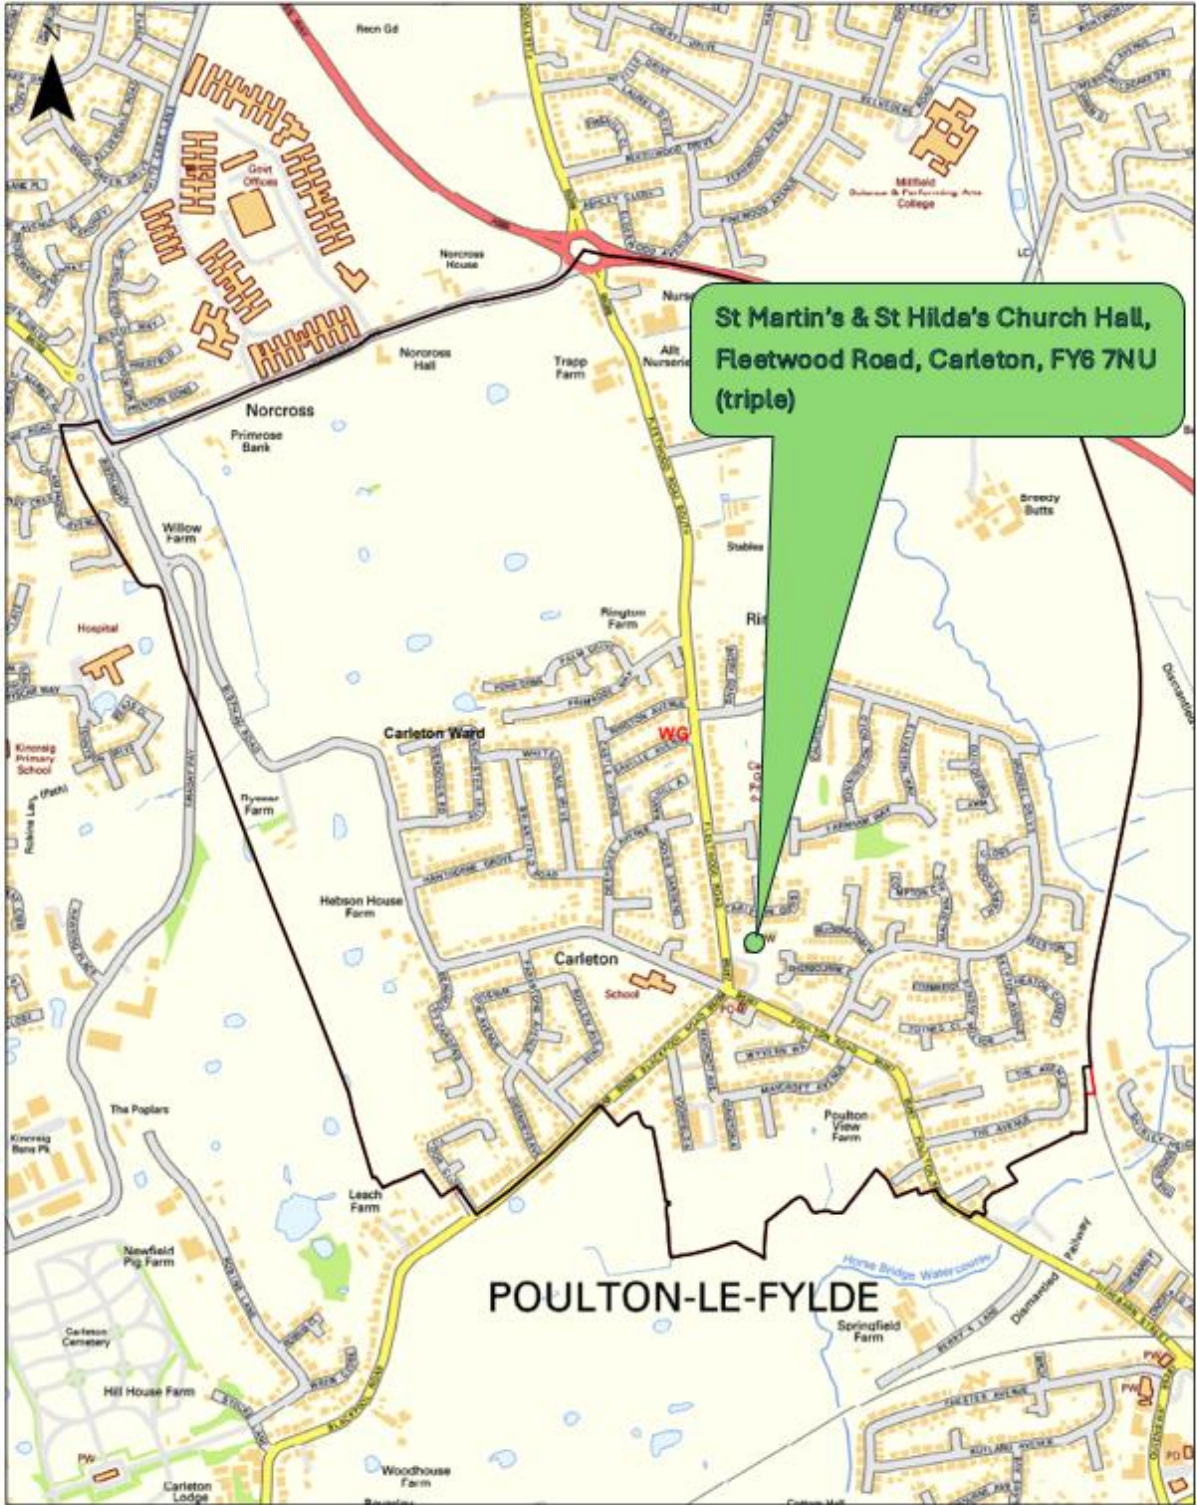

CARLETON WARD

existing polling station – no proposed change