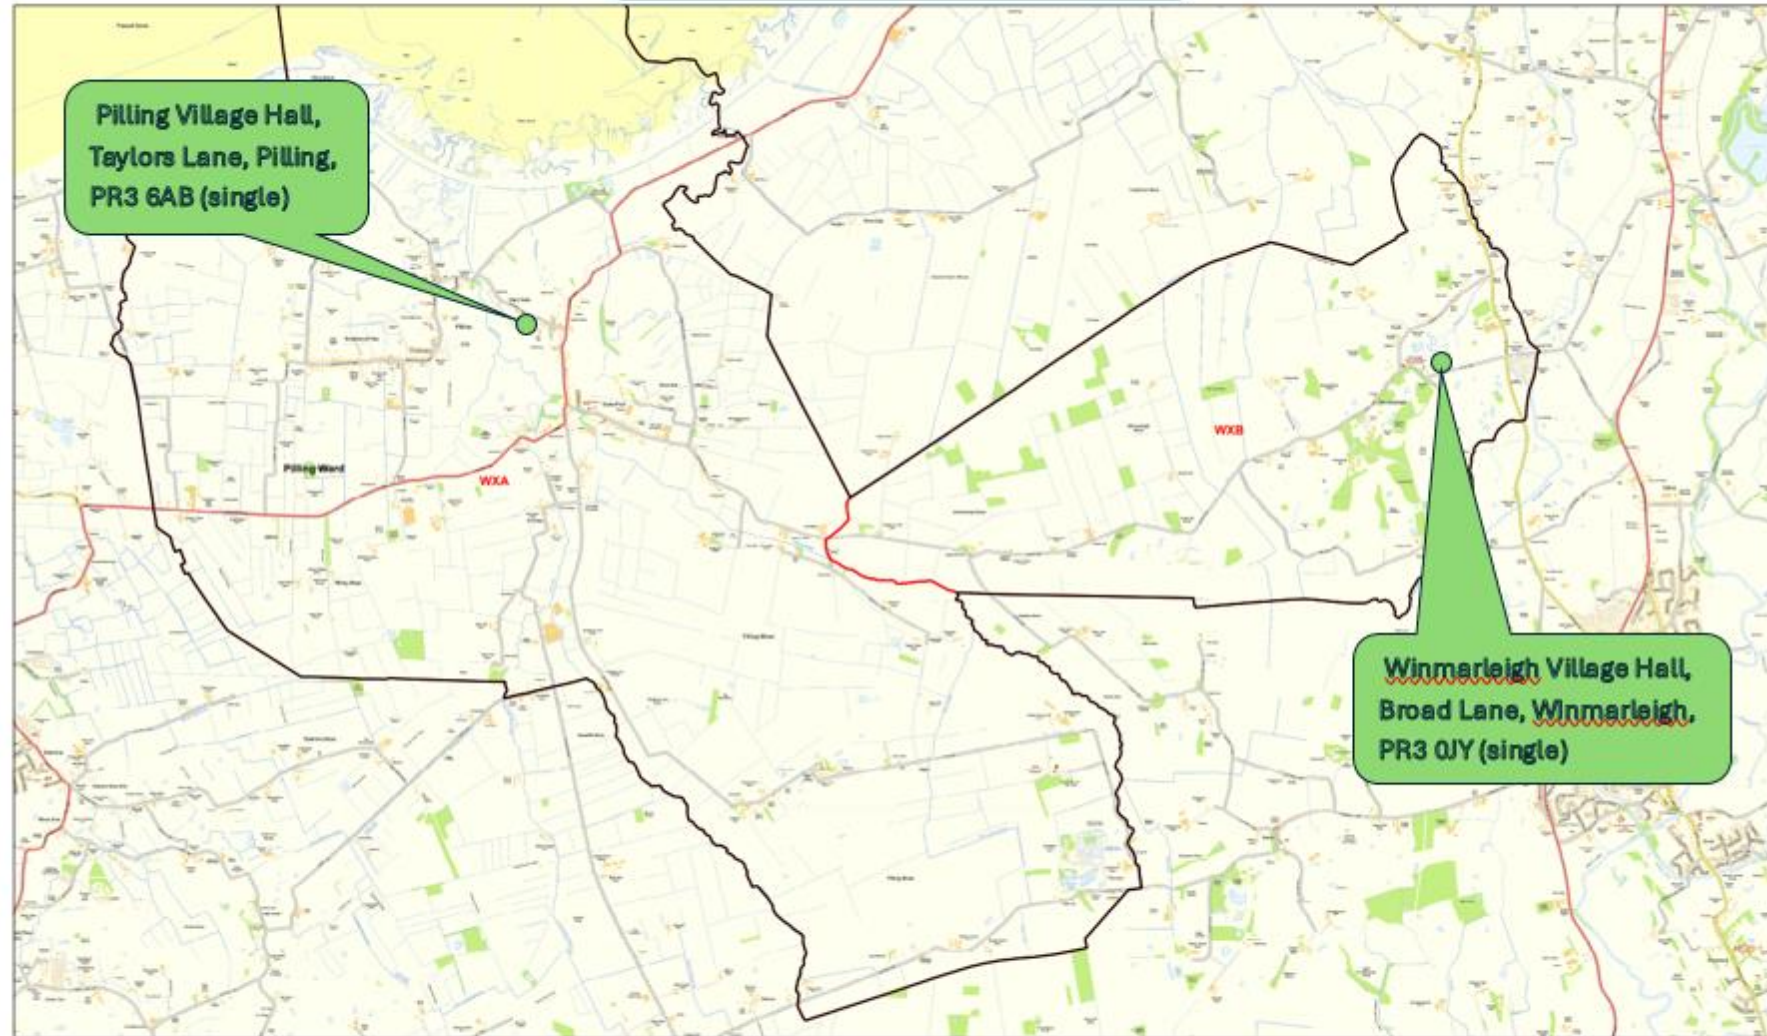

PILLING WARD