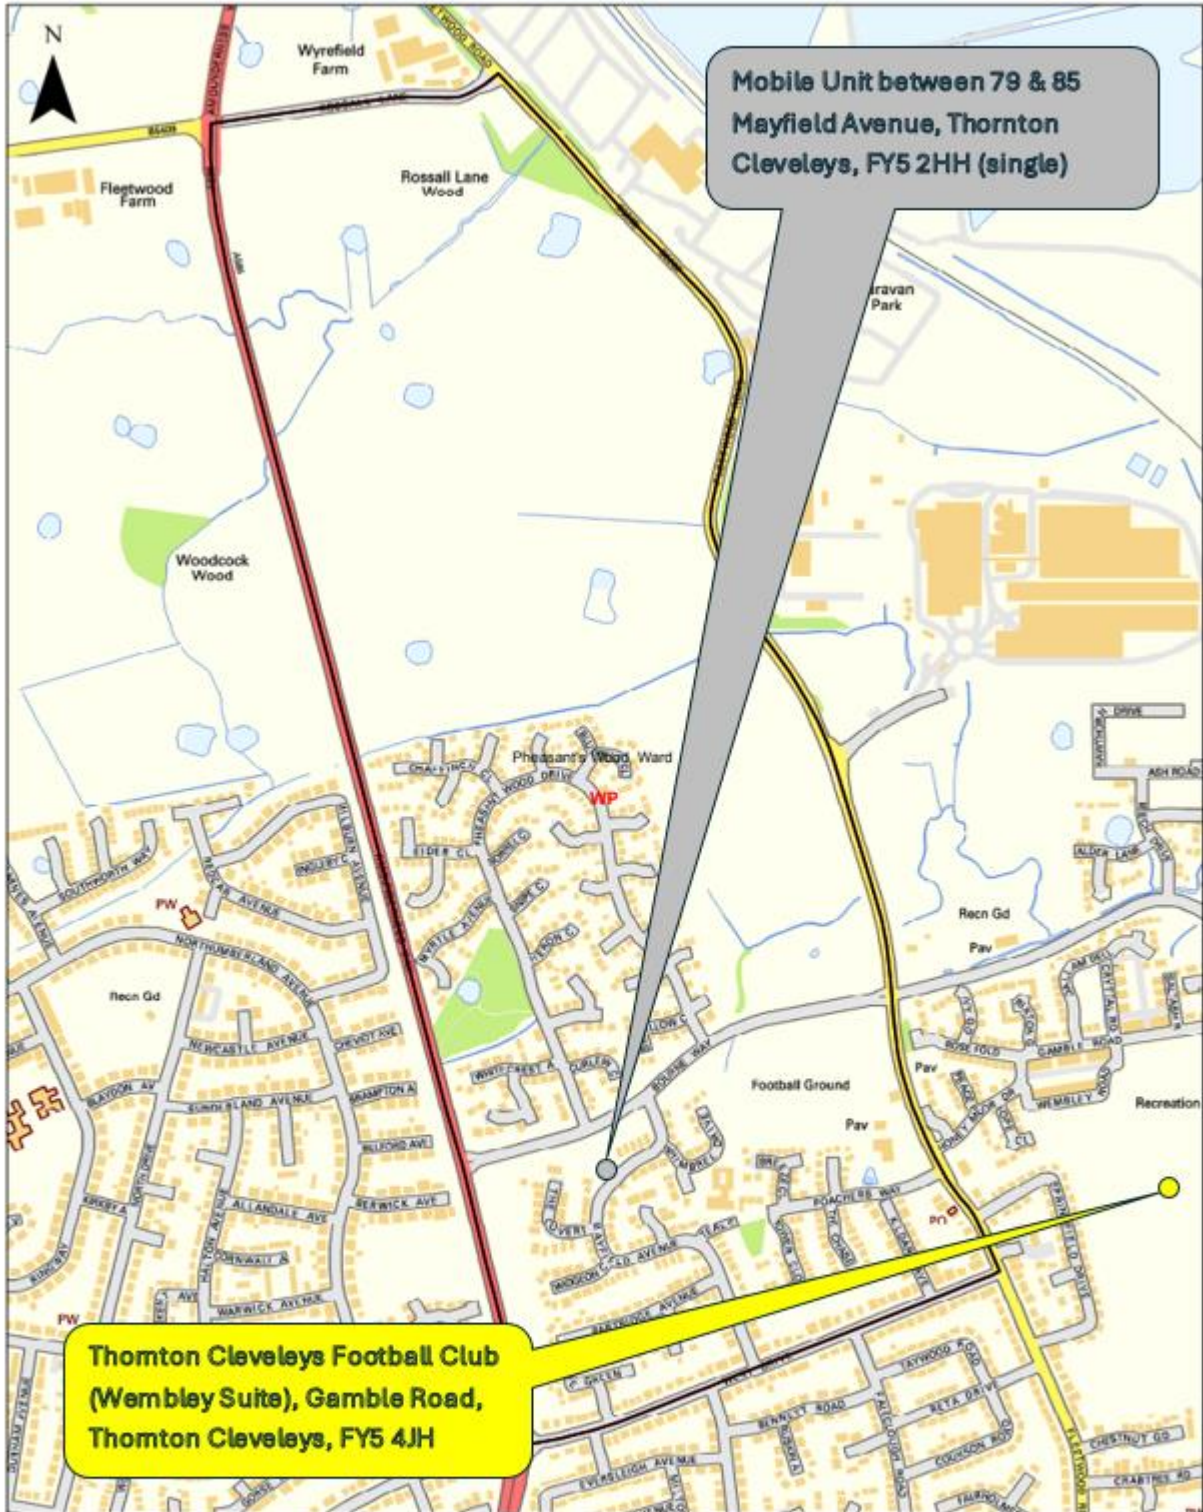

PHEASANT'S WOOD WARD

- existing polling station – seeking alternative
- alternatives considered