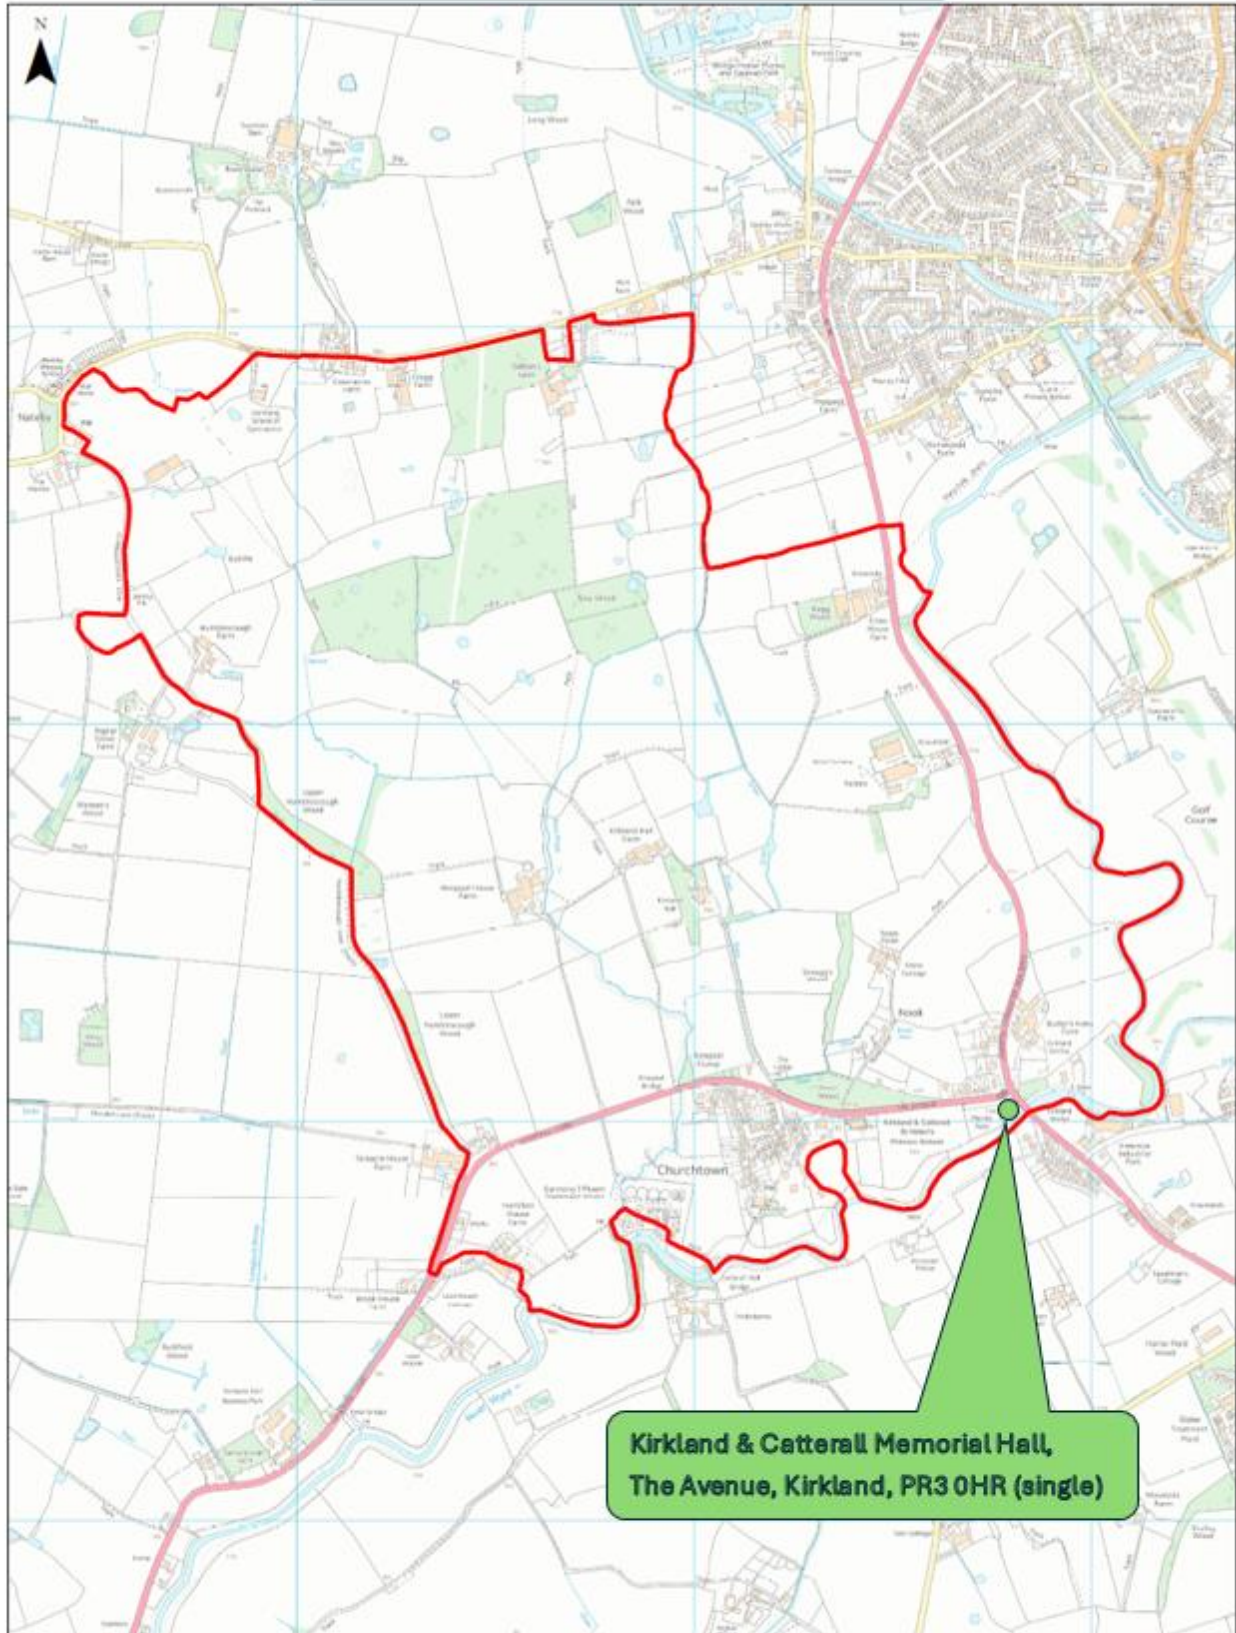

GREAT ECCLESTON - WVC

Polling District - WVC

existing polling station – no proposed change

This map is reproduced from Ordnance Survey material with the permission of Ordnance Survey on behalf of the Controller of His Majesty's Stationery Office © Crown copyright. Unauthorised reproduction infringes Crown copyright and may lead to prosecution or civil proceedings. Wyre Council Licence Number: 100019720 2024