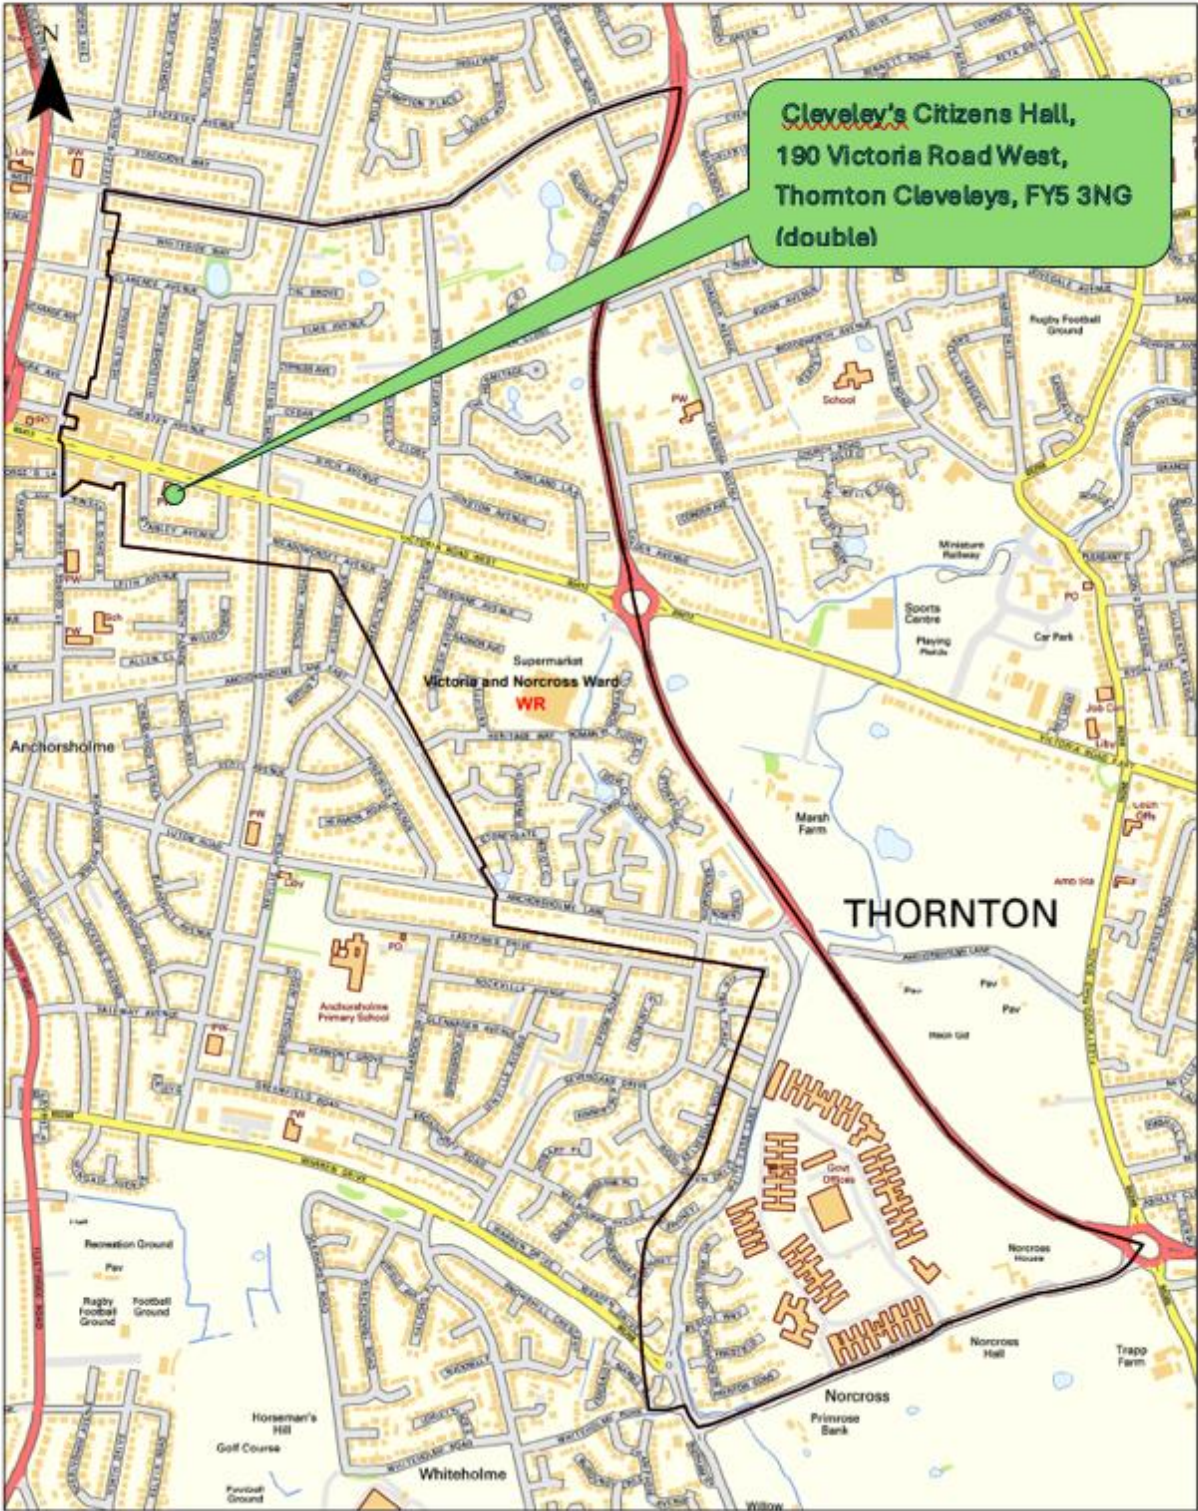

VICTORIA AND NORCROSS WARD

existing polling station – no proposed change

Wyre Council License Number: 100018720 2014

Licensed System Supplier