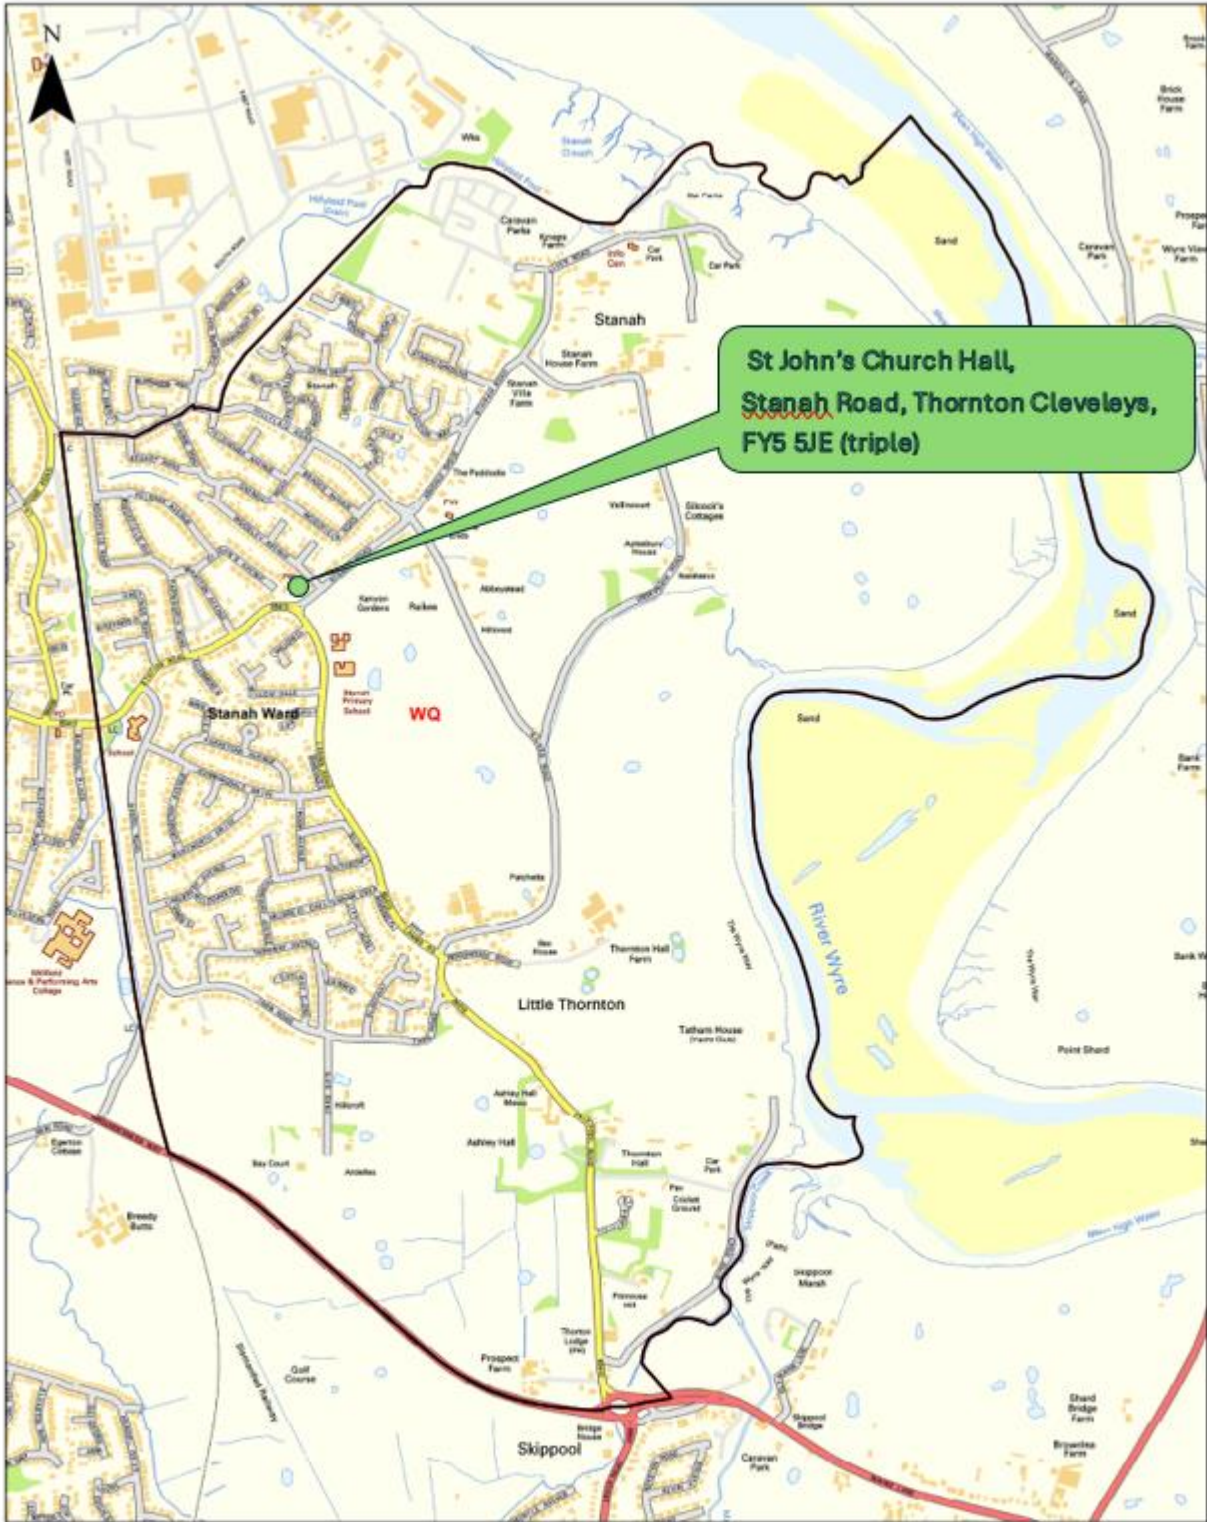

STANAH WARD

St John's Church Hall,
Stanah Road, Thornton Cleveleys,
FY5 5JE (triple)