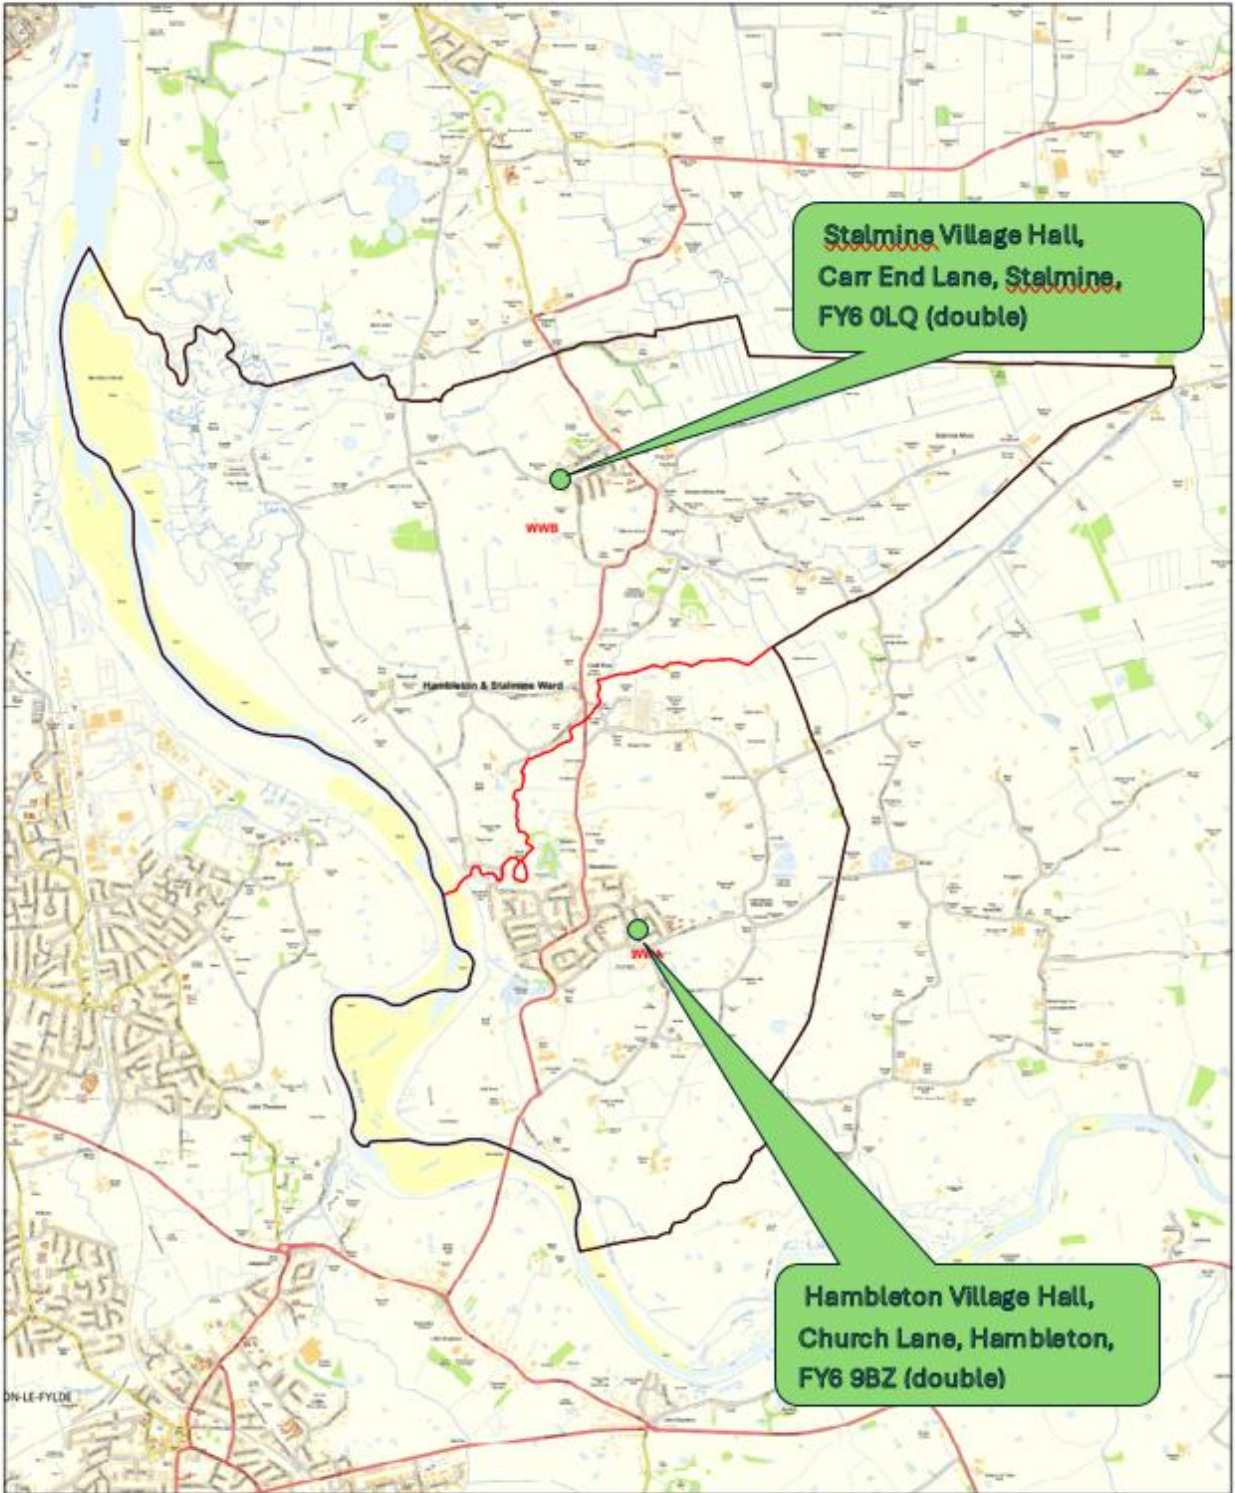

HAMBLETON AND STALMINE WARD

● existing polling station – no proposed change