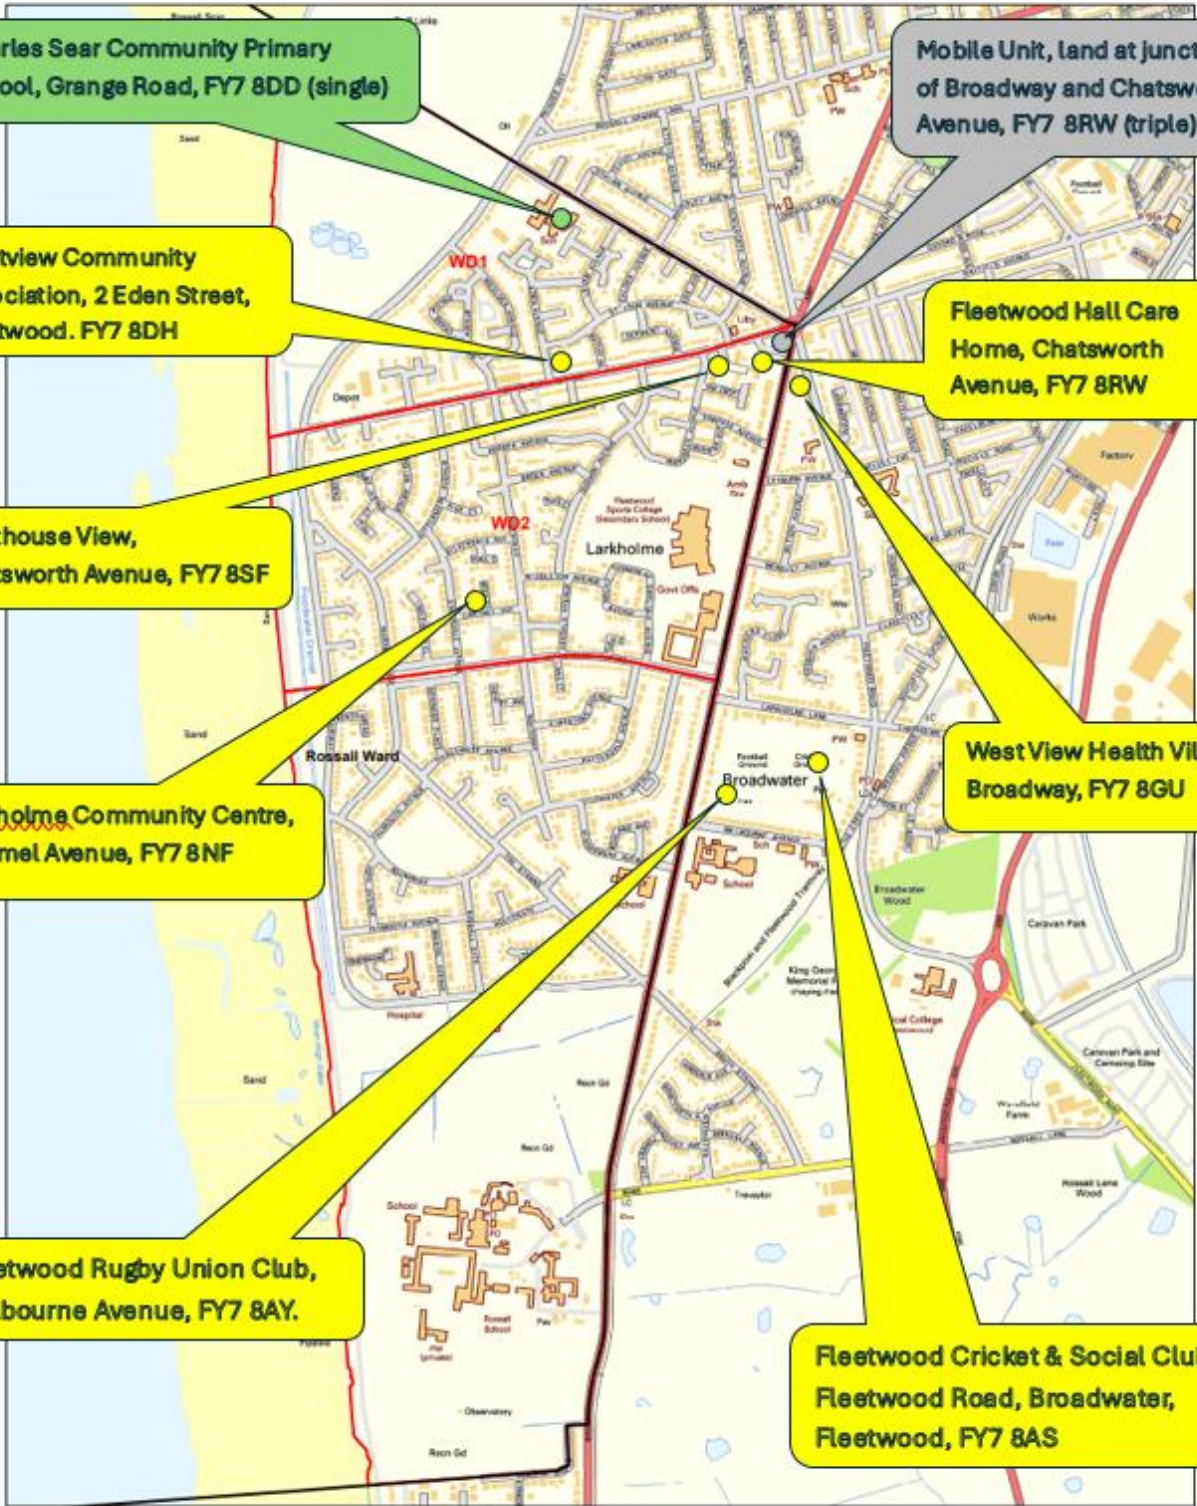

ROSSALL WARD

Charles Sear Community Primary School, Grange Road, FY7 8DD (single)

Mobile Unit, land at junction of Broadway and Chatsworth Avenue, FY7 8RW (triple)

Westview Community Association, 2 Eden Street, Fleetwood. FY7 8DH

Fleetwood Hall Care Home, Chatsworth Avenue, FY7 8RW

Lighthouse View, Chatsworth Avenue, FY7 8SF

West View Health Village, Broadway, FY7 8GU

Larkholme Community Centre, Cartmel Avenue, FY7 8NF

Fleetwood Rugby Union Club, Melbourne Avenue, FY7 8AY.

Fleetwood Cricket & Social Club, Fleetwood Road, Broadwater, Fleetwood, FY7 8AS

- existing polling station – no proposed change
- existing polling station – seeking alternative
- alternatives considered