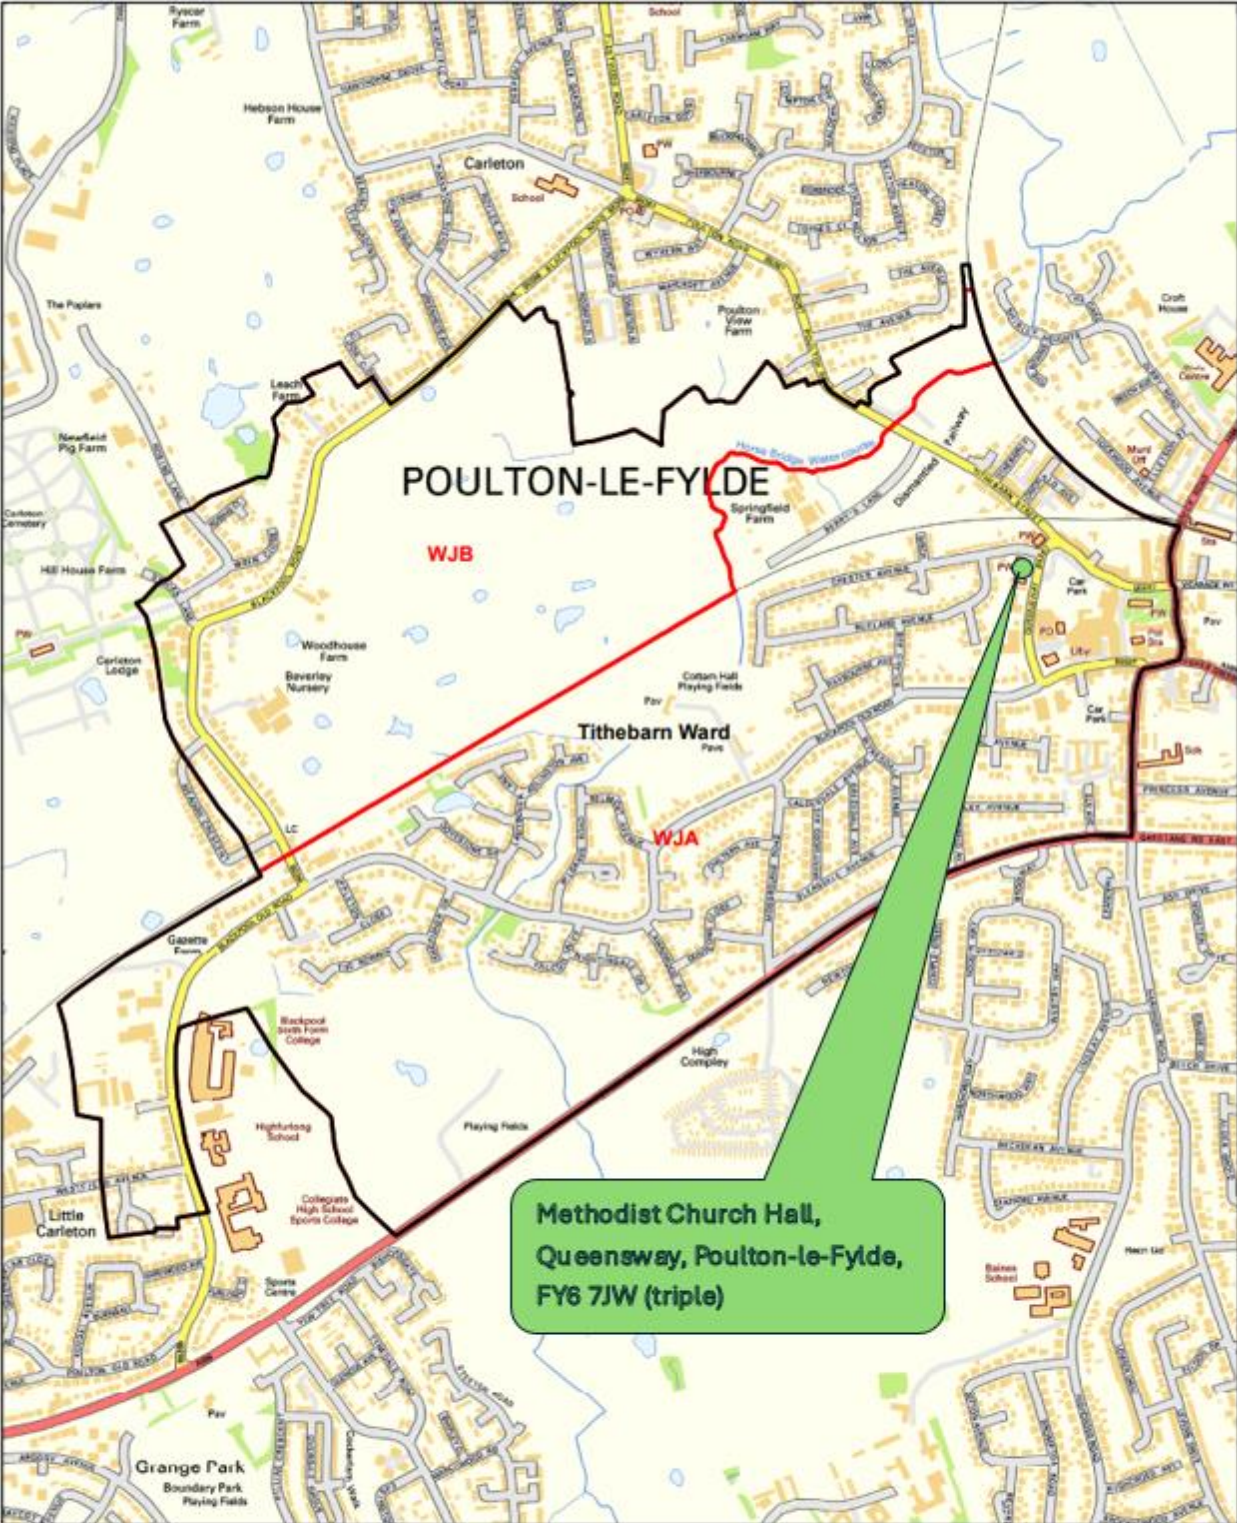

TITHEBARN WARD