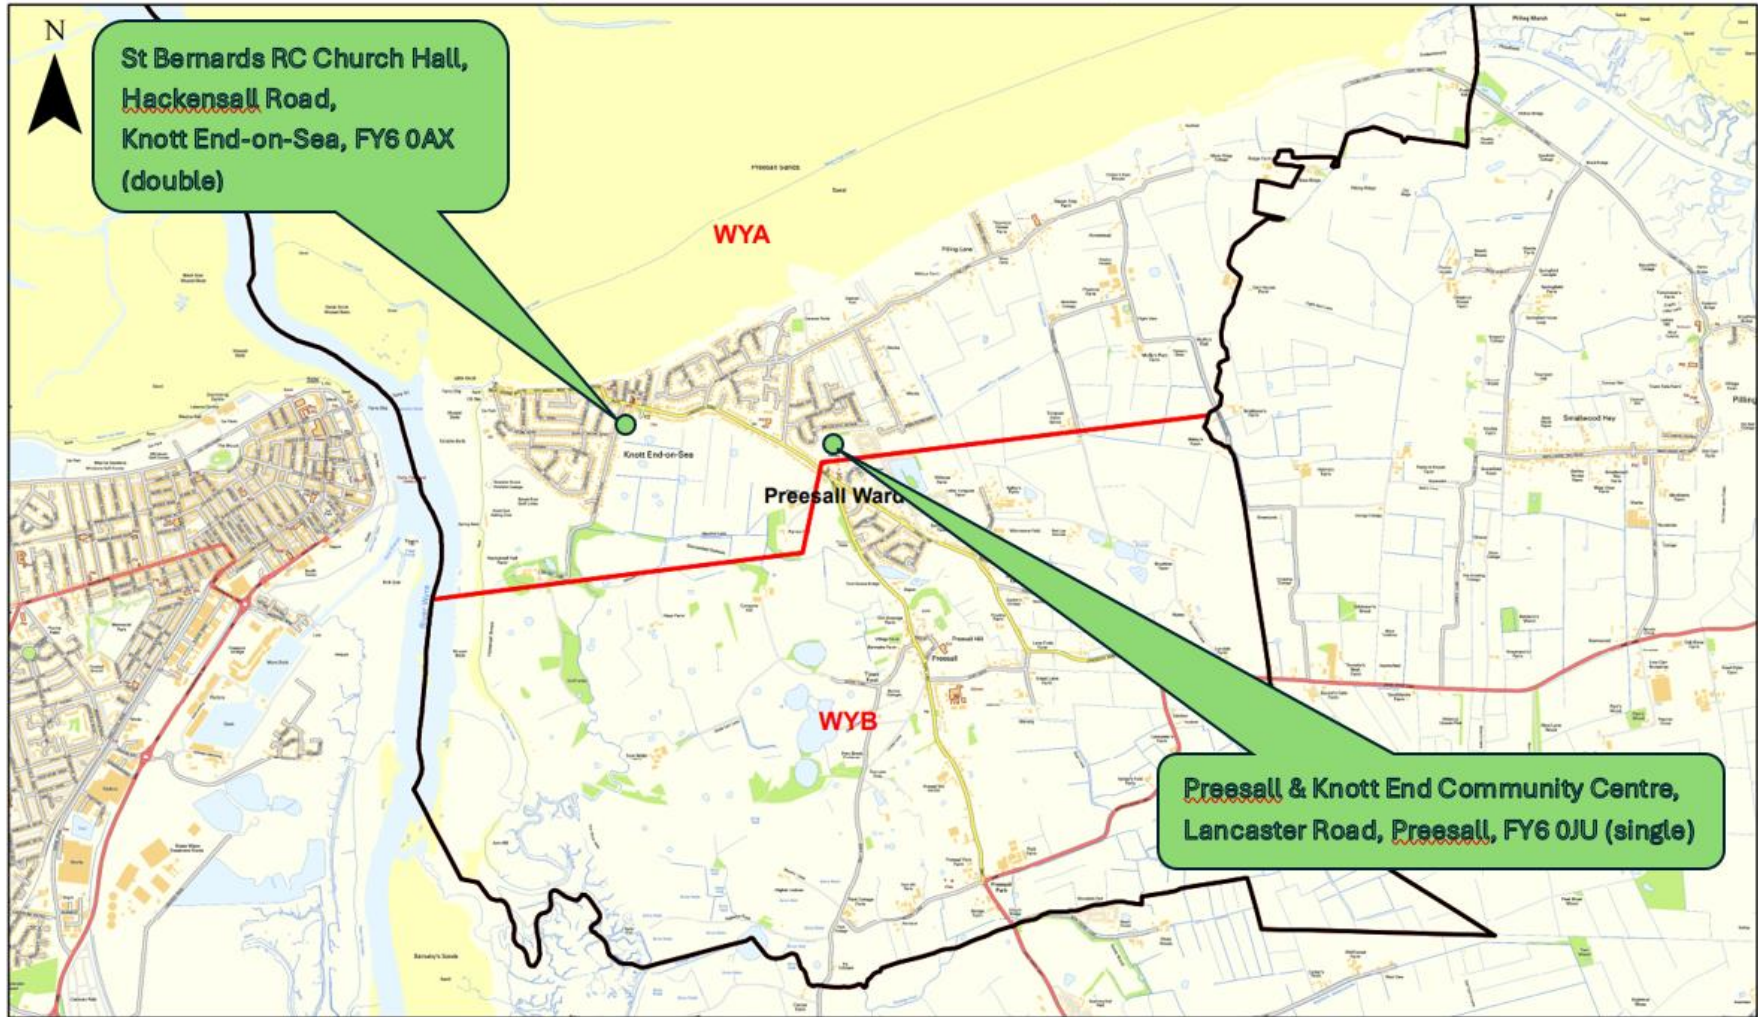

HAMBLETON AND STALMINE WARD

● existing polling station – no proposed change

PILLING WARD

PREESALL WARD

WYRESDALE WARD

Due to the area that this ward covers please see individual polling district maps on the next 3 pages for polling station information